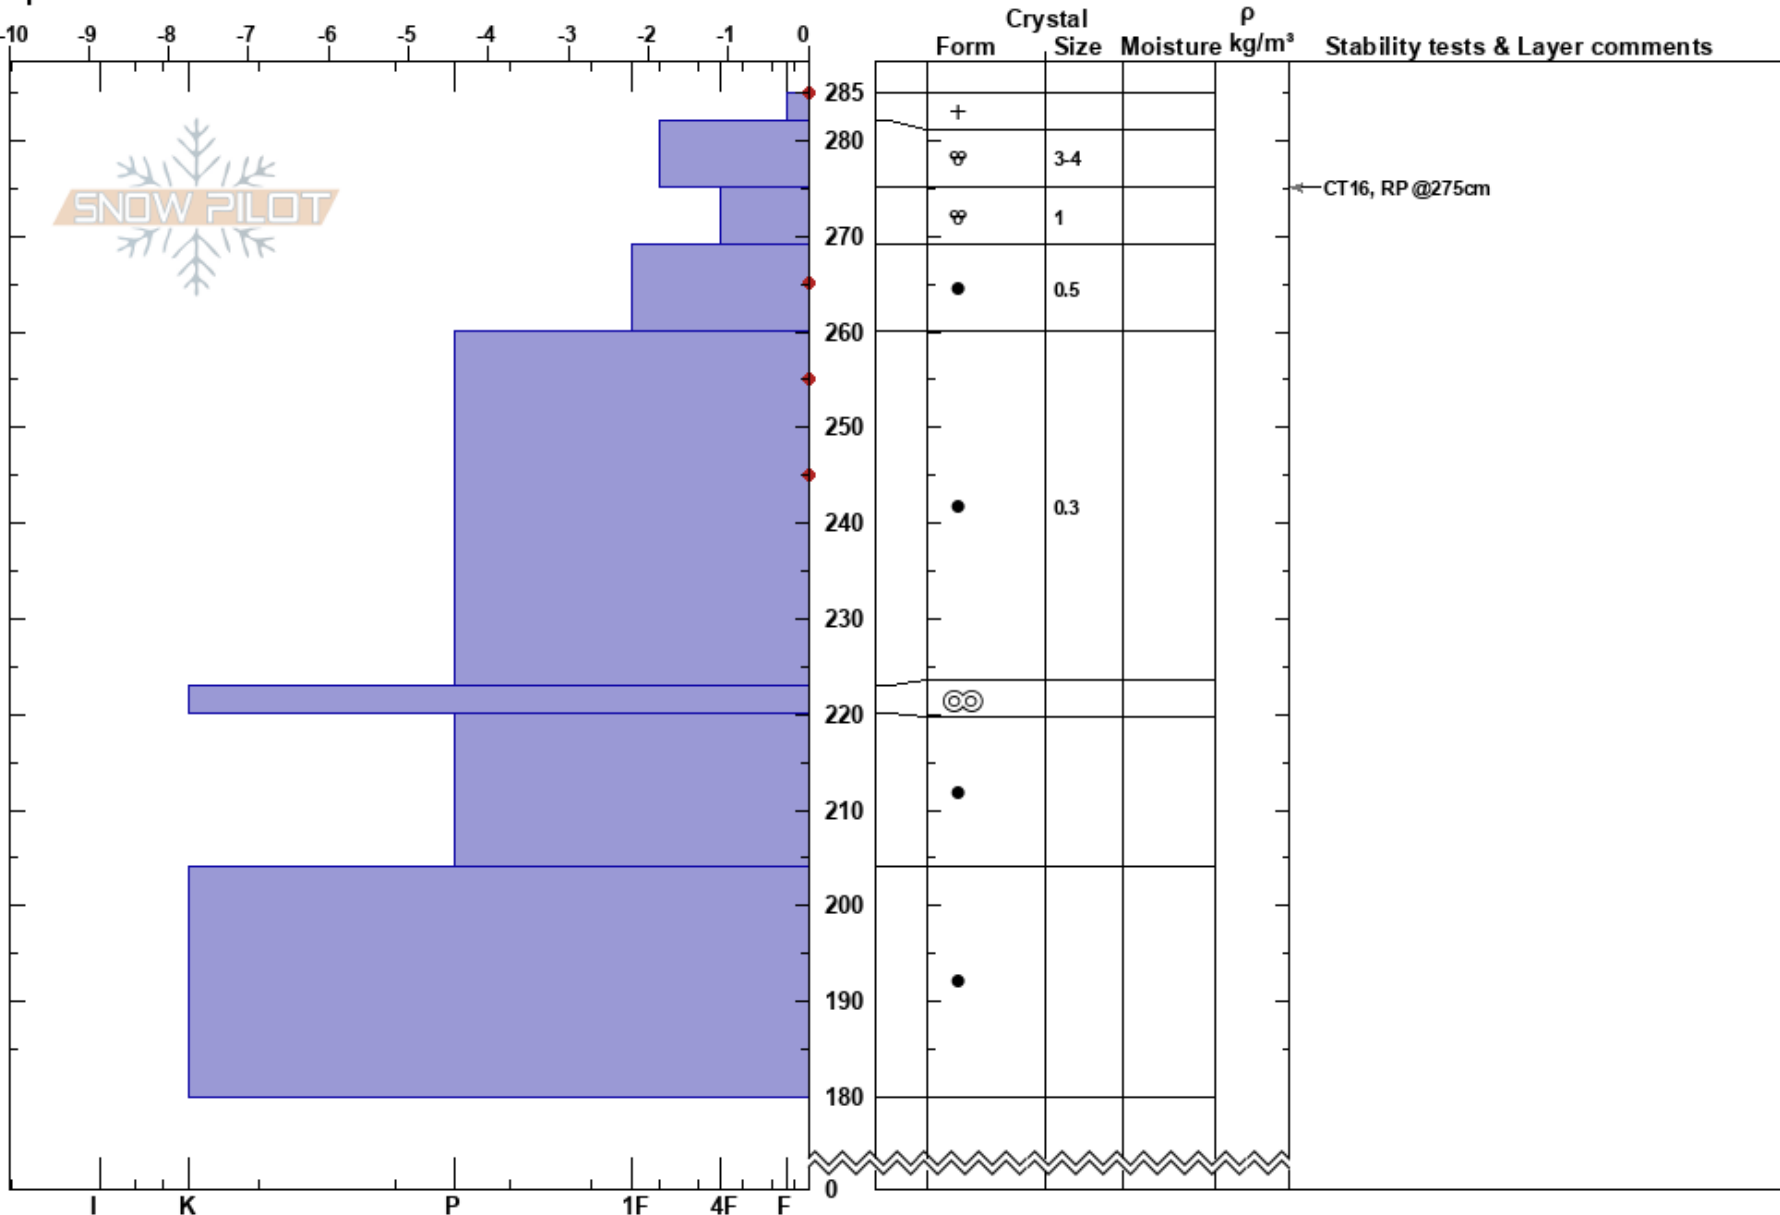

north Beacon  
 Front Range  
 CO  
 Elevation: 11500 ft  
 Aspect: N  
 Specifics:

Ian Fowler  
 05/03/2023 - 10:50am  
 Co-ord: 13S 442337W 4418635N  
 Slope Angle:  
 Wind Loading:

Stability:  
 Air Temperature: 4°C  
 Sky Cover:  
 Precipitation:  
 Wind:

HS:285  
 275-269cm: Problematic layer

Notes:

I K P 1F 4F F