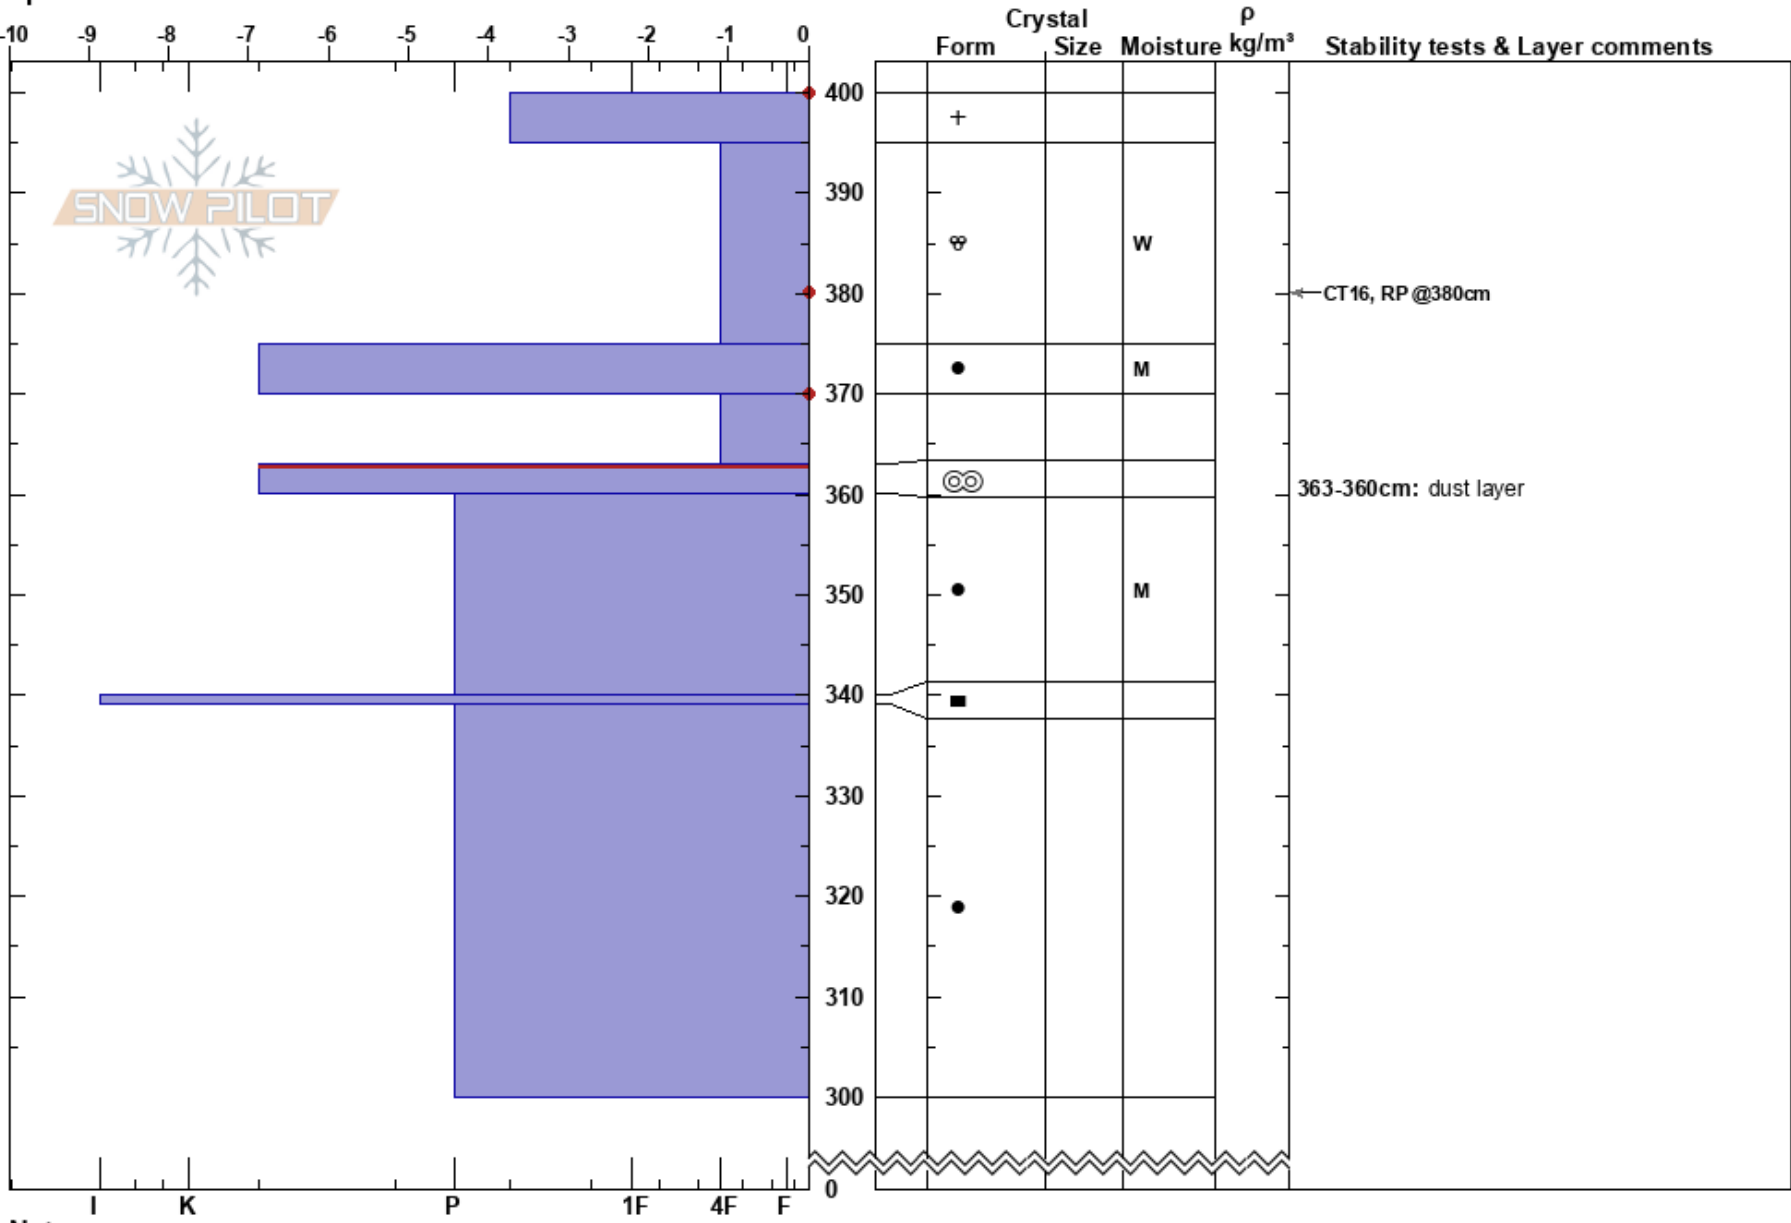

Radio Beacon
 Ian Fowler
 Indian Peaks, Front Rang
 CO
 Elevation: 11000 ft
 Aspect: E
 Specifics:

05/03/2023 - 9:20am
 Co-ord: 13S 442146W 4418658N
 Slope Angle:
 Wind Loading:

Stability:
 Air Temperature: 7°C
 Sky Cover:
 Precipitation:
 Wind:
 HS:400
 PF: 30
 PS: 10
 Layer Notes:
 363-360cm: dust layer
 363-360cm: Problematic layer