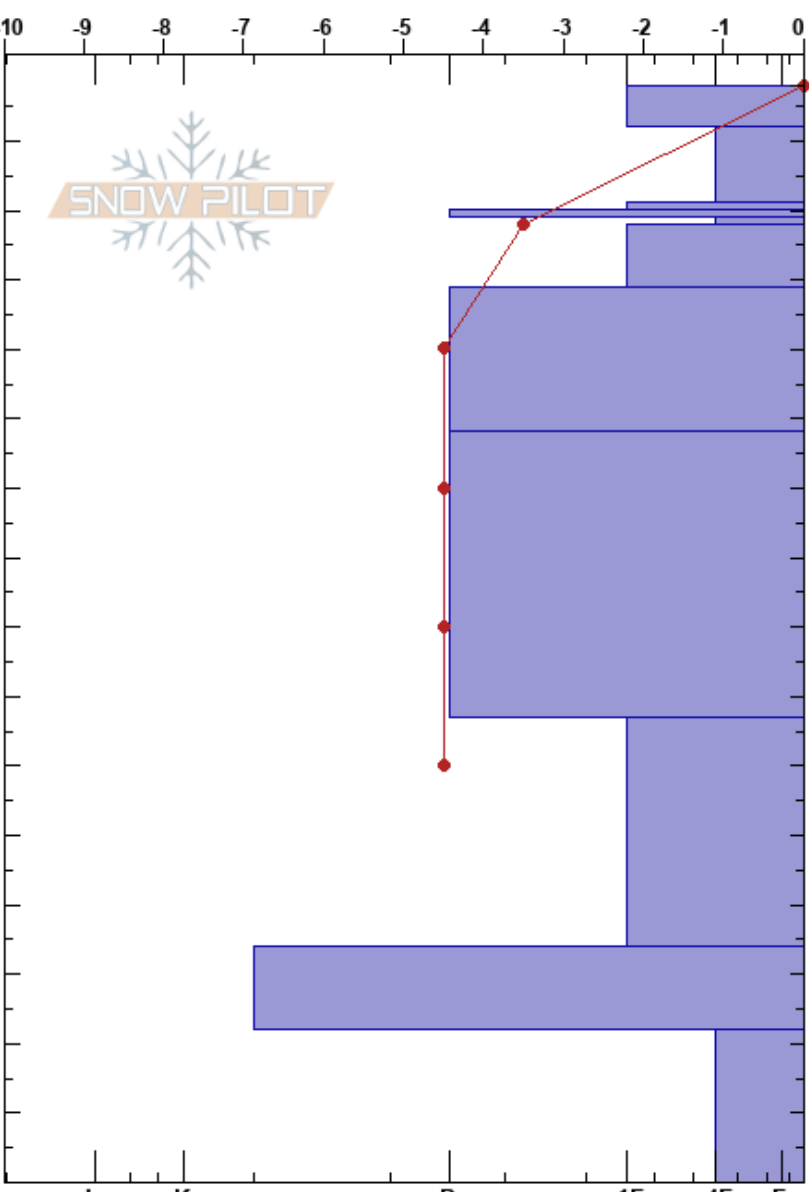

230501 Sister 2HI
 Loveland Pass
 CO
 Elevation: 11880 ft
 Aspect: N
 Specifics:

Ryan Zarter
 05/01/2023 - 2:00pm
 Co-ord: 39.67490N, -105.89060W
 Slope Angle: 21°
 Wind Loading: no

Stability:
 Air Temperature: 6.5°C
 Sky Cover: SCT
 Precipitation: NO
 Wind: NW Light Breeze

HS: 158

Layer Notes:

Altitude (ft)	Crystal		Moisture	ρ kg/m ³	Stability tests & Layer comments
	Form	Size			
158	☽	2			
150	⊙	0.5	W		
140	☽	1	M		
140	⊙	0.5	W		
140	⊙		D-M		
130	⊖	1	D		
130	●	0.5	D		
120	●	1	D		
110					
90	●	1.5	D		
80					
70					
60					
50	⊖	2	D		
40					
30	●	2	D		
20					
10	^	3	D		
0					

2x ECTX

Notes: I K P 1F 4F F