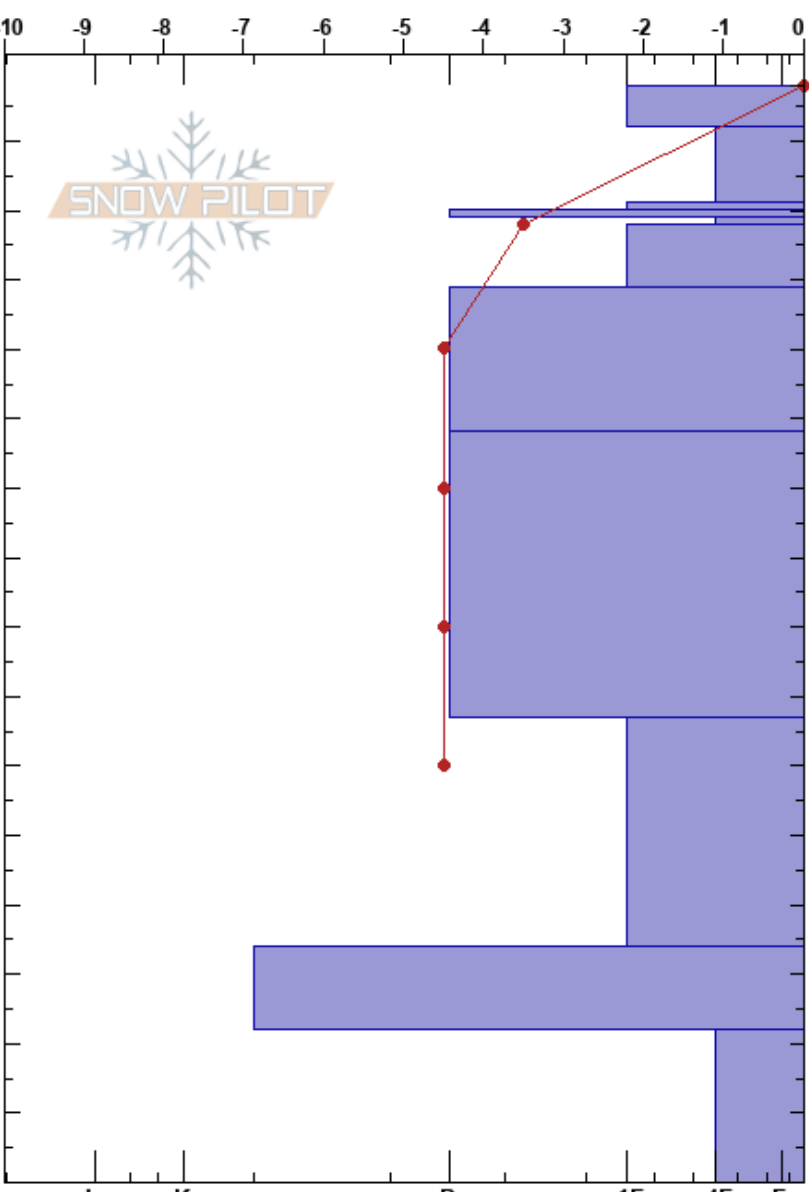

230501 Sister 2HI
 Loveland Pass
 CO
 Elevation: 11880 ft
 Aspect: N
 Specifics:

Ryan Zarter
 05/01/2023 - 2:00pm
 Co-ord: 39.67490N, -105.89060W
 Slope Angle: 21°
 Wind Loading: no

Stability:
 Air Temperature: 6.5°C
 Sky Cover: SCT
 Precipitation: NO
 Wind: NW Light Breeze

HS: 158

Layer Notes:

Altitude (ft)	Crystal		Moisture	ρ kg/m ³	Stability tests & Layer comments
	Form	Size			
158	☽	2			
150	⊙	0.5	W		
140	☽	1	M		
140	⊙	0.5	W		
140	⊙		D-M		
130	⊖	1	D		
130	●	0.5	D		
110	●	1	D		
90	●	1.5	D		
50	⊖	2	D		
30	●	2	D		
20	^	3	D		

2x ECTX

Notes:

I K P 1F 4F F