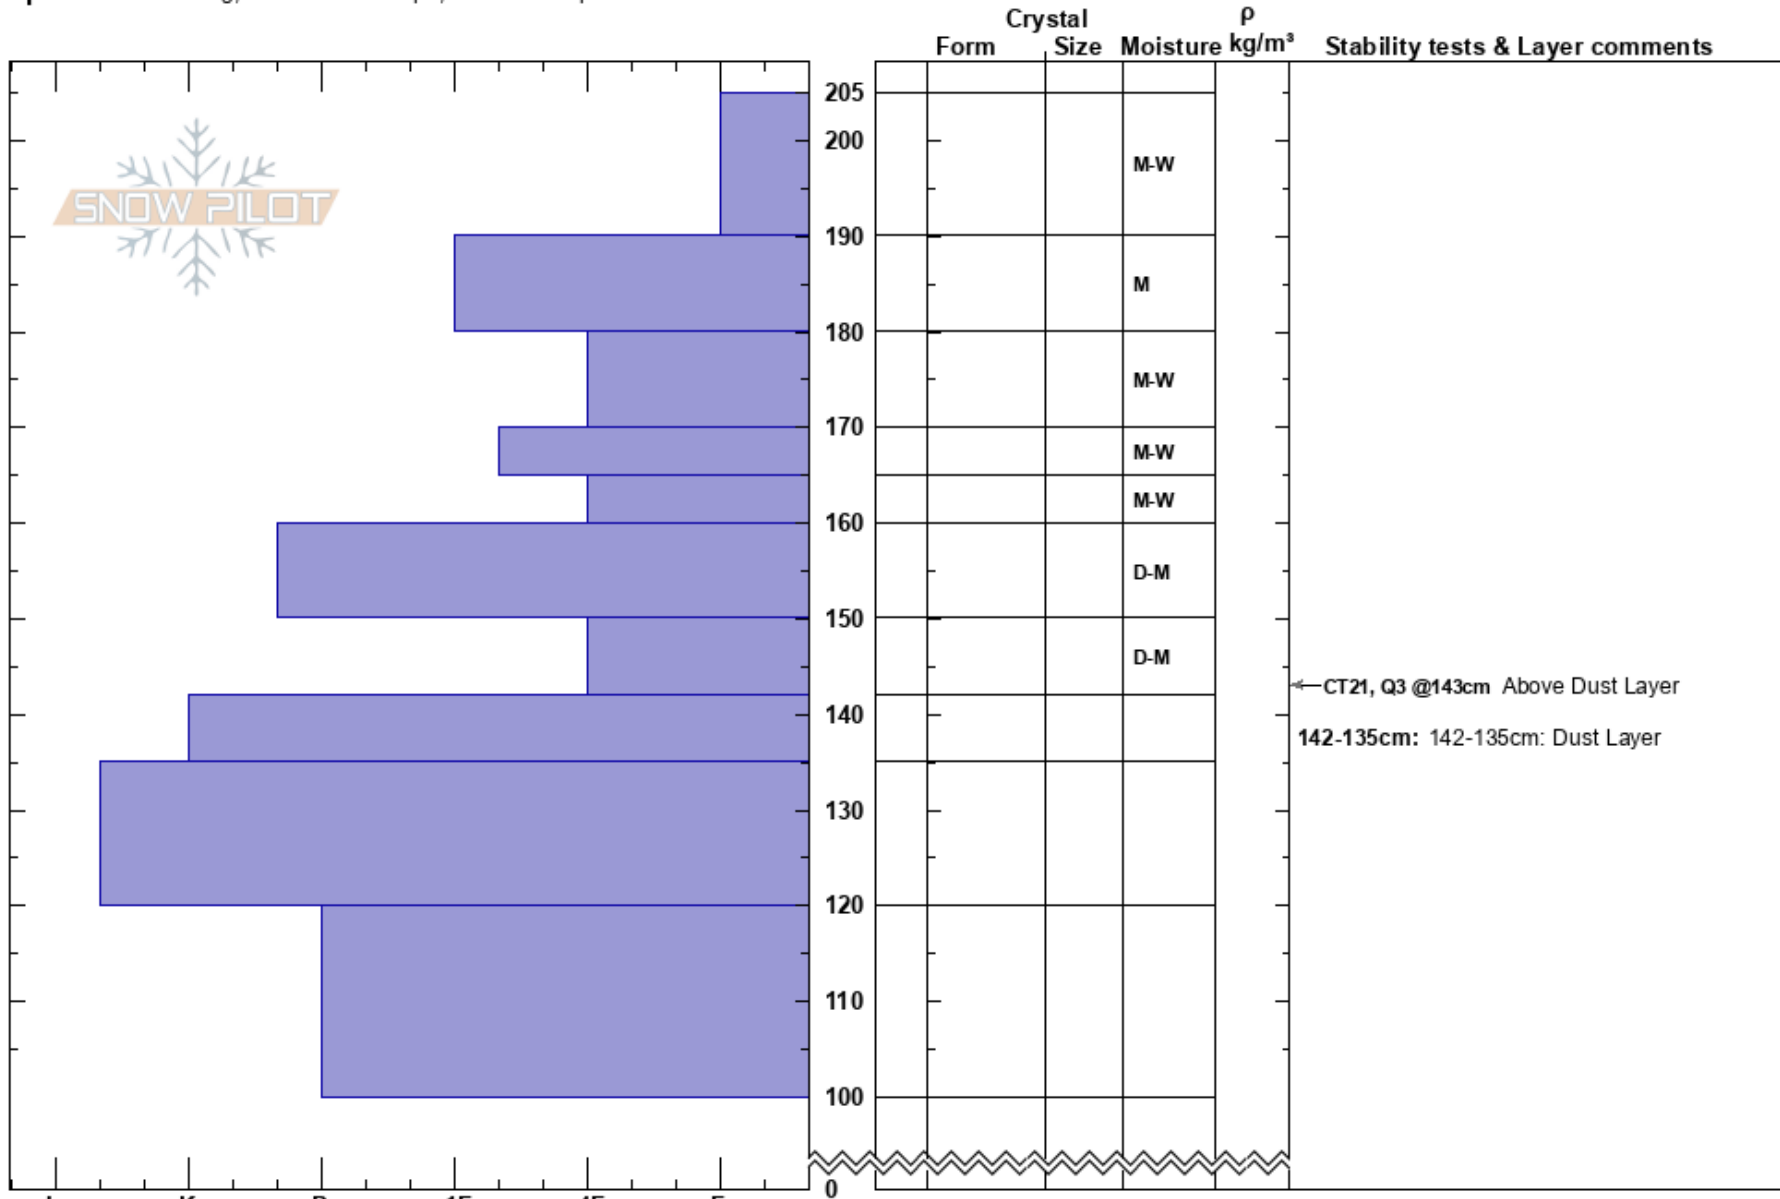

PF: 30

150-142cm: Problematic layer

CO

Co-ord: 39.99304N, -105.59999W

Sky Cover: SCT

PS: 5

142-135cm: 142-135cm: Dust Layer

Elevation: 10650 ft

Slope Angle: 30°

Precipitation: NO

Wind: NE Moderate

Aspect: E

Wind Loading: previous

Specifics: Cracking; Ski tracks on slope; We skied slope

Notes: