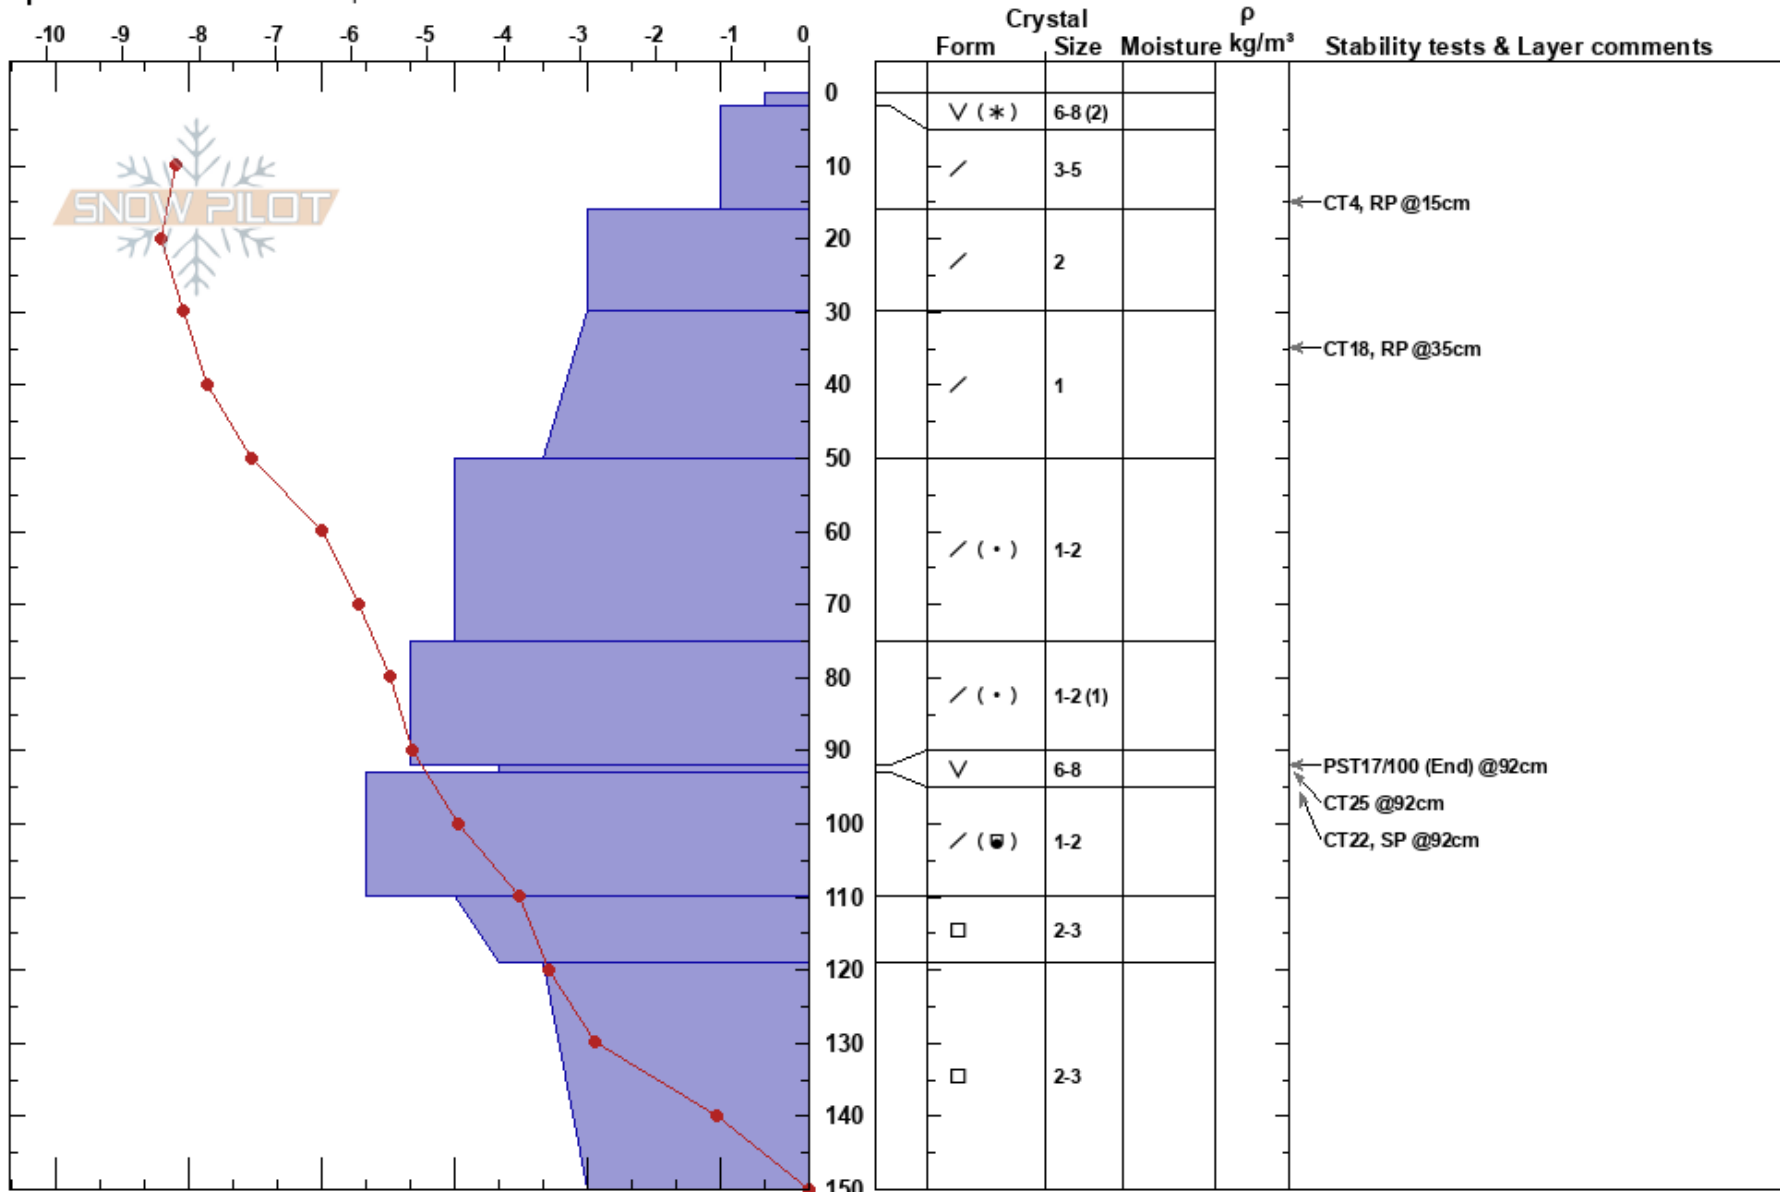

Frisby Full
 Monashee
 BC
 Elevation: 1720 m
 Aspect: NW

Dallas McLean
 14/12/2022 - 13:30
 Co-ord: 11U 409197W 5662840N
 Slope Angle: 27°
 Wind Loading:

Stability: HS: 150
 Air Temperature: -6.9°C PF: 50 92-93cm: Problematic layer
 Sky Cover: OVC
 Precipitation: S1
 Wind: Calm

Specifics: We snowmobiled slope

Notes: