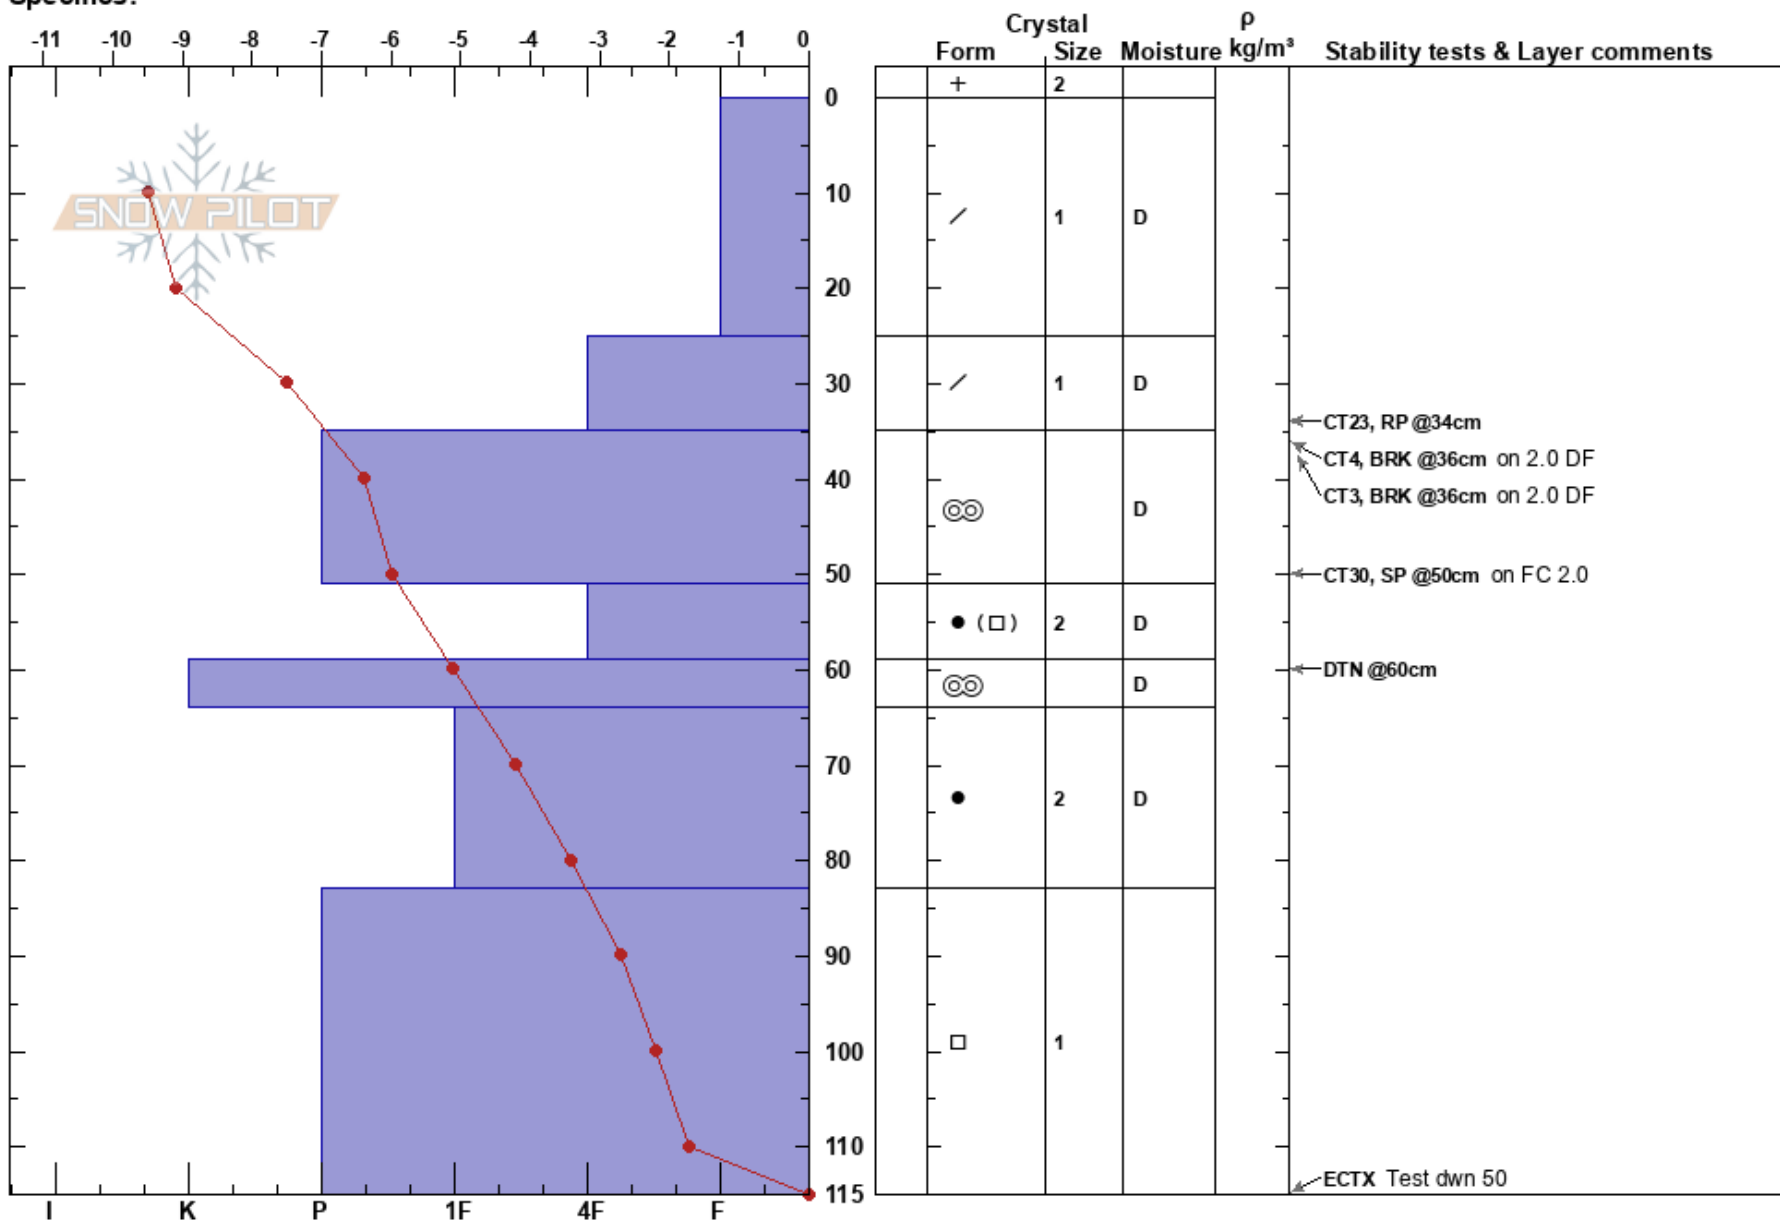

Ice Basin
Purcell
BC
Elevation: 2150 m
Aspect: SW
Specifics:

Drake Miller
10/12/2021 - 12:00
Co-ord:
Slope Angle: 28°
Wind Loading:

Stability:
Air Temperature: -11.5°C PF: 30
Sky Cover: OVC
Precipitation: S-1
Wind: Calm

Layer Notes:

Notes: Test reactivity of HST and MFCR.

Rocky thin, sheltered open treeline on solar aspect.