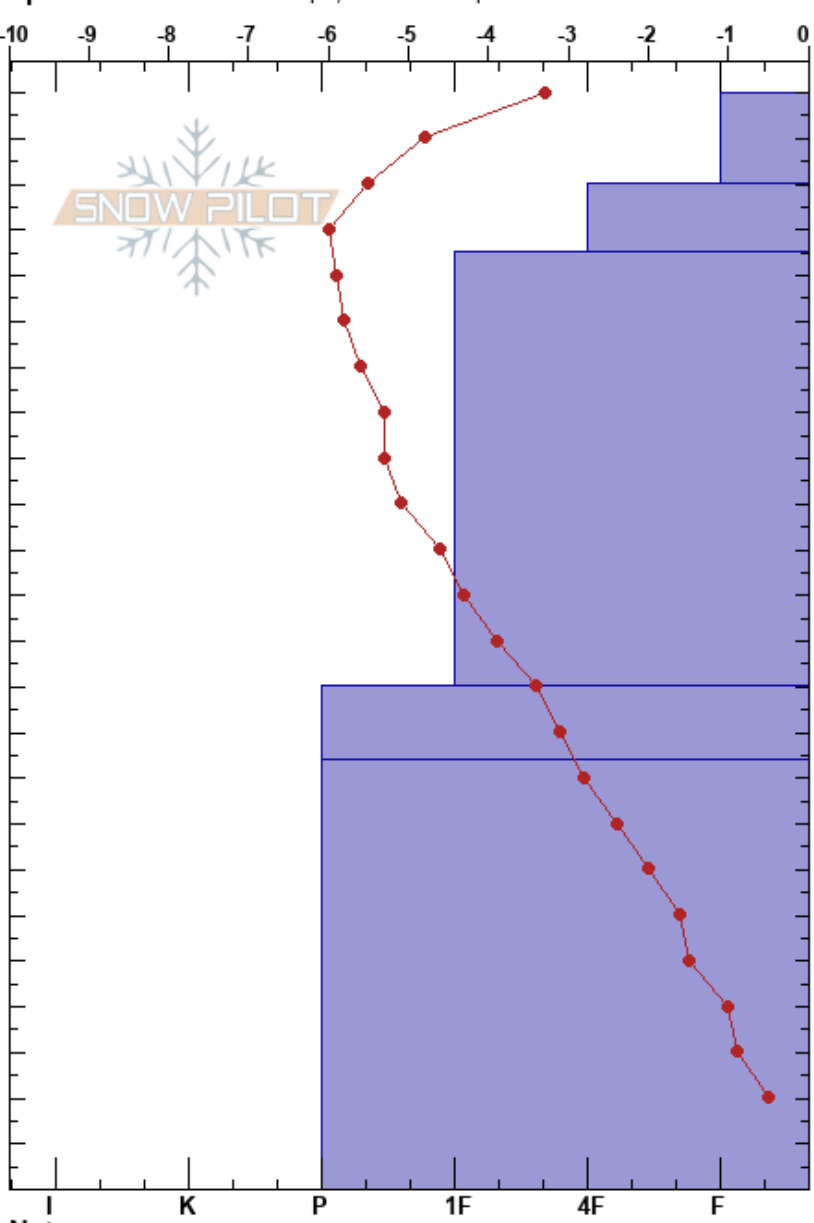

KHMR Slack country
 Purcell
 BC
Elevation: 2165 m
Aspect: SE
Specifics: Ski tracks on slope; We skied slope

Brandon MacIntosh
 15/01/2022 - 13:03
Co-ord: 51.29128N, -117.08641W
Slope Angle: 27°
Wind Loading:

Stability: Very Good **HS:**240
Air Temperature: -1.4°C **PF:** 50
Sky Cover: BKN **PS:** 30
Precipitation: S-1
Wind: SW Light Breeze

Layer Notes:

Form	Crystal Size	Moisture	ρ kg/m ³	Stability tests & Layer comments
*r	1-2	D		
+	0.5-1	D		
•	1	D		← CT22, RP @165cm
⊙⊙	2	D		
	1	D		

Notes: BTL, open, sparse trees, near skin track, uneven rocky ground