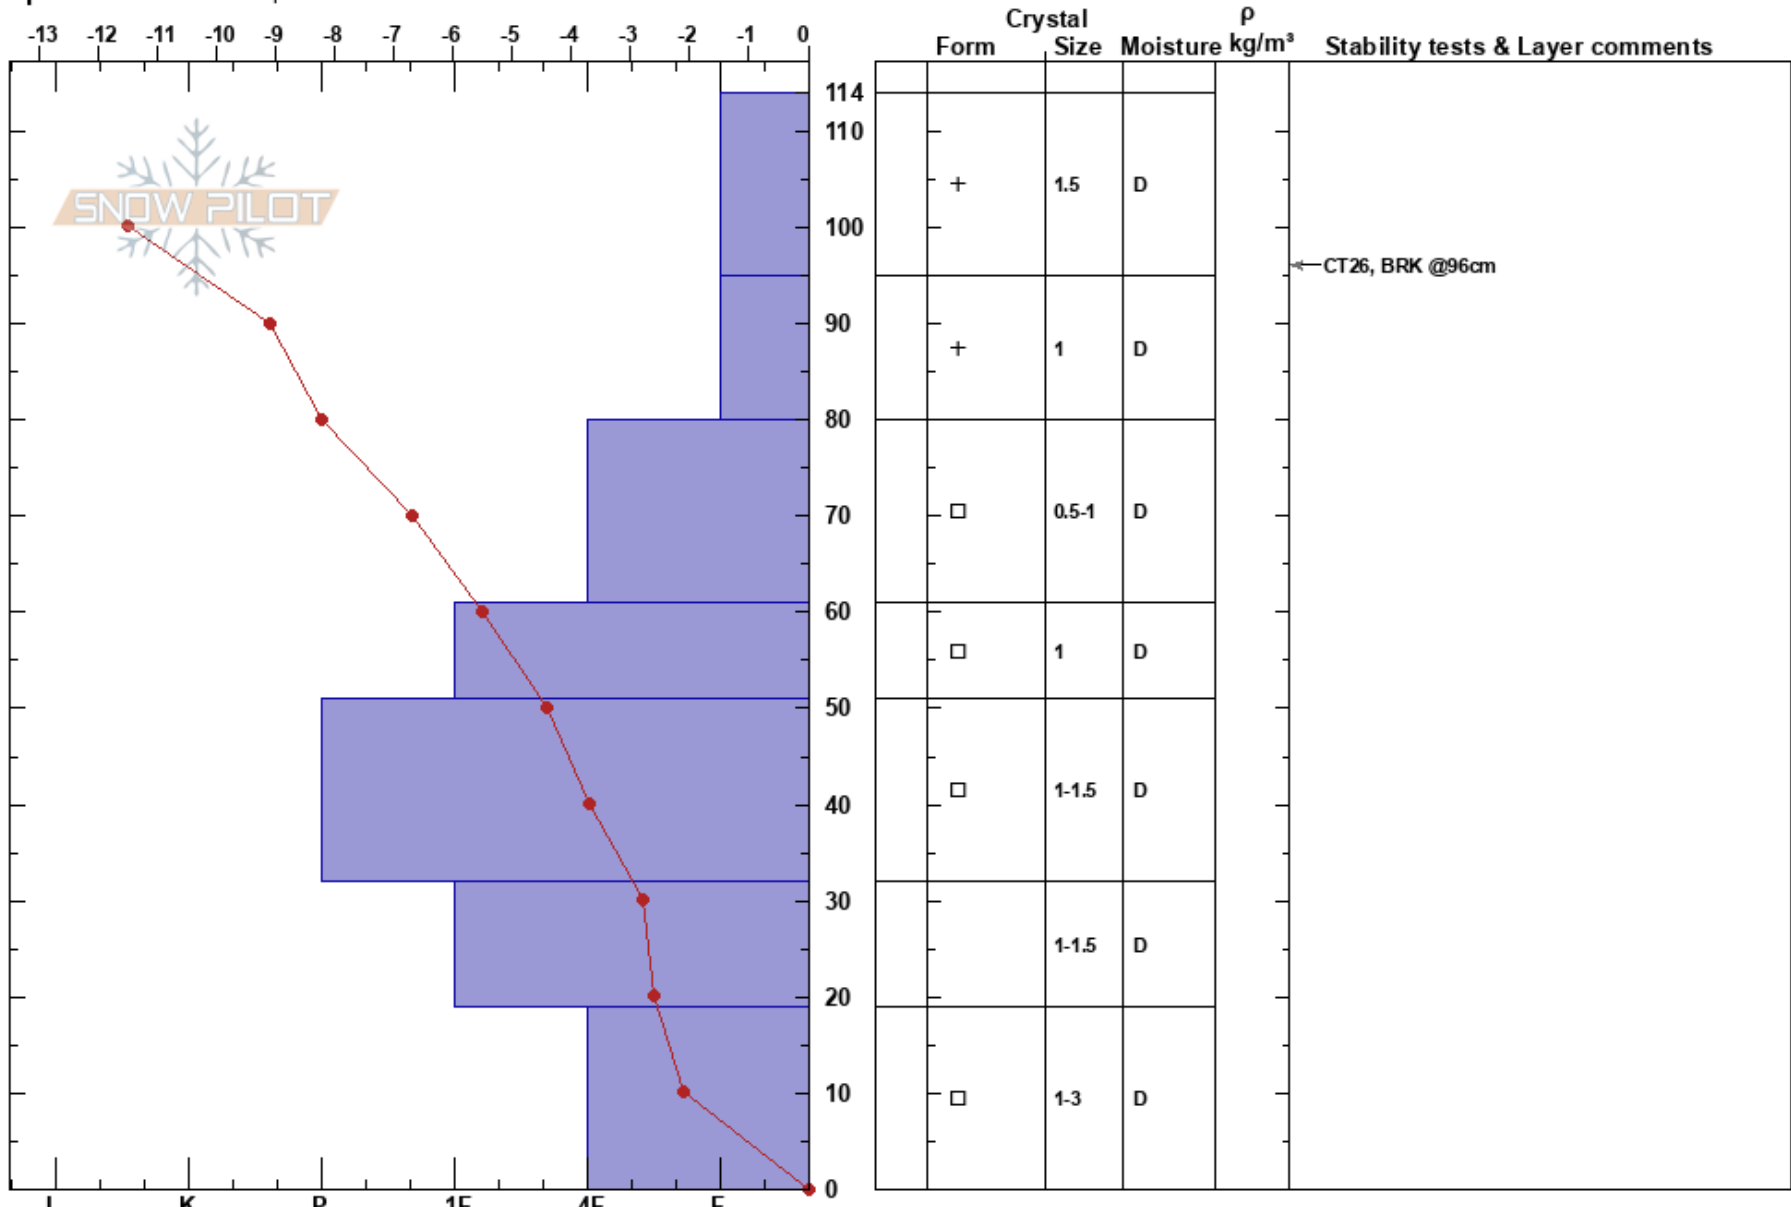

Wolverine Ridge
 Lake Louise Ski
 AB
 Elevation: 2265 m
 Aspect: NE
 Specifics: We skied slope

Brandon MacIntosh
 09/12/2021 - 13:28
 Co-ord: 51.44513N, -116.09483W
 Slope Angle: 37°
 Wind Loading: no

Stability: **HS: 114**
 Air Temperature: -13.6°C **PF: 50** 19-0cm: Problematic layer
 Sky Cover: BKN **PS: 20**
 Precipitation: S-1
 Wind: NW Light Breeze

Notes: Site characteristics: BTL with sun and lite wind exposure. gladed area with a grassy surface
 Profile Objective: Full profile