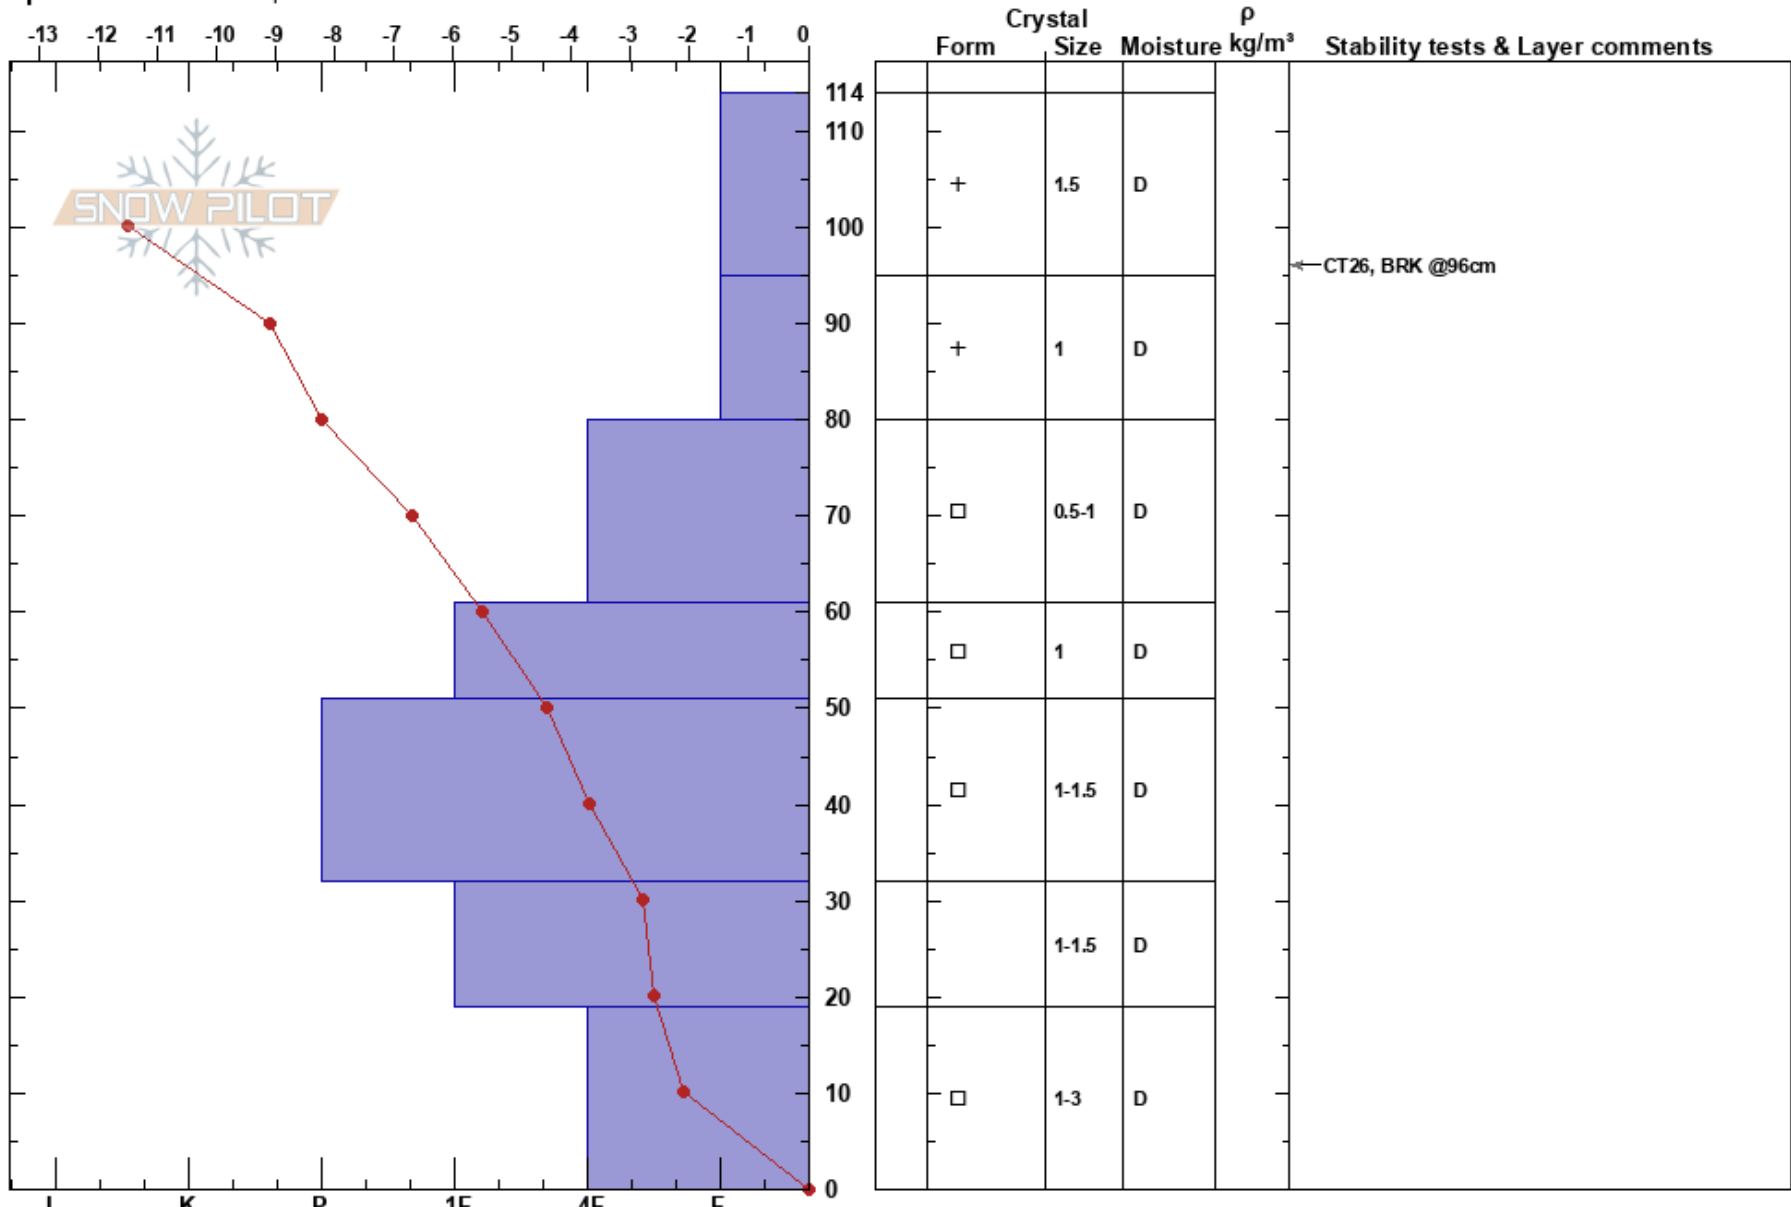

Wolverine Ridge  
 Lake Louise Ski  
 AB  
 Elevation: 2265 m  
 Aspect: NE  
 Specifics: We skied slope

Brandon MacIntosh  
 09/12/2021 - 13:28  
 Co-ord: 51.44513N, -116.09483W  
 Slope Angle: 37°  
 Wind Loading: no

Stability: **HS: 114**  
 Air Temperature: -13.6°C **PF: 50** 19-0cm: Problematic layer  
 Sky Cover: BKN **PS: 20**  
 Precipitation: S-1  
 Wind: NW Light Breeze

**Notes:** Site characteristics: BTL with sun and lite wind exposure. gladed area with a grassy surface  
 Profile Objective: Full profile