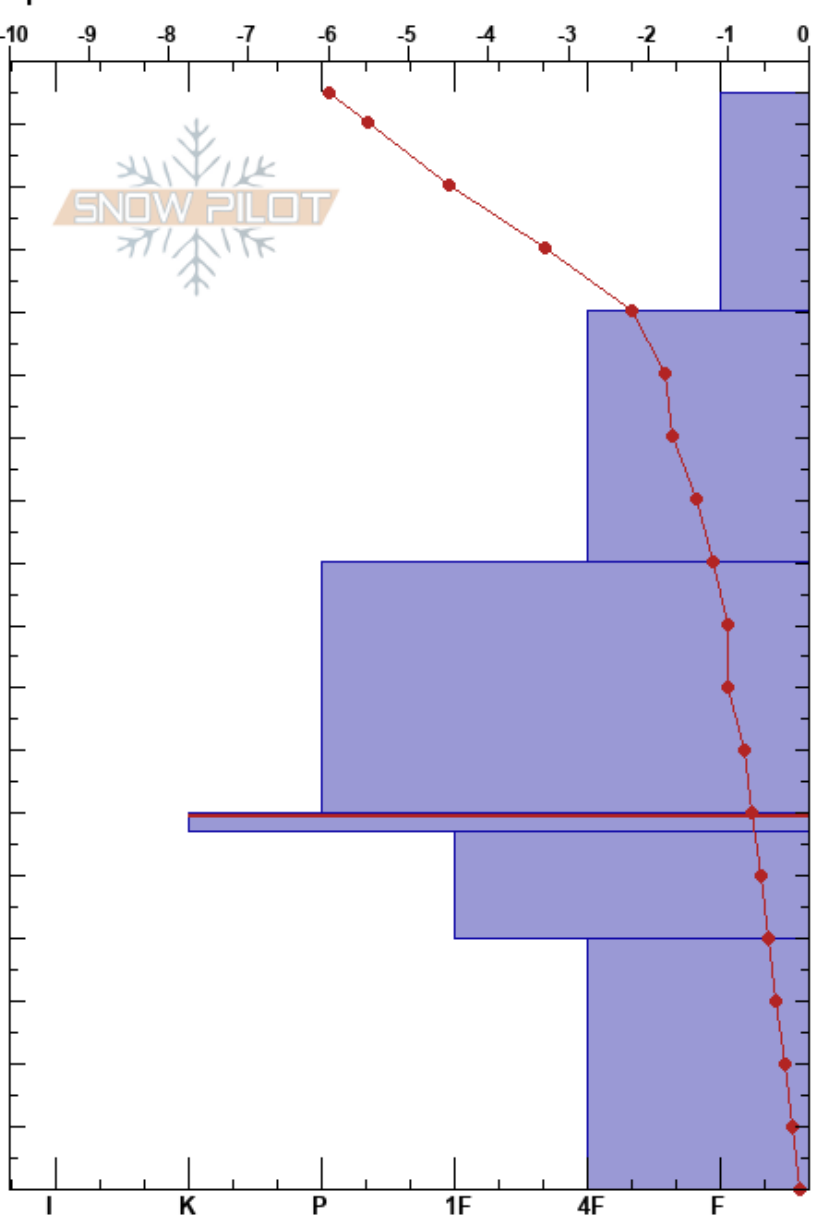

Middle earth Main
 Lizard Range
 BC
 Elevation: 1975 m
 Aspect: NE
 Specifics:

Brett Robertson
 02/01/2023 - 11:15
 Co-ord: 49.4000N, -114.9651W
 Slope Angle: 30°
 Wind Loading: yes

Stability:
 Air Temperature: -6°C
 Sky Cover: FEW
 Precipitation: NO
 Wind: W Light Breeze

HS: 175
 PF: 40
 PS: 15
 60-57cm: dec 27 MF crust
 60-57cm: Problematic layer

Form	Crystal Size	Moisture	ρ kg/m ³	Stability tests & Layer comments
			40	
/ (/)	2 (2)	D		
•	2	D	160	
•	1	D	350	CT21, PC @100cm CT24, PC @100cm
⊙ ⊙			250	60-57cm: dec 27 MF crust
.	1	D		
⊖	(3)	D	160	

Notes: Tree'd subalpine. wind loaded