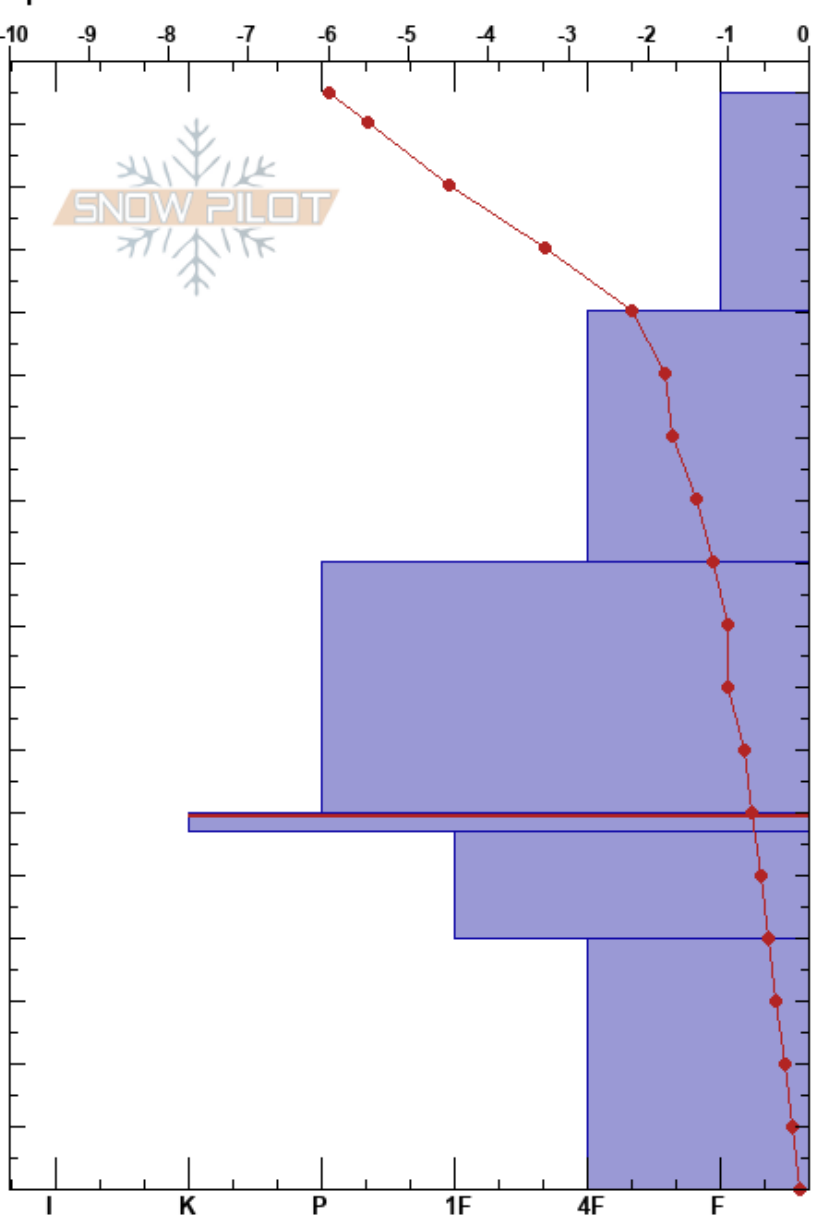

Middle earth Main
 Lizard Range
 BC
 Elevation: 1975 m
 Aspect: NE
 Specifics:

Brett Robertson
 02/01/2023 - 11:15
 Co-ord: 49.40000N, -114.96510W
 Slope Angle: 30°
 Wind Loading: yes

Stability:
 Air Temperature: -6°C
 Sky Cover: FEW
 Precipitation: NO
 Wind: W Light Breeze

HS: 175
 PF: 40
 PS: 15
 60-57cm: dec 27 MF crust
 60-57cm: Problematic layer

Form	Crystal		Moisture	ρ kg/m³	Stability tests & Layer comments
	Size				
				40	
/ (/)	2 (2)	D			
•	2	D		160	
•	1	D		350	CT21, PC @100cm CT24, PC @100cm
⊙ ⊙				250	60-57cm: dec 27 MF crust
.	1	D			
⊖	(3)	D		160	

Notes: Tree'd subalpine. wind loaded