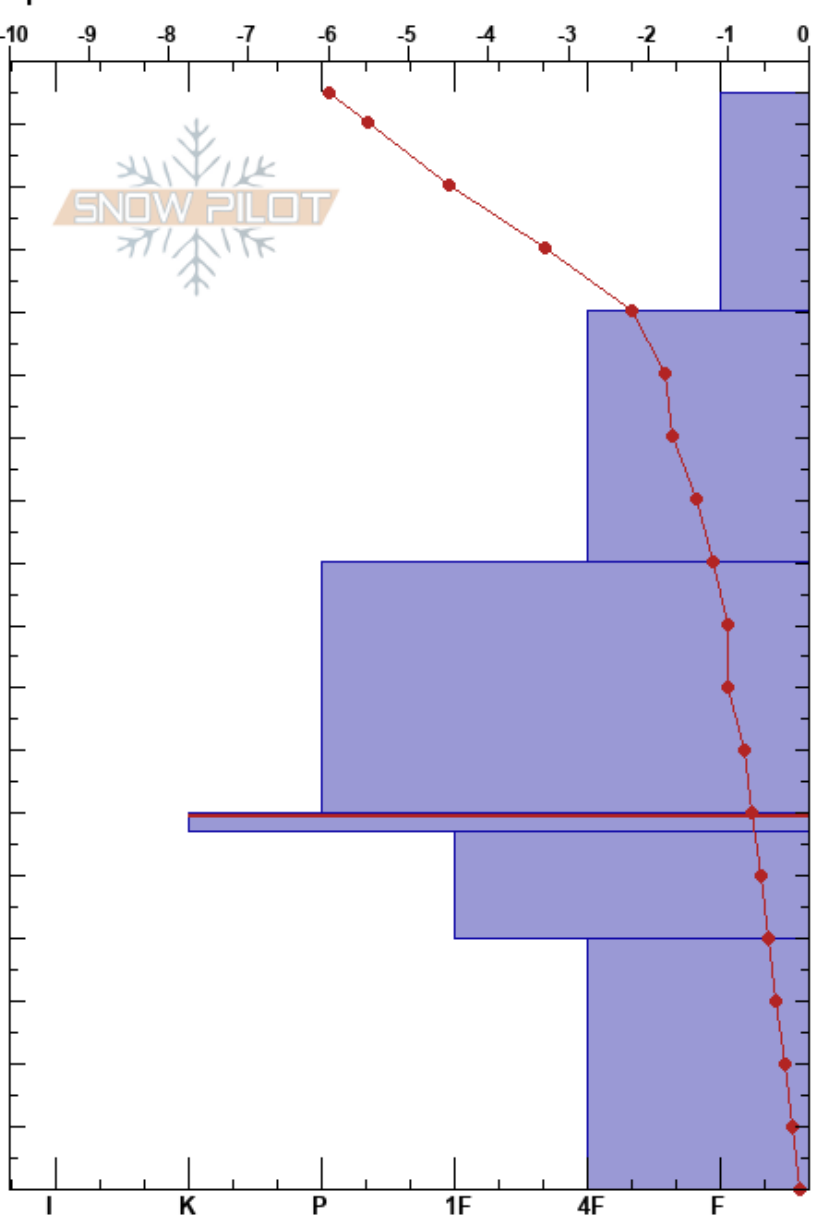

Middle earth Main
 Lizard Range
 BC
 Elevation: 1975 m
 Aspect: NE
 Specifics:

Brett Robertson
 02/01/2023 - 11:15
 Co-ord: 49.4000N, -114.9651W
 Slope Angle: 30°
 Wind Loading: yes

Stability:
 Air Temperature: -6°C
 Sky Cover: FEW
 Precipitation: NO
 Wind: W Light Breeze

HS: 175
 PF: 40
 PS: 15
 60-57cm: dec 27 MF crust
 60-57cm: Problematic layer

| Form | Crystal Size | Moisture | ρ kg/m ³ | Stability tests & Layer comments |
|---------|--------------|----------|--------------------------|------------------------------------|
| | | | 40 | |
| / (/) | 2 (2) | D | | |
| • | 2 | D | 160 | |
| • | 1 | D | 350 | CT21, PC @100cm CT24, PC @100cm |
| ⊙ ⊙ | | | 250 | 60-57cm: dec 27 MF crust |
| . | 1 | D | | |
| ⊖ | (3) | D | 160 | |

Notes: Tree'd subalpine. wind loaded