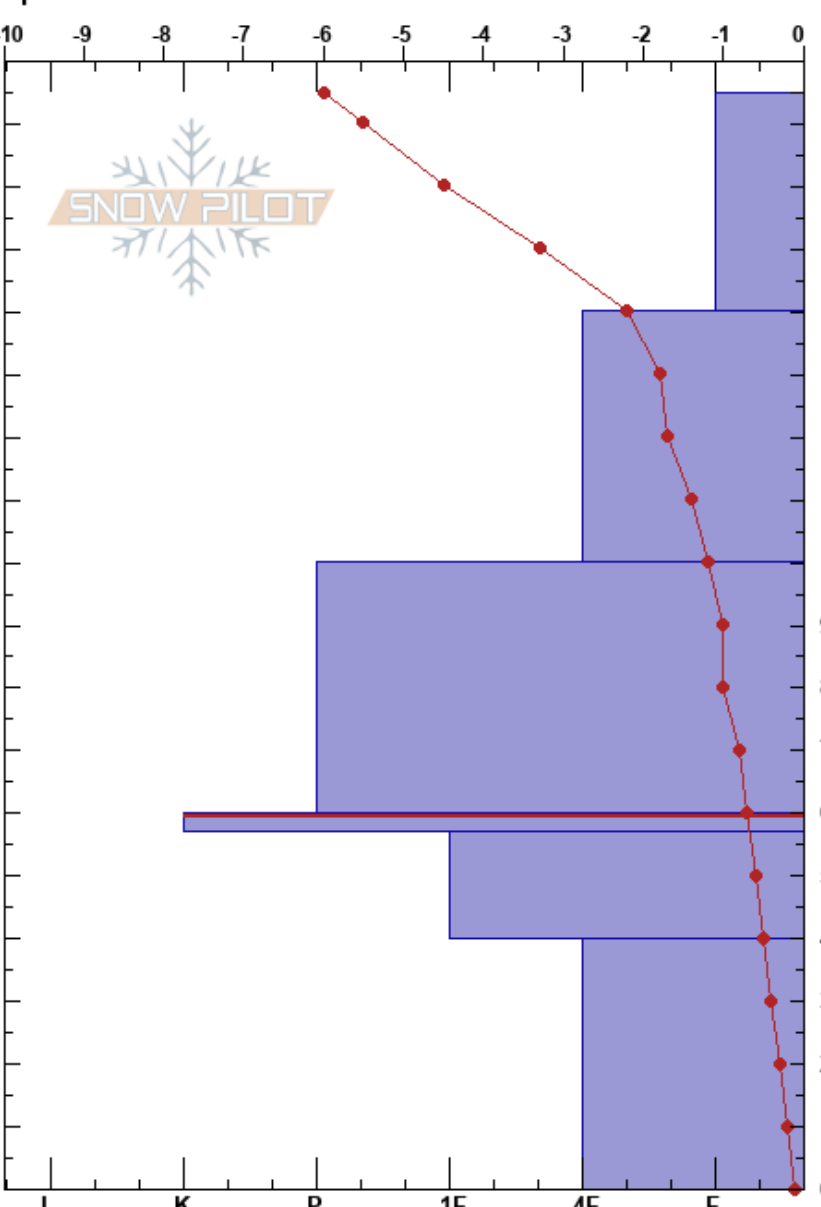

Middle earth Main
 Lizard Range
 BC
 Elevation: 1975 m
 Aspect: NE
 Specifics:

Brett Robertson
 02/01/2023 - 11:15
 Co-ord: 49.4000N, -114.9651W
 Slope Angle: 30°
 Wind Loading: yes

Stability:
 Air Temperature: -6°C
 Sky Cover: FEW
 Precipitation: NO
 Wind: W Light Breeze

HS: 175
 PF: 40
 PS: 15
 60-57cm: dec 27 MF crust
 60-57cm: Problematic layer

| Form | Crystal Size | Moisture | ρ kg/m ³ | Stability tests & Layer comments |
|-------|--------------|----------|--------------------------|------------------------------------|
| | | | 40 | |
| / (/) | 2 (2) | D | | |
| • | 2 | D | 160 | |
| | | | 350 | CT21, PC @100cm CT24, PC @100cm |
| • | 1 | D | | |
| ⊙ ⊙ | | | 250 | 60-57cm: dec 27 MF crust |
| . | 1 | D | | |
| ⊖ | (3) | D | 160 | |

Notes: Tree'd subalpine. wind loaded