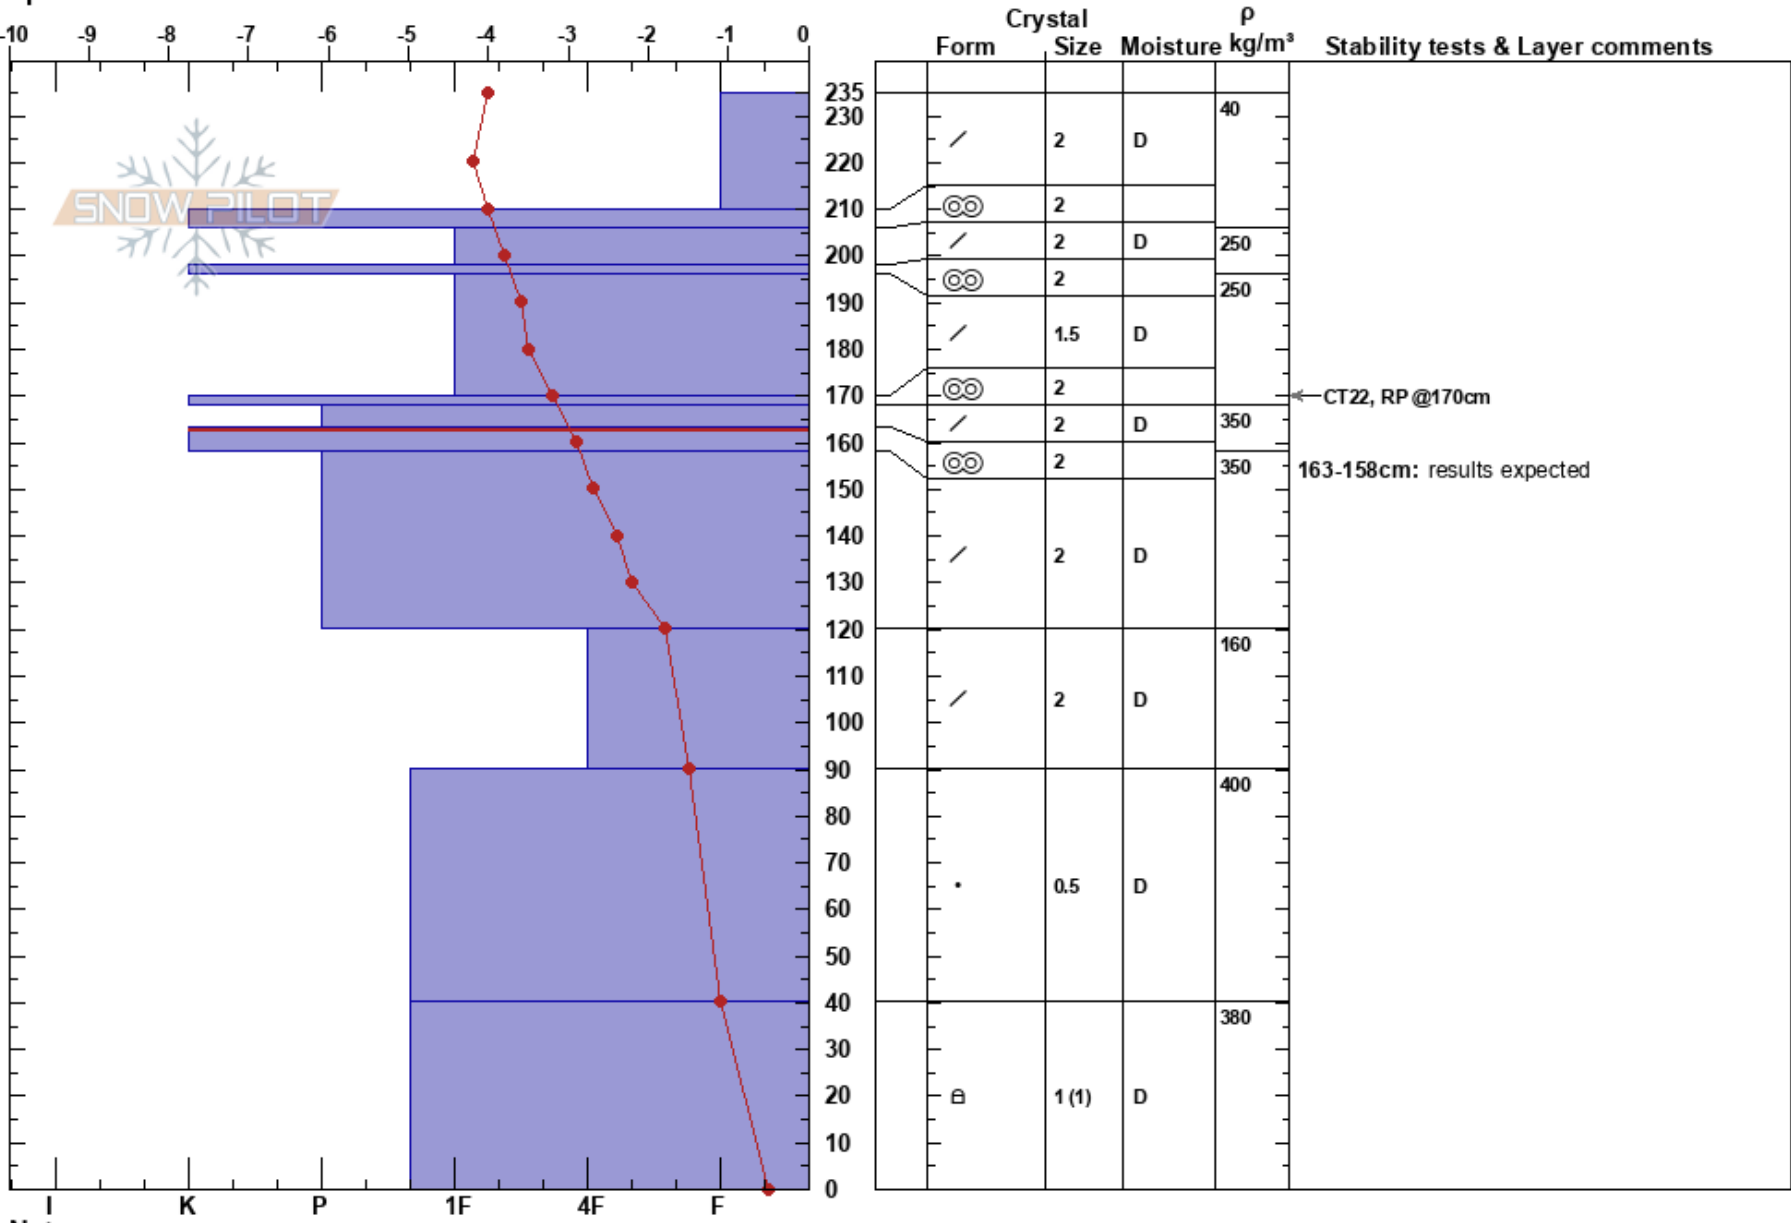

Twisted Sister
 Lizard Range
 BC
 Elevation: 1960 m
 Aspect: N
 Specifics:

Brett Robertson
 02/02/2022 - 11:30
 Co-ord: 49.40471N, -114.96891W
 Slope Angle: 32°
 Wind Loading: previous

Stability: Good
 Air Temperature: -4°C
 Sky Cover: CLR
 Precipitation: NO
 Wind: Calm
 HS: 235
 PF: 20
 PS: 5
 Layer Notes:
 163-158cm: results expected
 163-158cm: Problematic layer

Notes: Open area in predominantly tree'd run