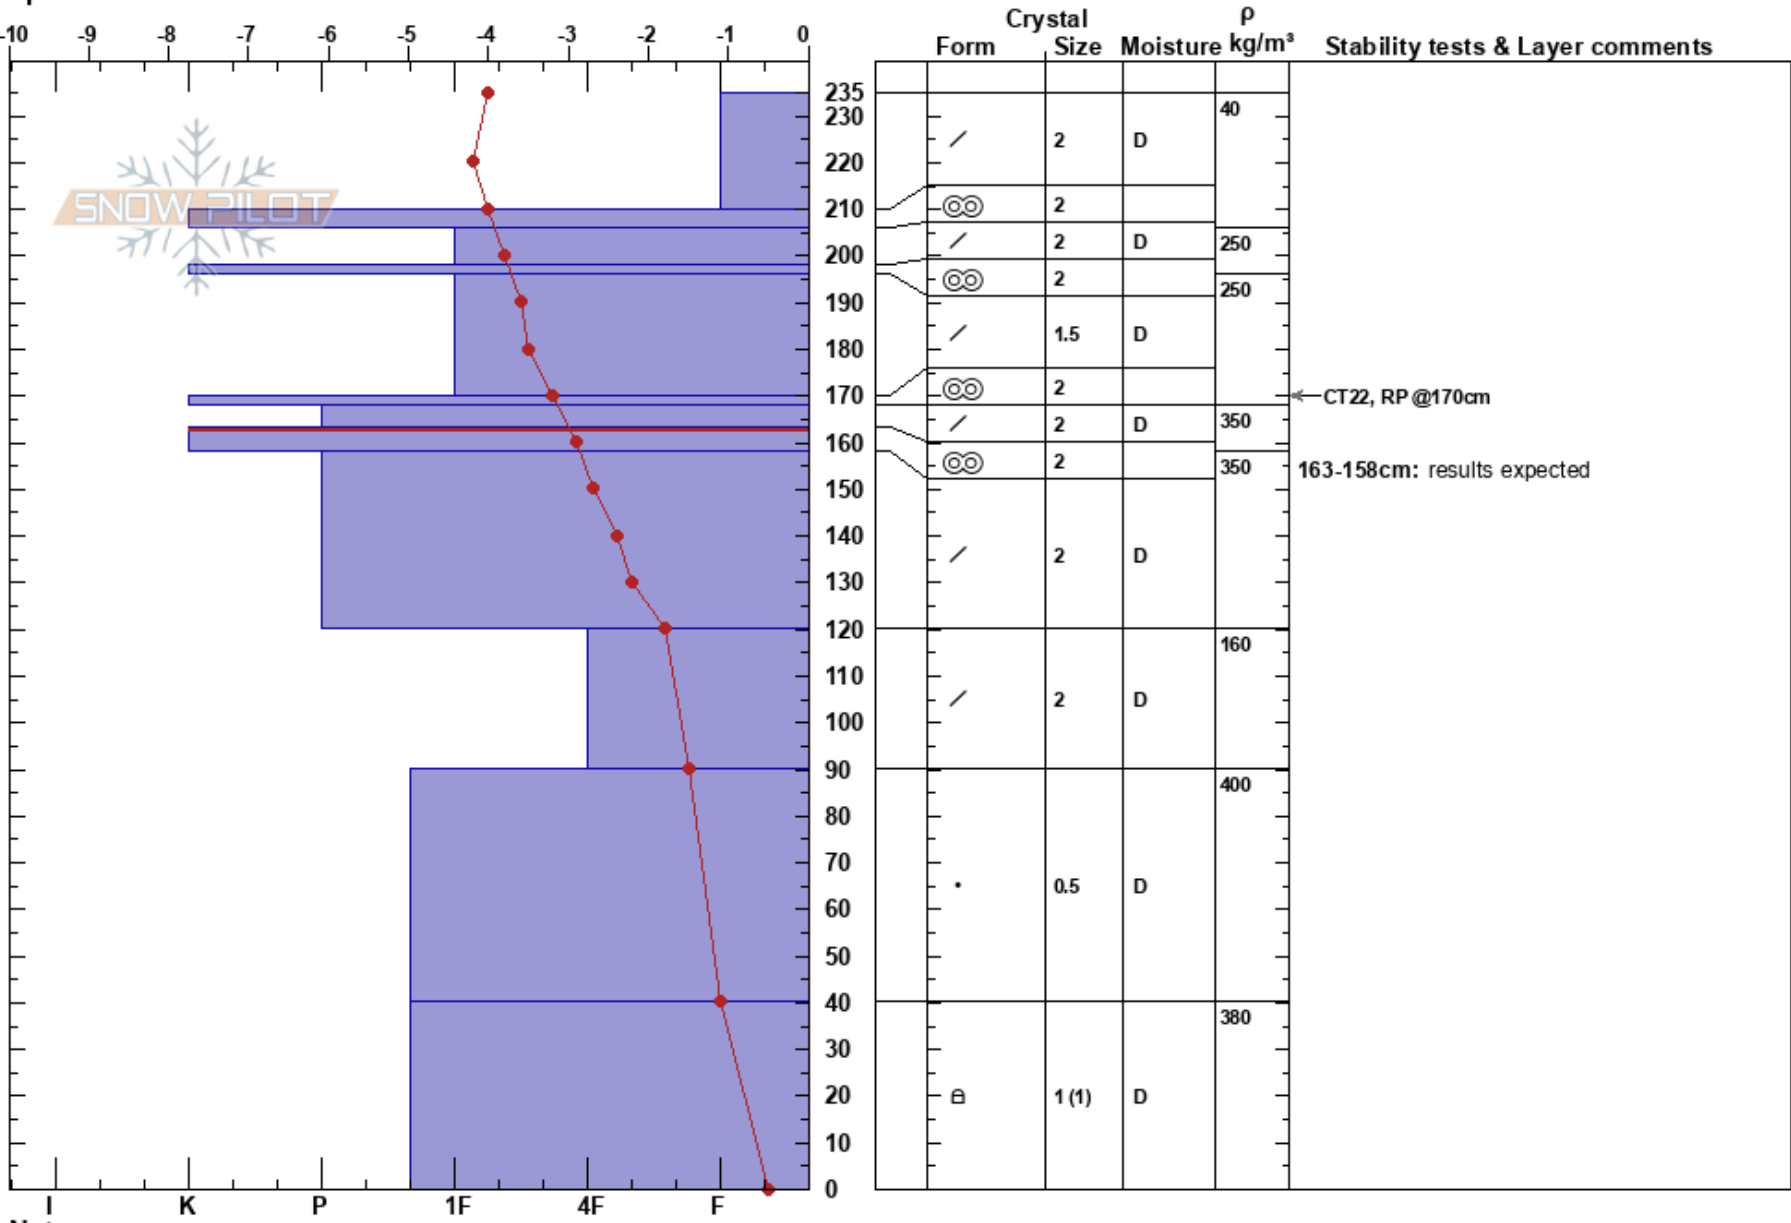

Twisted Sister  
 Lizard Range  
 BC  
 Elevation: 1960 m  
 Aspect: N  
 Specifics:

Brett Robertson  
 02/02/2022 - 11:30  
 Co-ord: 49.40471N, -114.96891W  
 Slope Angle: 32°  
 Wind Loading: previous

Stability: Good  
 Air Temperature: -4°C  
 Sky Cover: CLR  
 Precipitation: NO  
 Wind: Calm  
 HS: 235  
 PF: 20  
 PS: 5  
 Layer Notes:  
 163-158cm: results expected  
 163-158cm: Problematic layer

Notes: Open area in predominantly tree'd run