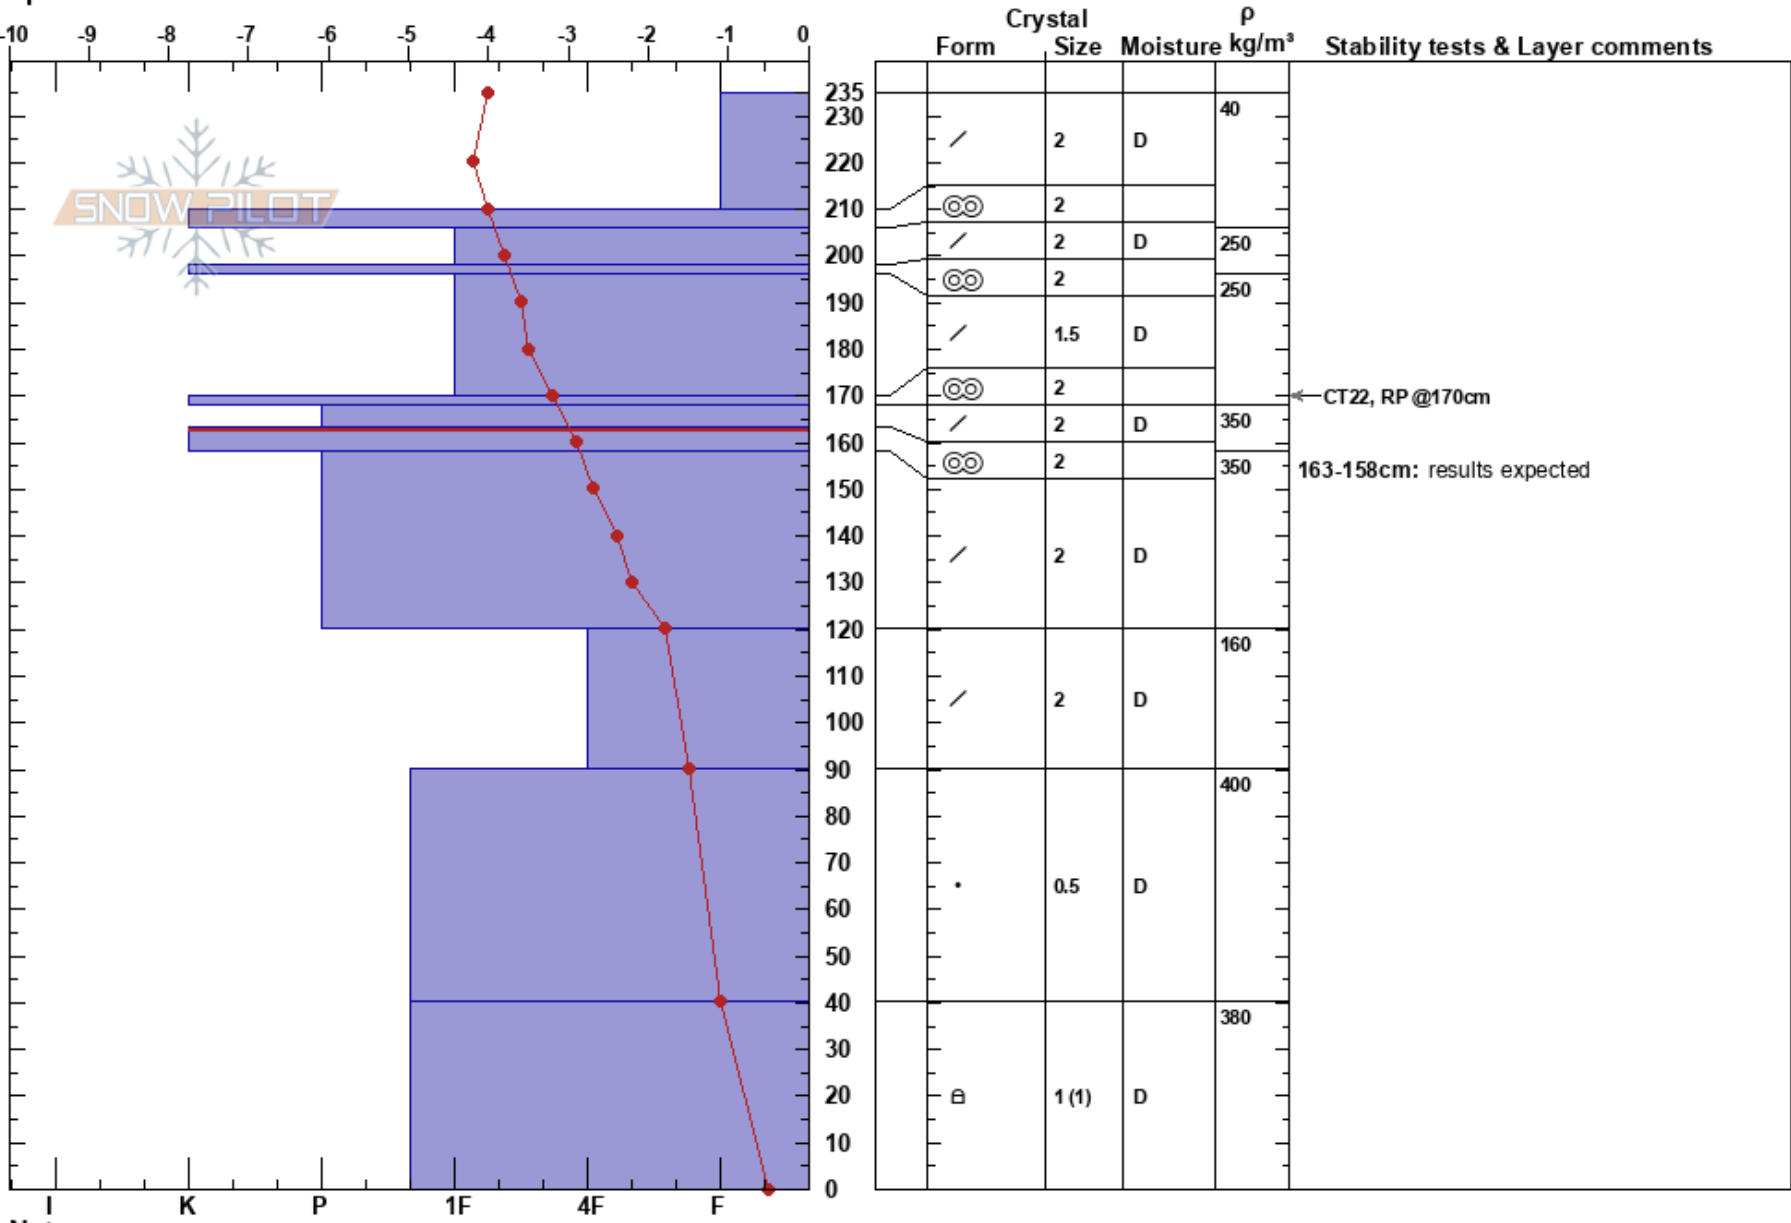

Twisted Sister
 Lizard Range
 BC
 Elevation: 1960 m
 Aspect: N
 Specifics:

Brett Robertson
 02/02/2022 - 11:30
 Co-ord: 49.40471N, -114.96891W
 Slope Angle: 32°
 Wind Loading: previous

Stability: Good
 Air Temperature: -4°C
 Sky Cover: CLR
 Precipitation: NO
 Wind: Calm

HS:235
 PF: 20
 PS: 5
 Layer Notes:
 163-158cm: results expected
 163-158cm: Problematic layer

Notes: Open area in predominantly tree'd run