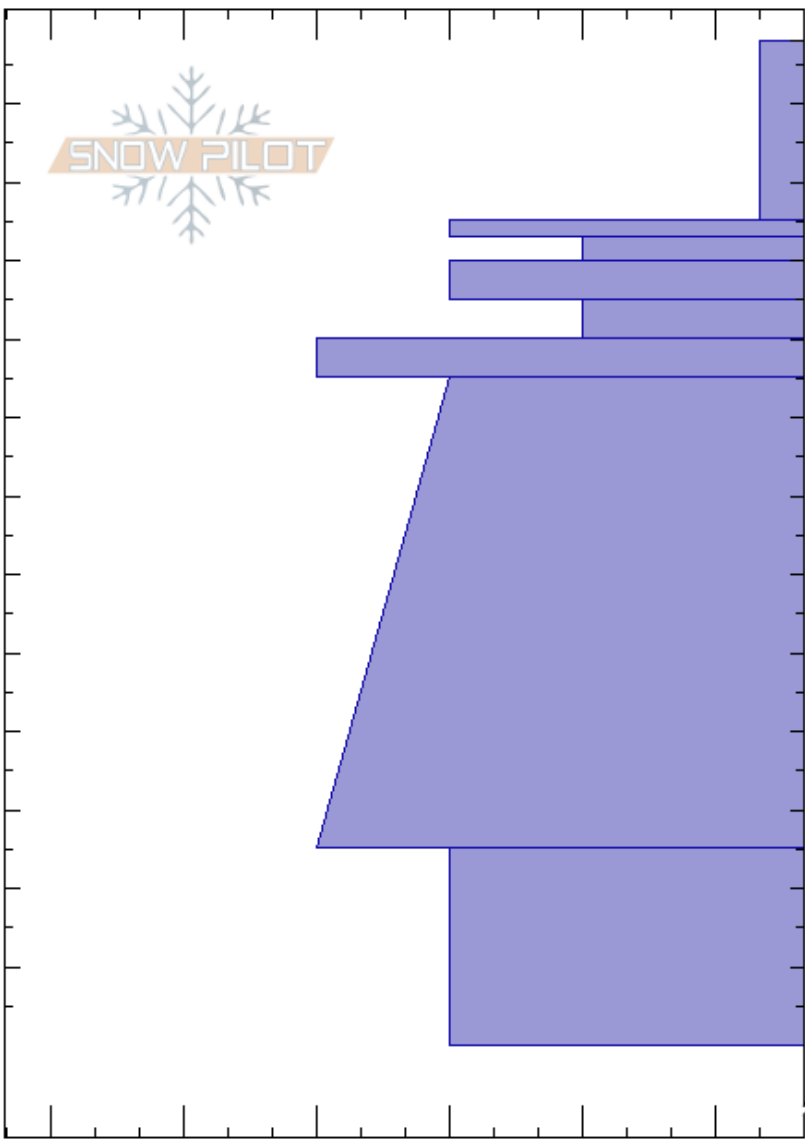

Base Emperor Couloir  
 Front Range  
 CO  
 Elevation: 10993 ft  
 Aspect: NW  
 Specifics: Instability rapidly rising

Duane Poslusny  
 04/26/2023 - 12:00pm  
 Co-ord: 13S 429264W 4390082N  
 Slope Angle: 10°  
 Wind Loading: previous

Stability: Very Good  
 Air Temperature: 3°C  
 Sky Cover: FEW  
 Precipitation: NO  
 Wind: Calm

HS:208  
 PF: 23  
 PS: 15  
 Layer Notes:

Elevation (ft)	Crystal		Moisture	$\rho$ kg/m <sup>3</sup>	Stability tests & Layer comments
	Form	Size			
208					
200	+		M-W		
190	⊙	2	M		
180	○	2			
180	⊘	1			← ECTN26 @175cm
170	⊘	1			
170	⊙	1-2	M		
160					
150					
140					
130	•	1			
120					
110					
100					
90	⊘	2			
80					