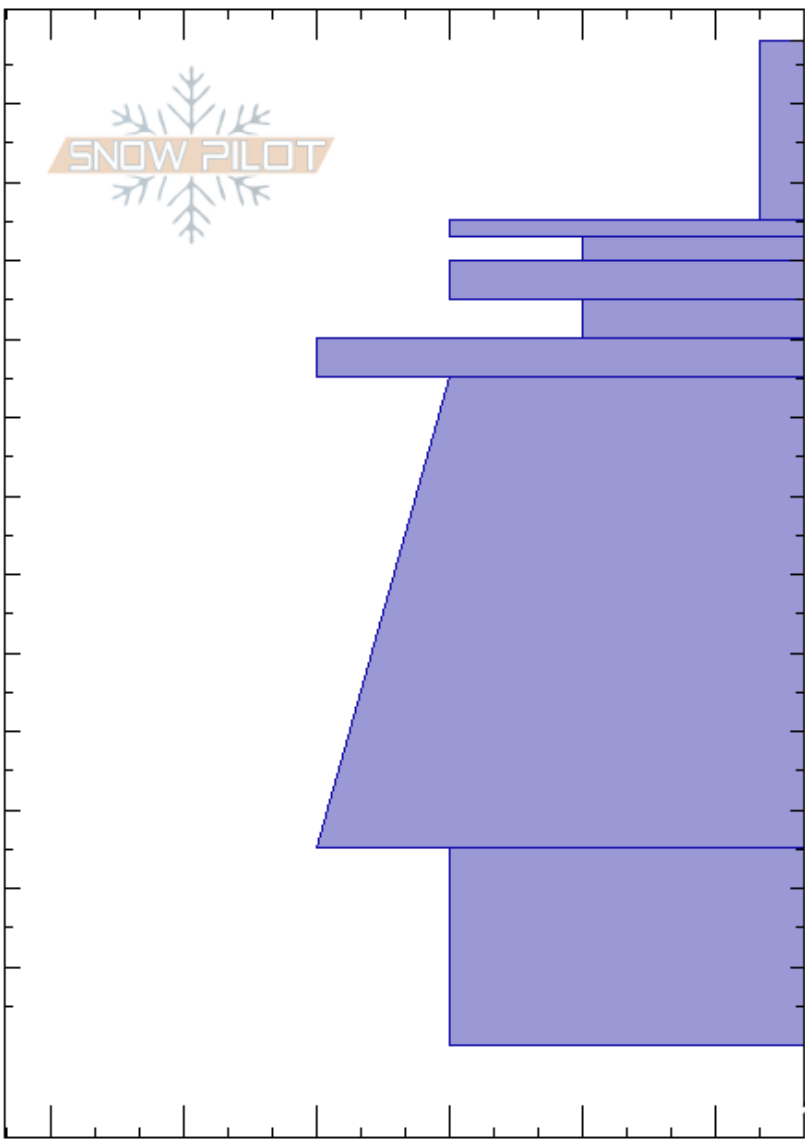

Base Emperor Couloir
 Front Range
 CO
 Elevation: 10993 ft
 Aspect: NW
 Specifics: Instability rapidly rising

Duane Poslusny
 04/26/2023 - 12:00pm
 Co-ord: 13S 429264W 4390082N
 Slope Angle: 10°
 Wind Loading: previous

Stability: Very Good
 Air Temperature: 3°C
 Sky Cover: FEW
 Precipitation: NO
 Wind: Calm

HS:208
 PF: 23
 PS: 15
 Layer Notes:

Elevation (ft)	Crystal		Moisture	ρ kg/m ³	Stability tests & Layer comments
	Form	Size			
208					
200	+		M-W		
190	⊙	2	M		
180	○	2			
180	⊘	1			← ECTN26 @175cm
170	⊘	1			
170	⊙	1-2	M		
160					
150					
140					
130	•	1			
120					
110					
100					
90	⊘	2			
80					
0					