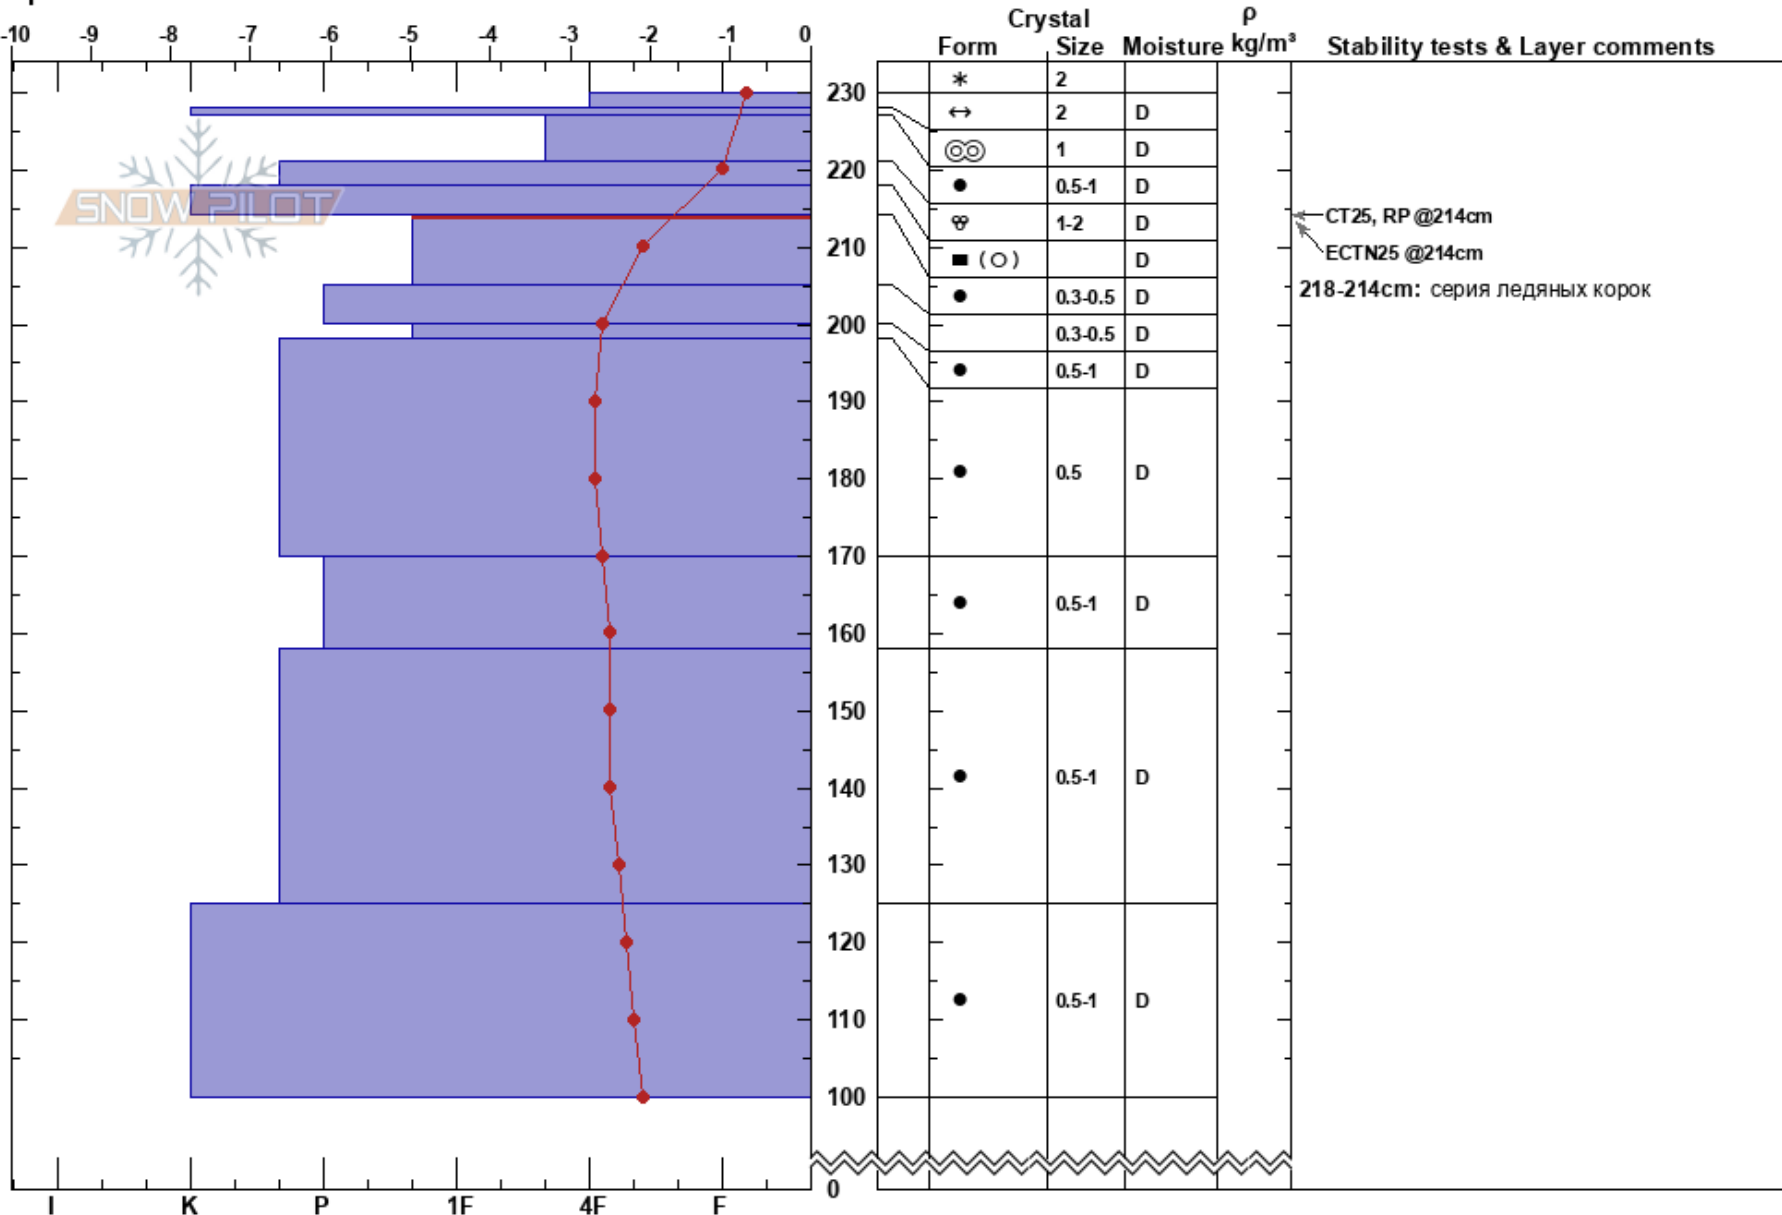

Kukisvumcorr
Khibiny mountains
Russia
Elevation: 797 m
Aspect: E
Specifics:

Aleksey Kvasnikov
30/04/2023 - 13:00
Co-ord: 67.68315N, 33.68861E
Slope Angle: 30°
Wind Loading:

Stability:
Air Temperature: -0.5°C
Sky Cover: SCT
Precipitation: NO
Wind: S Light Breeze

HS:230
PF: 5
PS: 2

Layer Notes:
218-214cm: серия ледяных корок
214-205cm: Problematic layer

Notes: