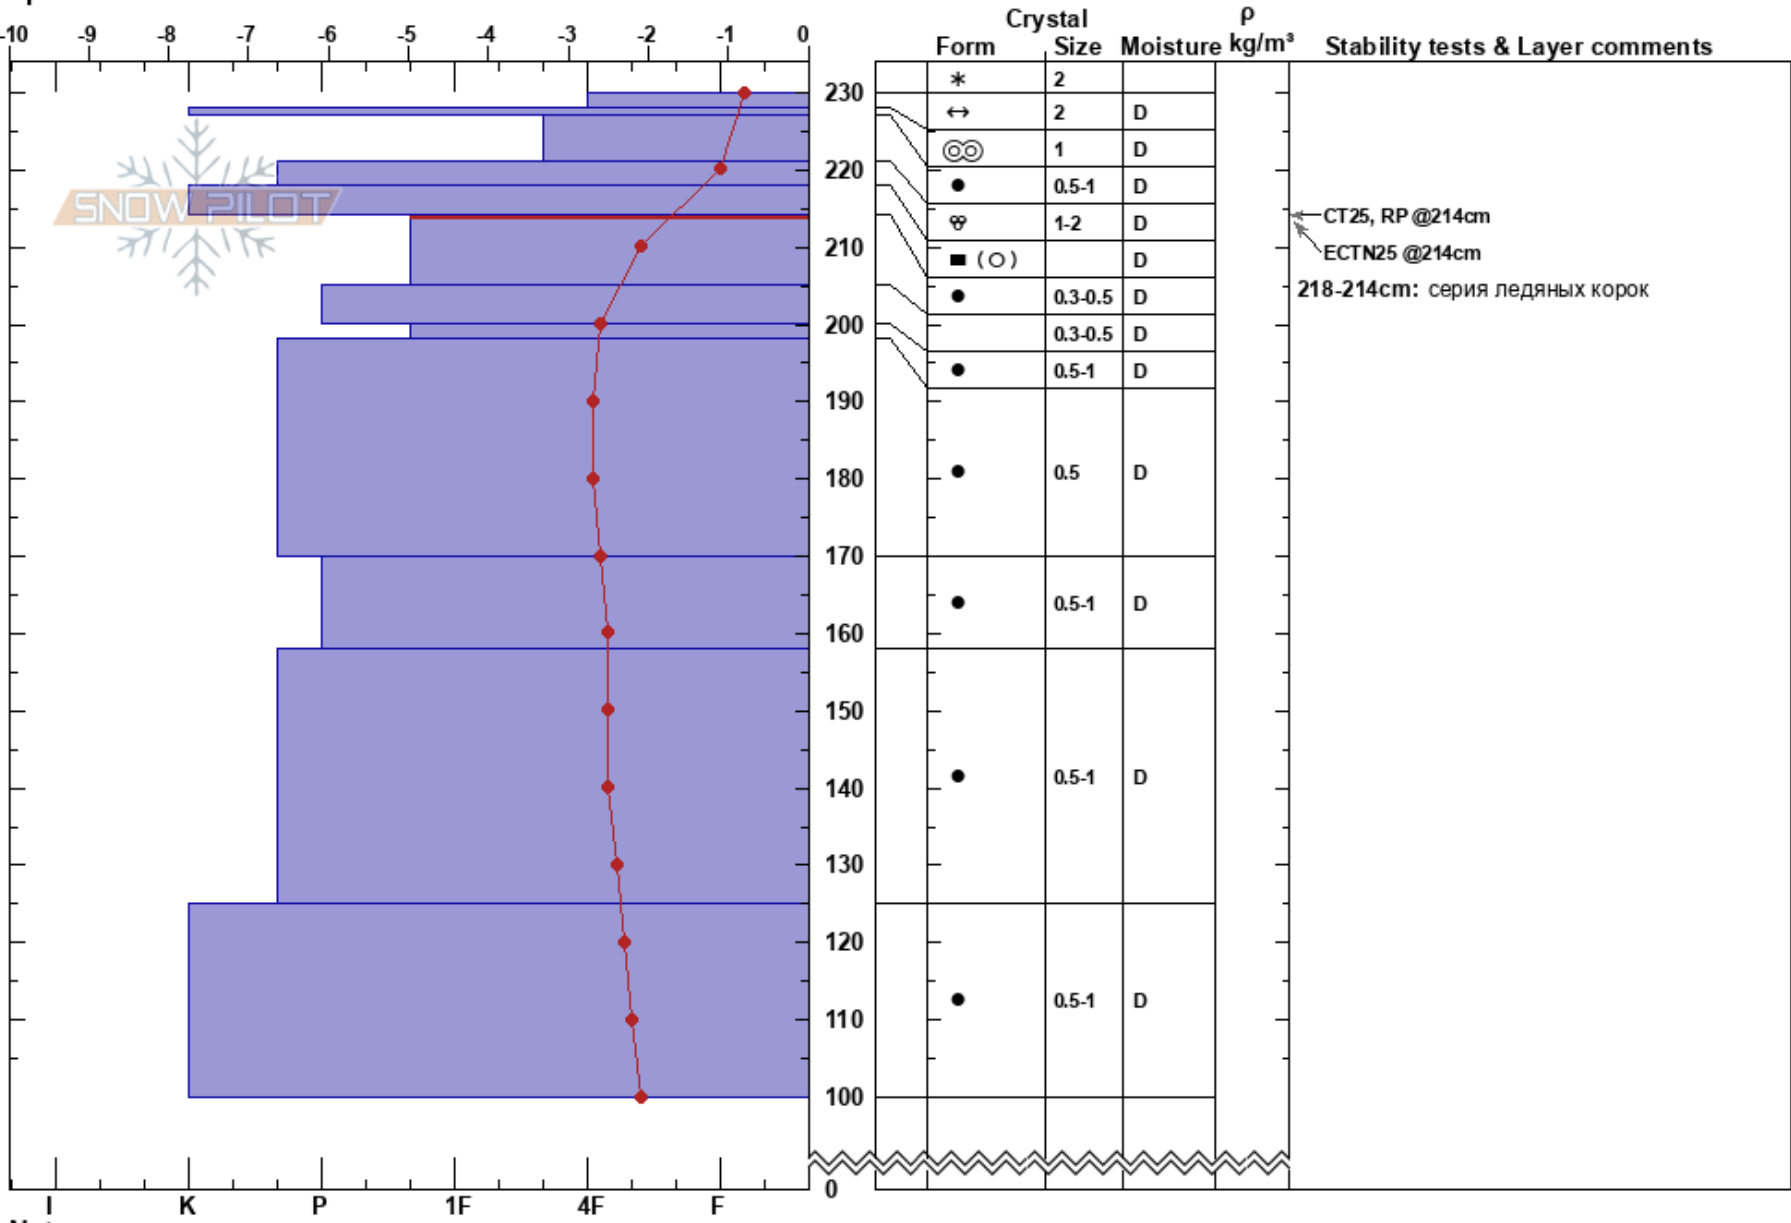

Kukisvumcorr  
 Khibiny mountains  
 Russia  
 Elevation: 797 m  
 Aspect: E  
 Specifics:

Aleksey Kvasnikov  
 30/04/2023 - 13:00  
 Co-ord: 67.68315N, 33.68861E  
 Slope Angle: 30°  
 Wind Loading:

Stability:  
 Air Temperature: -0.5°C  
 Sky Cover: SCT  
 Precipitation: NO  
 Wind: S Light Breeze  
 HS:230  
 PF: 5  
 PS: 2  
 Layer Notes:  
 218-214cm: серия ледяных корок  
 214-205cm: Problematic layer