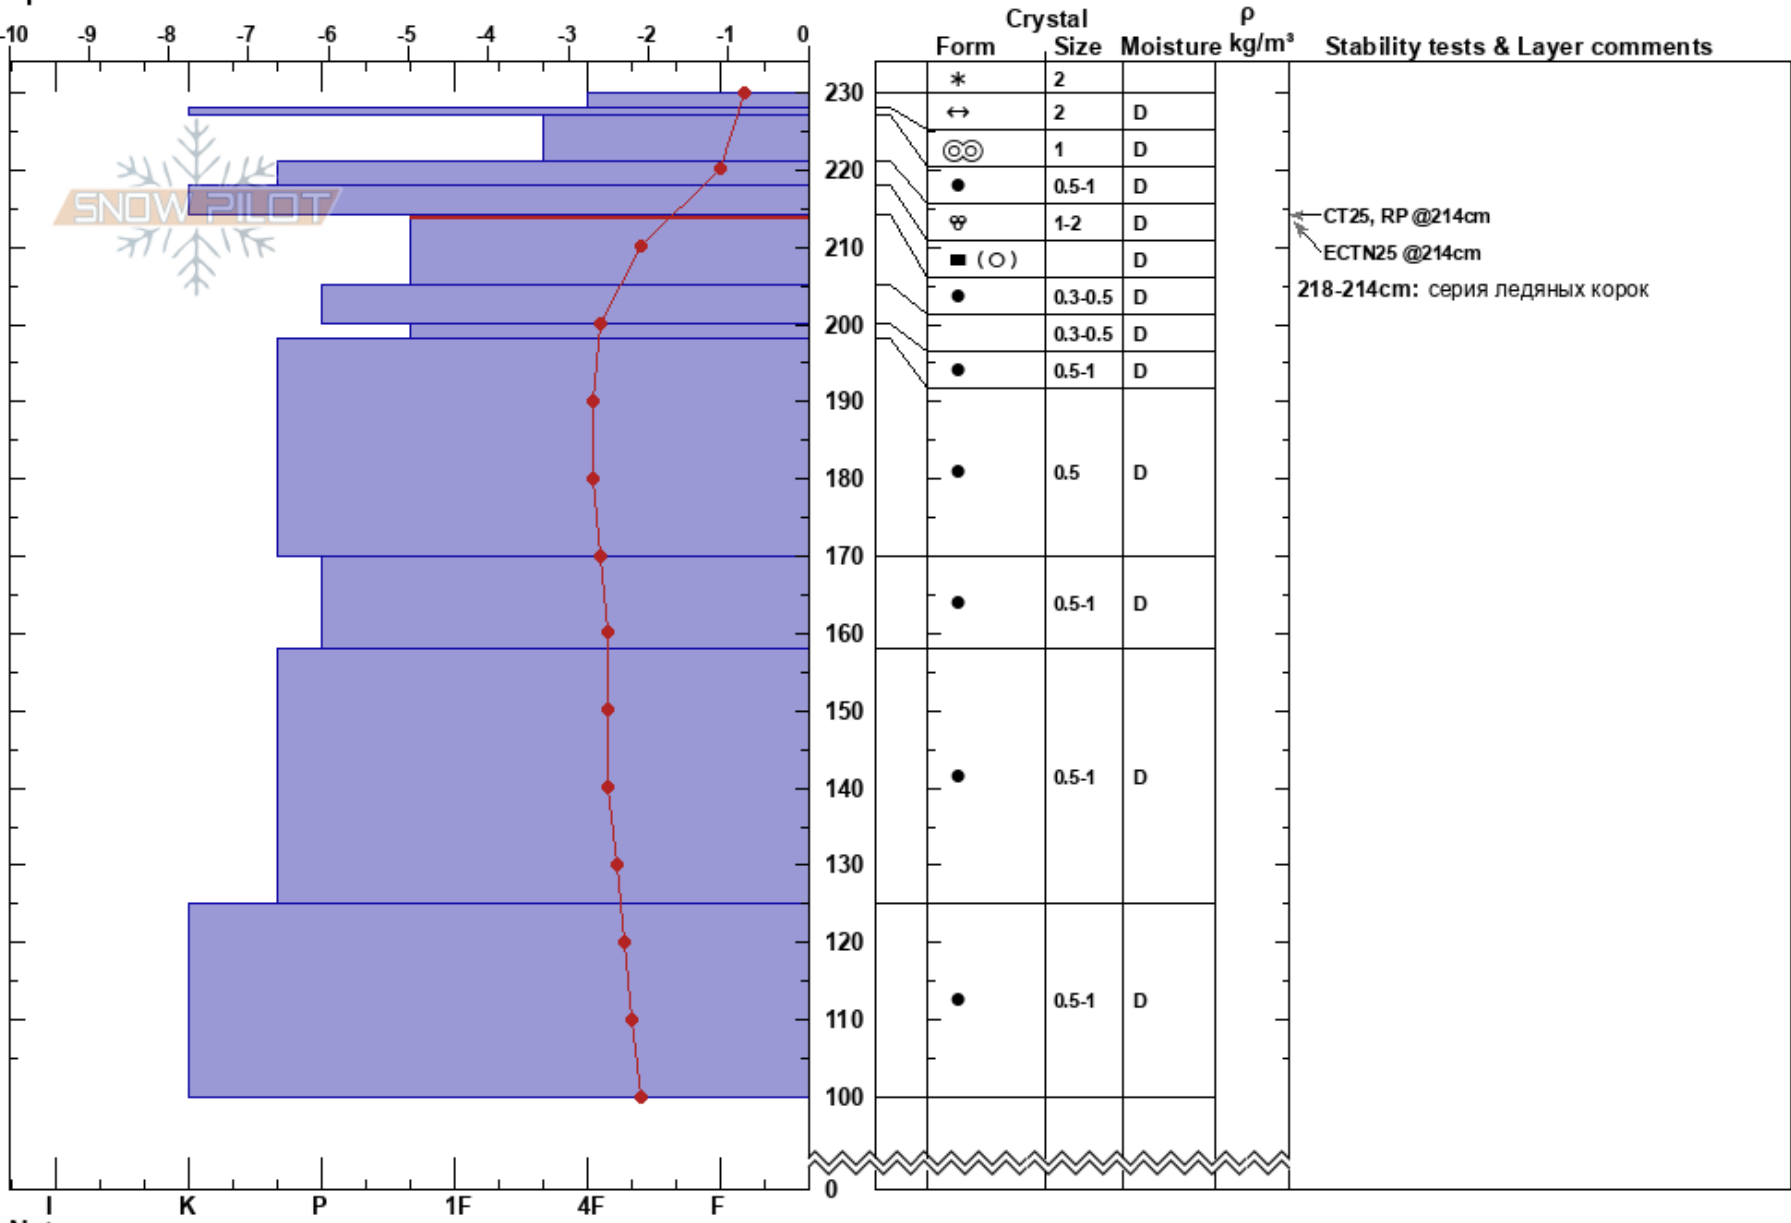

Kukisvumcorr  
 Khibiny mountains  
 Russia  
 Elevation: 797 m  
 Aspect: E  
 Specifics:

Aleksey Kvasnikov  
 30/04/2023 - 13:00  
 Co-ord: 67.68315N, 33.68861E  
 Slope Angle: 30°  
 Wind Loading:

Stability:  
 Air Temperature: -0.5°C  
 Sky Cover: SCT  
 Precipitation: NO  
 Wind: S Light Breeze

HS:230  
 PF: 5  
 PS: 2  
 218-214cm: серия ледяных корок  
 214-205cm: Problematic layer

Notes: