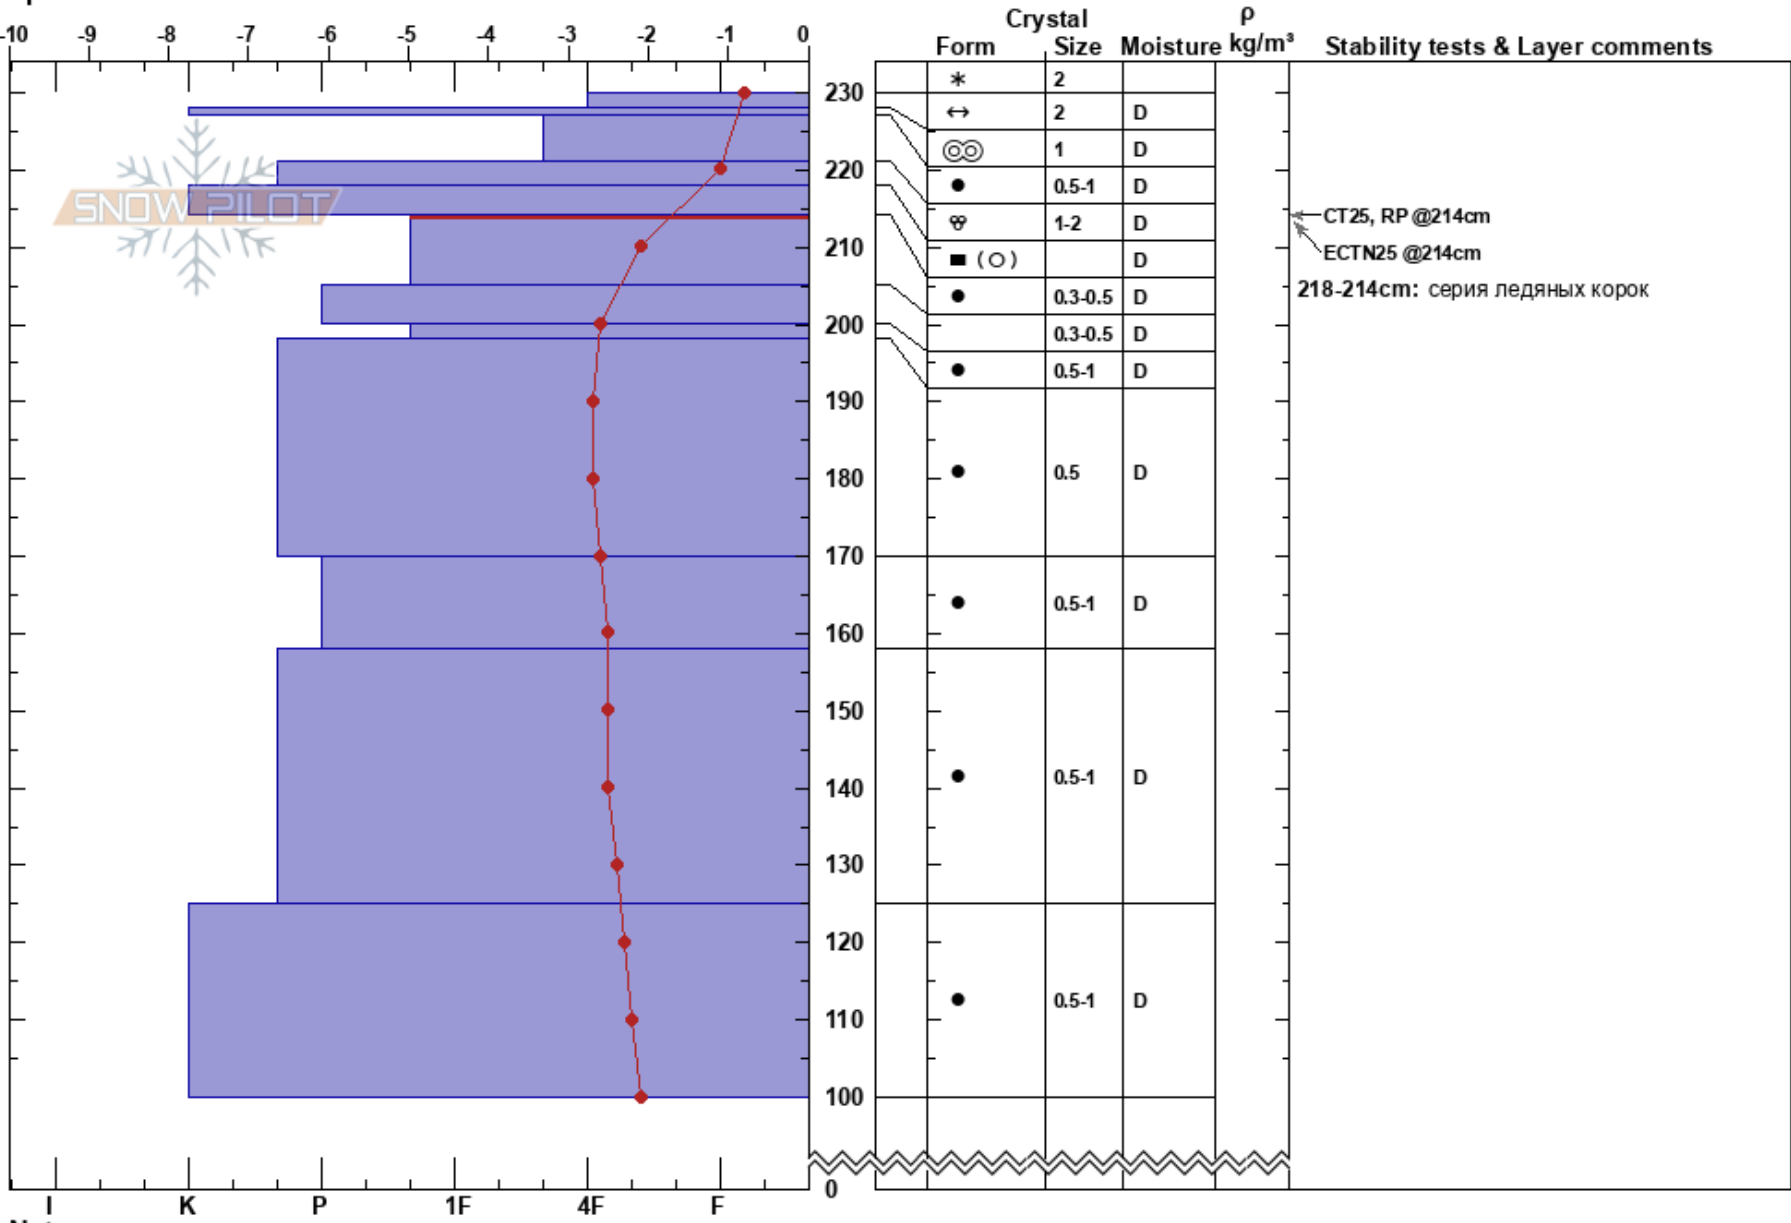

Kukisvumcorr
 Khibiny mountains
 Russia
 Elevation: 797 m
 Aspect: E
 Specifics:

Aleksey Kvasnikov
 30/04/2023 - 13:00
 Co-ord: 67.68315N, 33.68861E
 Slope Angle: 30°
 Wind Loading:

Stability:
 Air Temperature: -0.5°C
 Sky Cover: SCT
 Precipitation: NO
 Wind: S Light Breeze

HS:230
 PF: 5
 PS: 2
 218-214cm: серия ледяных корок
 214-205cm: Problematic layer

Notes: