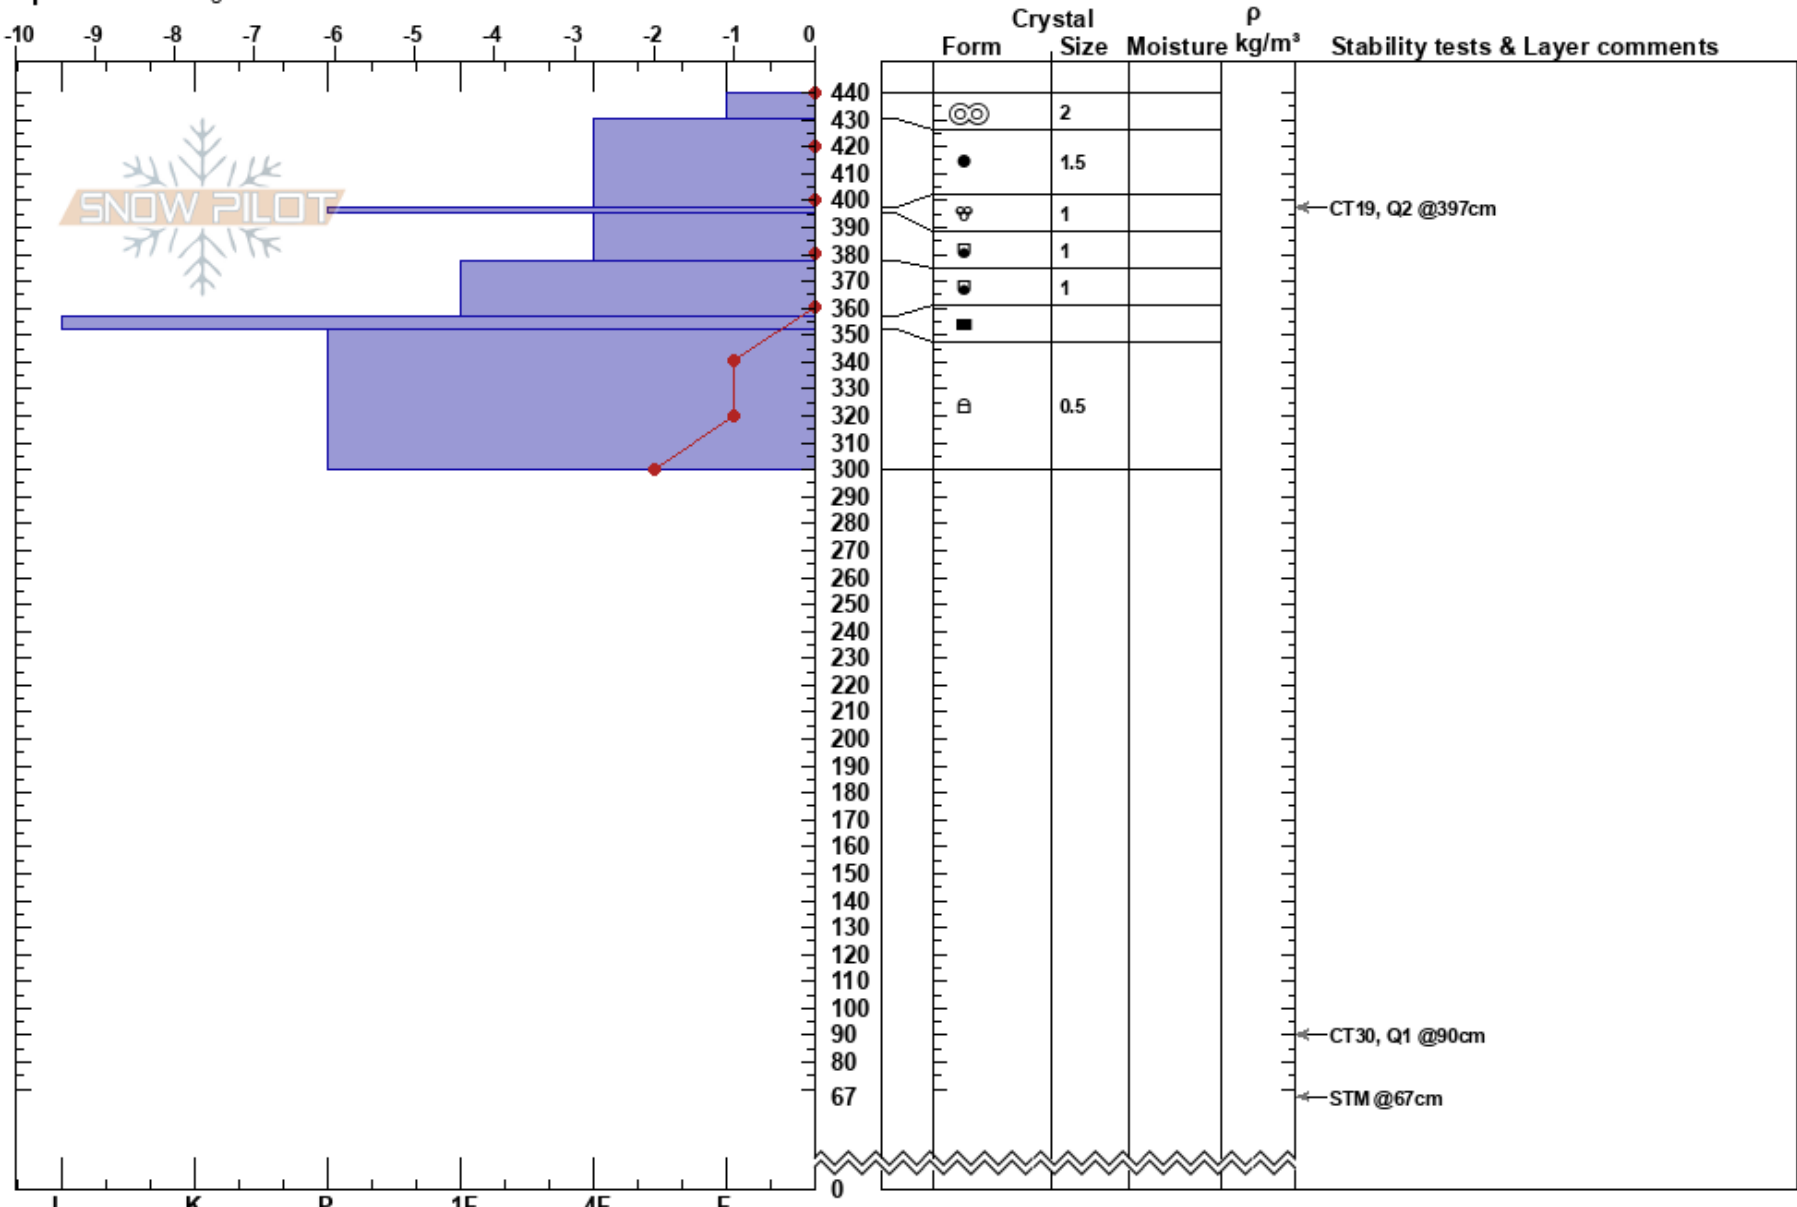

Mojave High  
 Spring Mountains  
 NV  
**Elevation:** 10700 ft  
**Aspect:** 58°  
**Specifics:** Pit dug in a Ski Area

Eric Fehr  
 04/29/2023 - 10:50am  
**Co-ord:** 36.28839N, -115.68811W  
**Slope Angle:** 41°  
**Wind Loading:**

**Stability:**  
**Air Temperature:** 11°C  
**Sky Cover:** CLR  
**Precipitation:** NO  
**Wind:** N Light Breeze

**HS:** 440  
**PF:** 6  
 440-430cm: Problematic layer

**Notes:** Estimating HS at 440cm. Could not probe to bottom.