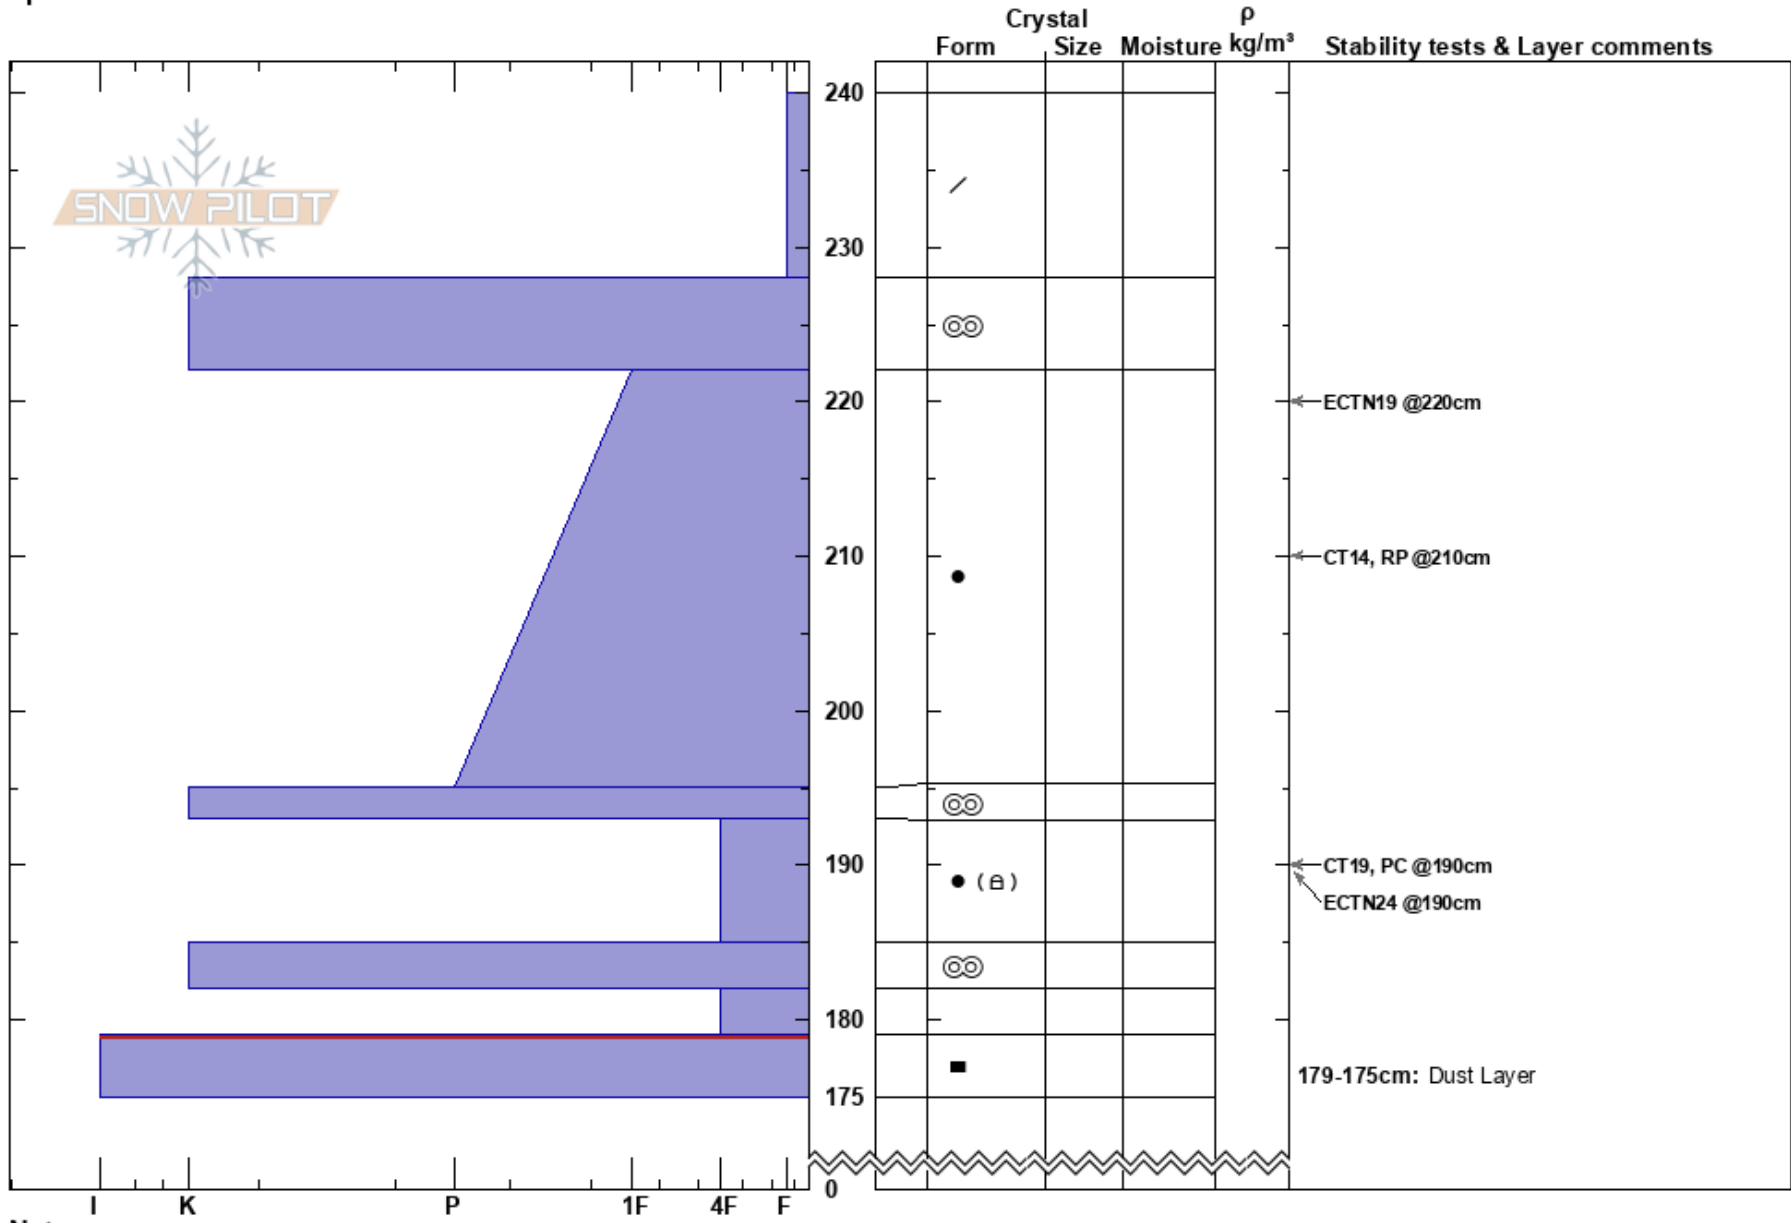

Frosty
 Indian Peaks, Front Rang
 CO
 Elevation: 11000 ft
 Aspect: NE
 Specifics:

Ian Fowler
 04/29/2023 - 9:00am
 Co-ord: 13S 441989W 4418009N
 Slope Angle:
 Wind Loading:

Stability:
 Air Temperature:
 Sky Cover:
 Precipitation:
 Wind:

HS:240
 179-175cm: Dust Layer
 179-175cm: Problematic layer

Notes: