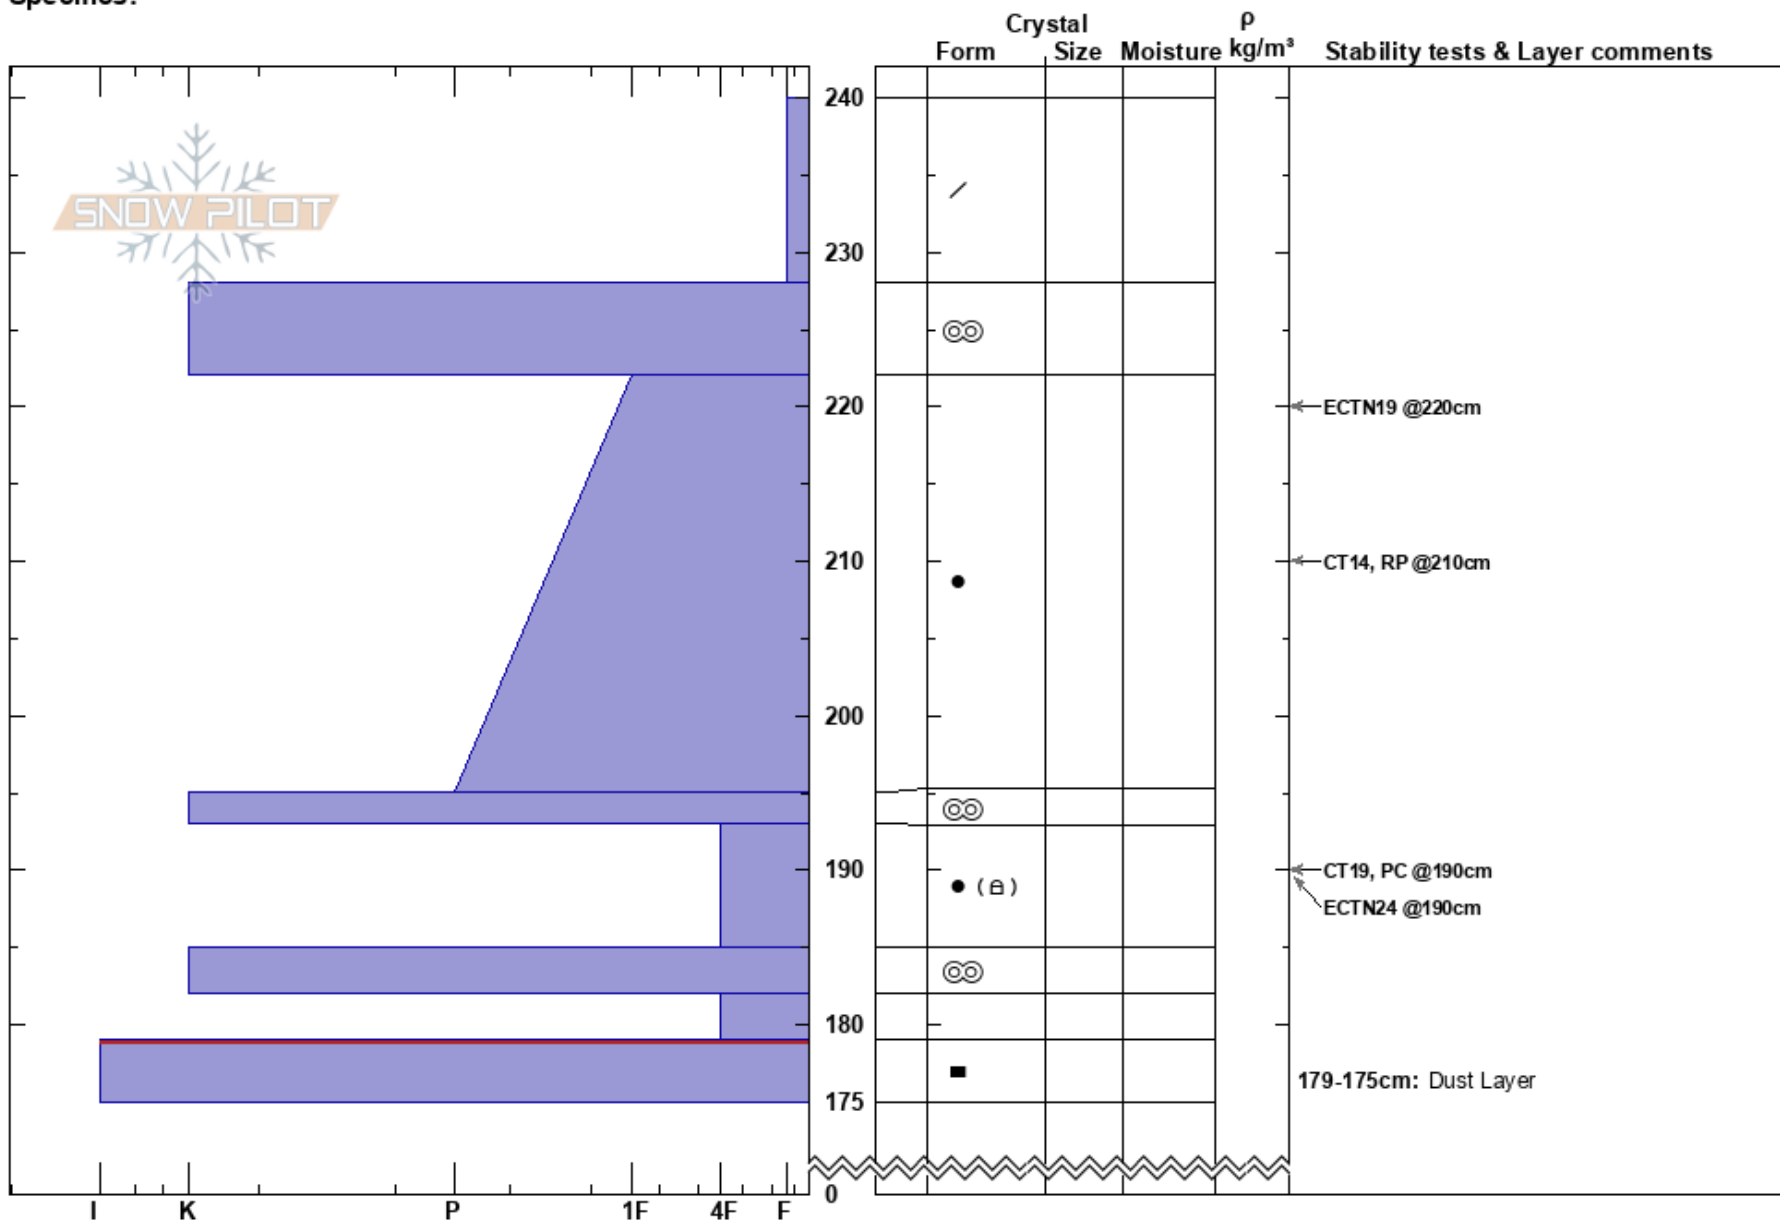

Frosty  
 Indian Peaks, Front Rang  
 CO  
 Elevation: 11000 ft  
 Aspect: NE  
 Specifics:

Ian Fowler  
 04/29/2023 - 9:00am  
 Co-ord: 13S 441989W 4418009N  
 Slope Angle:  
 Wind Loading:

Stability:  
 Air Temperature:  
 Sky Cover:  
 Precipitation:  
 Wind:

HS:240  
 179-175cm: Dust Layer  
 179-175cm: Problematic layer

Notes: