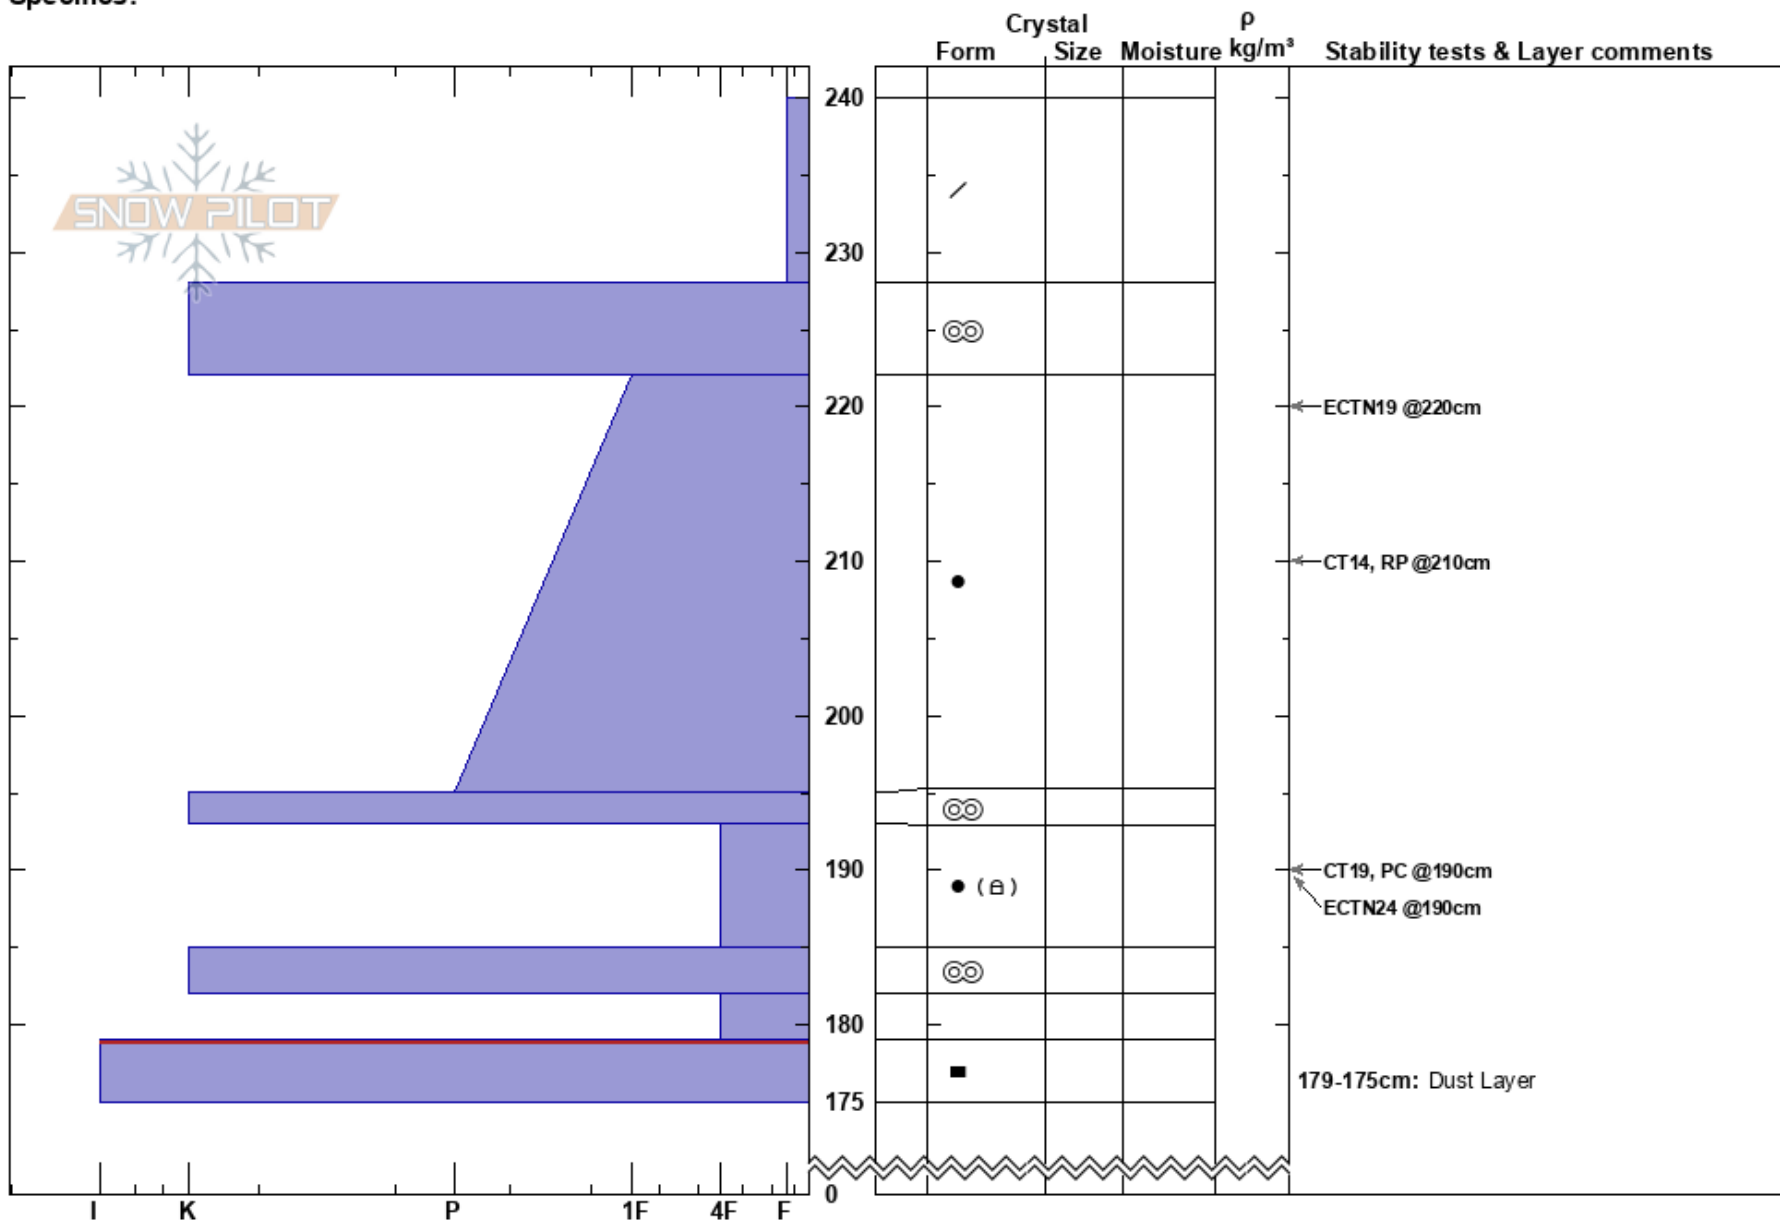

Frosty
 Indian Peaks, Front Rang
 CO
 Elevation: 11000 ft
 Aspect: NE
 Specifics:

Ian Fowler
 04/29/2023 - 9:00am
 Co-ord: 13S 441989W 4418009N
 Slope Angle:
 Wind Loading:

Stability:
 Air Temperature:
 Sky Cover:
 Precipitation:
 Wind:

HS:240
 179-175cm: Dust Layer
 179-175cm: Problematic layer

Notes: