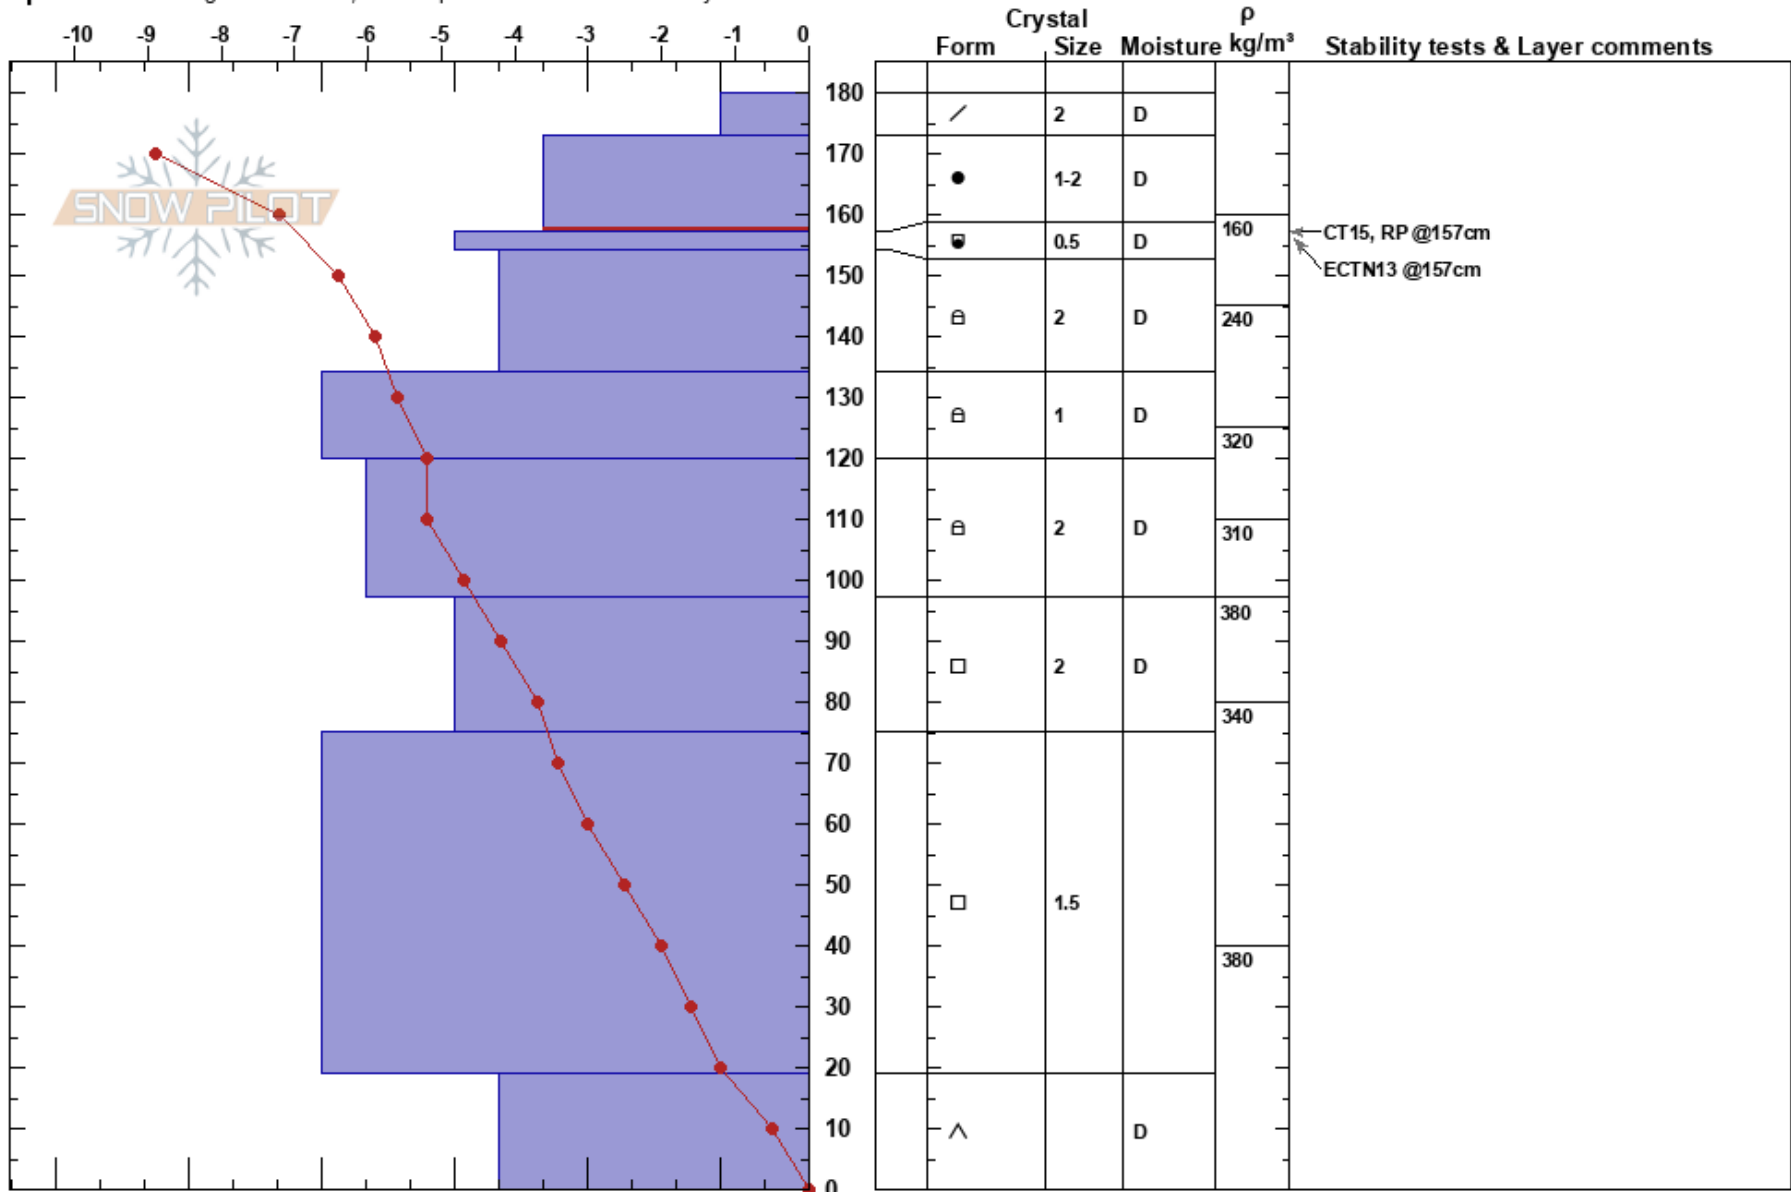

Pika Wx John Pelham
 Banff, Yoho and Kootenay 14/02/2023 - 10:00
 AB Co-ord: 51.46185N, -116.11895W
 Elevation: Slope Angle:
 Aspect: Wind Loading: no
 Specifics: Pit dug in a Ski Area; Pit is representative of backcountry

Stability: HS: 180 Layer Notes:
 Air Temperature: -8.9°C PF: 30 173-157cm: Problematic layer
 Sky Cover: OVC
 Precipitation: NO
 Wind: Calm

Notes: