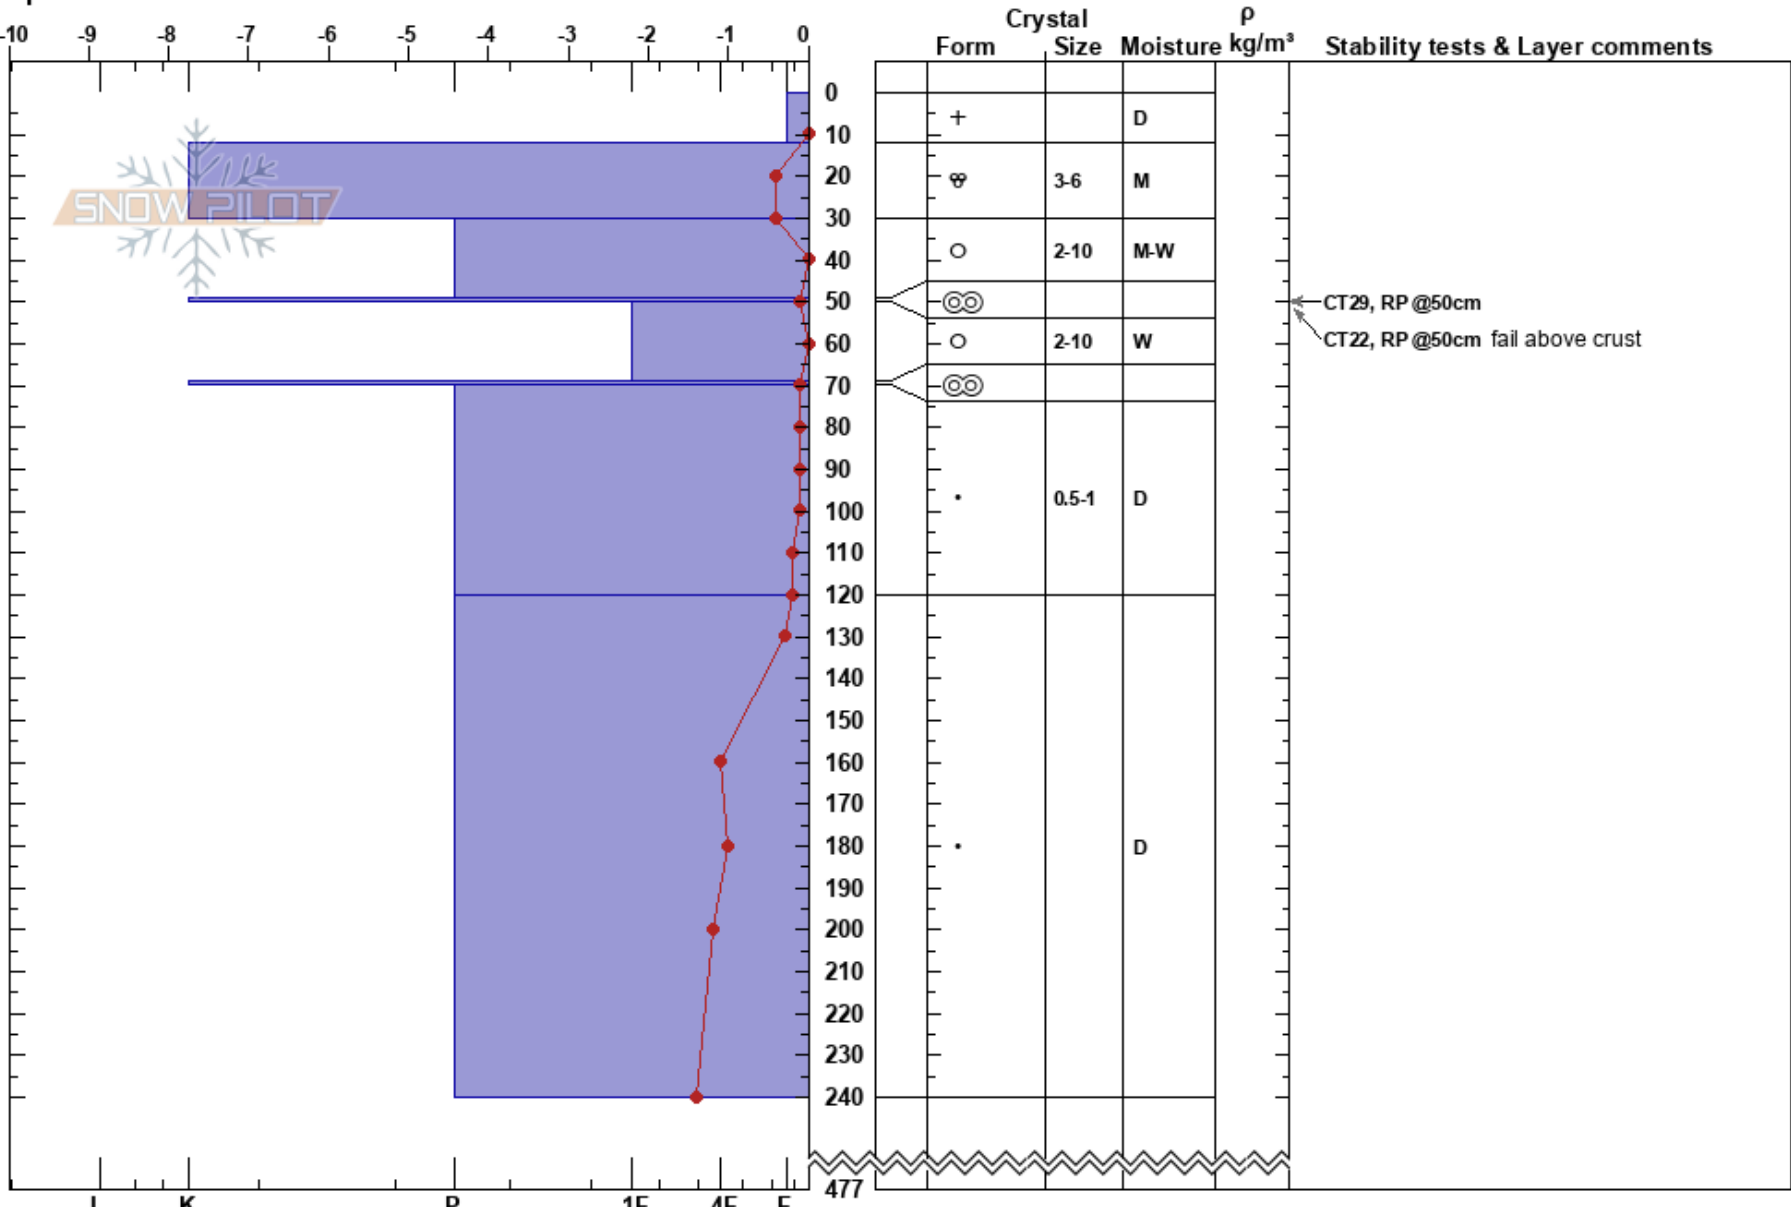

Goat Full Profile  
 Selkirks  
 BC  
 Elevation: 2091 m  
 Aspect: 270°  
 Specifics:

Pete Benton  
 15/04/2020 - 11:10  
 Co-ord: 49.44102N, -117.13252E  
 Slope Angle: 44°  
 Wind Loading: no

Stability: HS:477  
 Air Temperature: -0.2°C  
 Sky Cover: BKN  
 Precipitation: NO  
 Wind: NW Light Breeze

Layer Notes:  
 PF: 5  
 PS: 5

Notes: Open TL feature below cliffs, crossloaded feature.