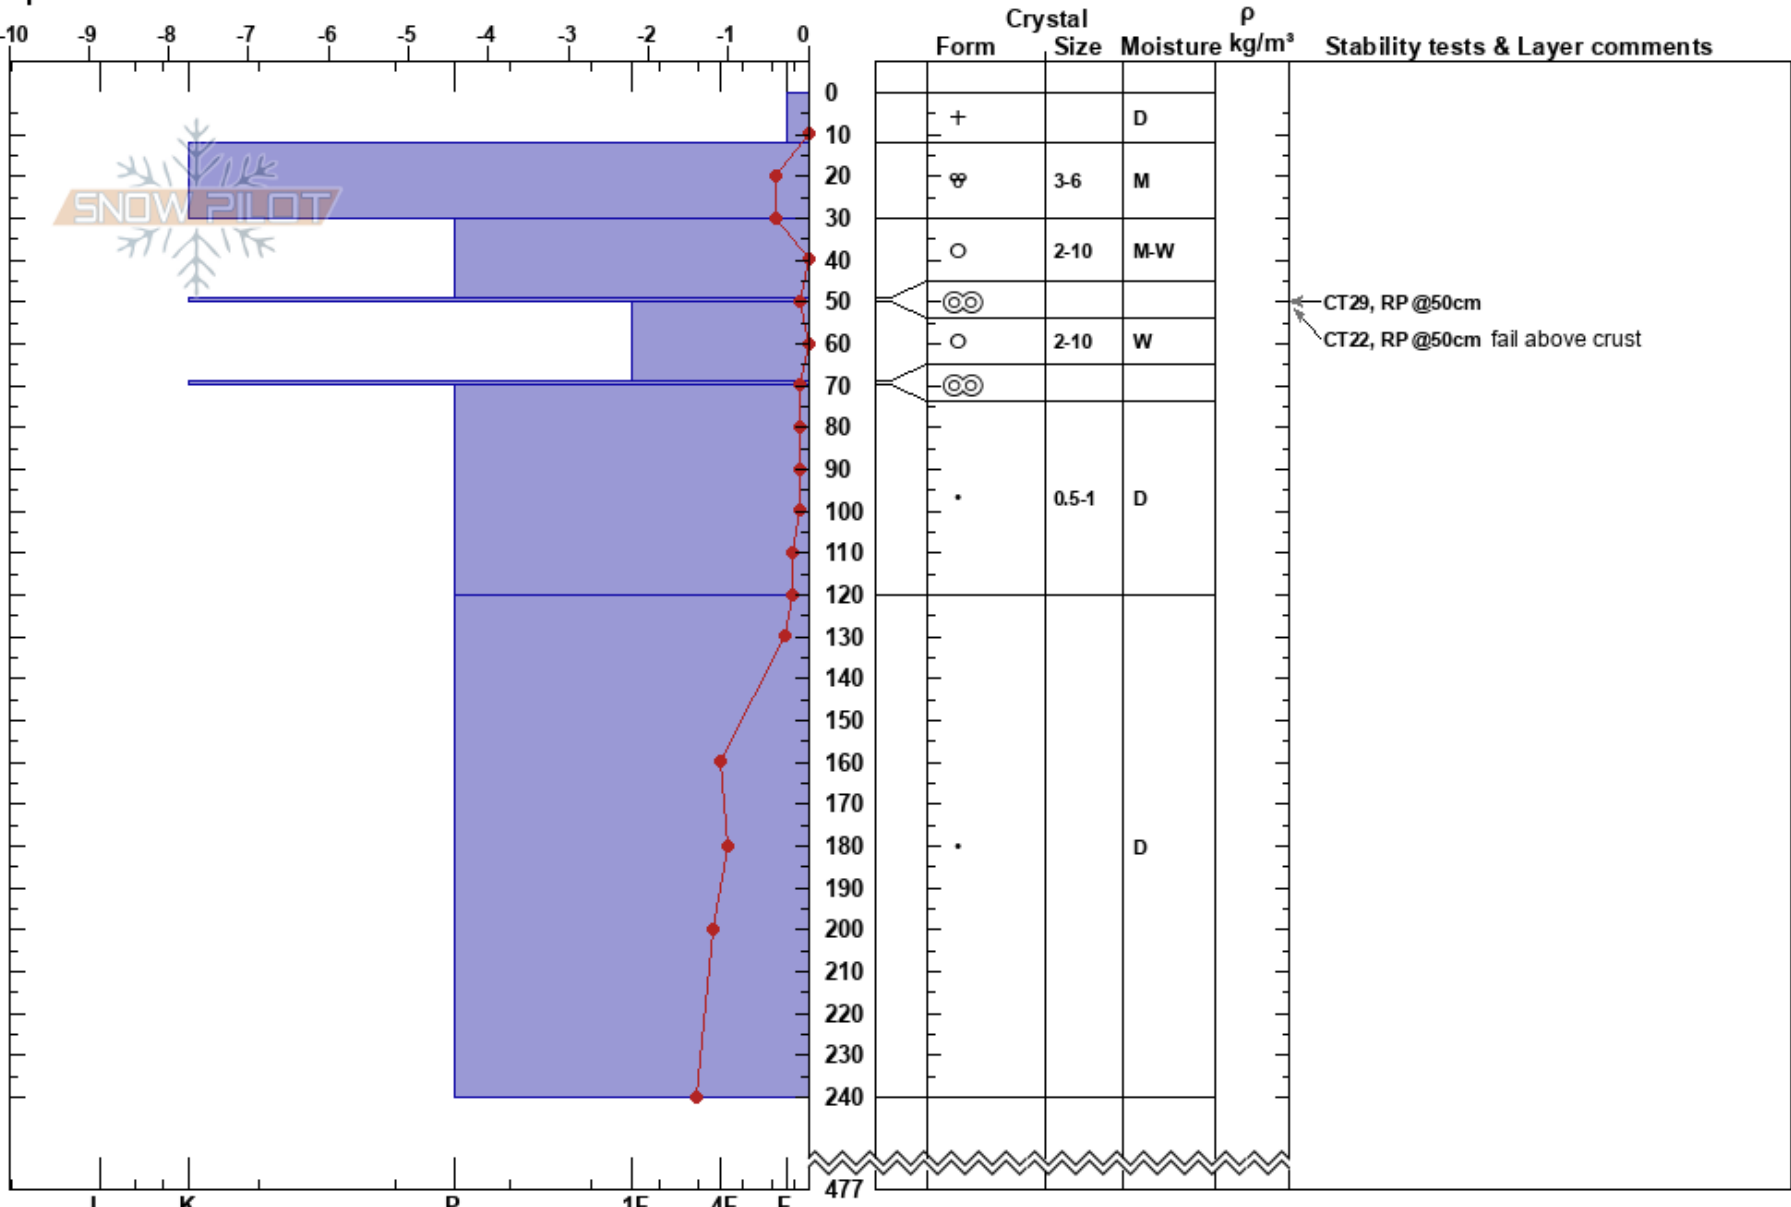

Goat Full Profile
 Selkirks
 BC
 Elevation: 2091 m
 Aspect: 270°
 Specifics:

Pete Benton
 15/04/2020 - 11:10
 Co-ord: 49.44102N, -117.13252E
 Slope Angle: 44°
 Wind Loading: no

Stability: HS:477
 Air Temperature: -0.2°C
 Sky Cover: BKN
 Precipitation: NO
 Wind: NW Light Breeze

Layer Notes:
 PF: 5
 PS: 5

Notes: Open TL feature below cliffs, crossloaded feature.