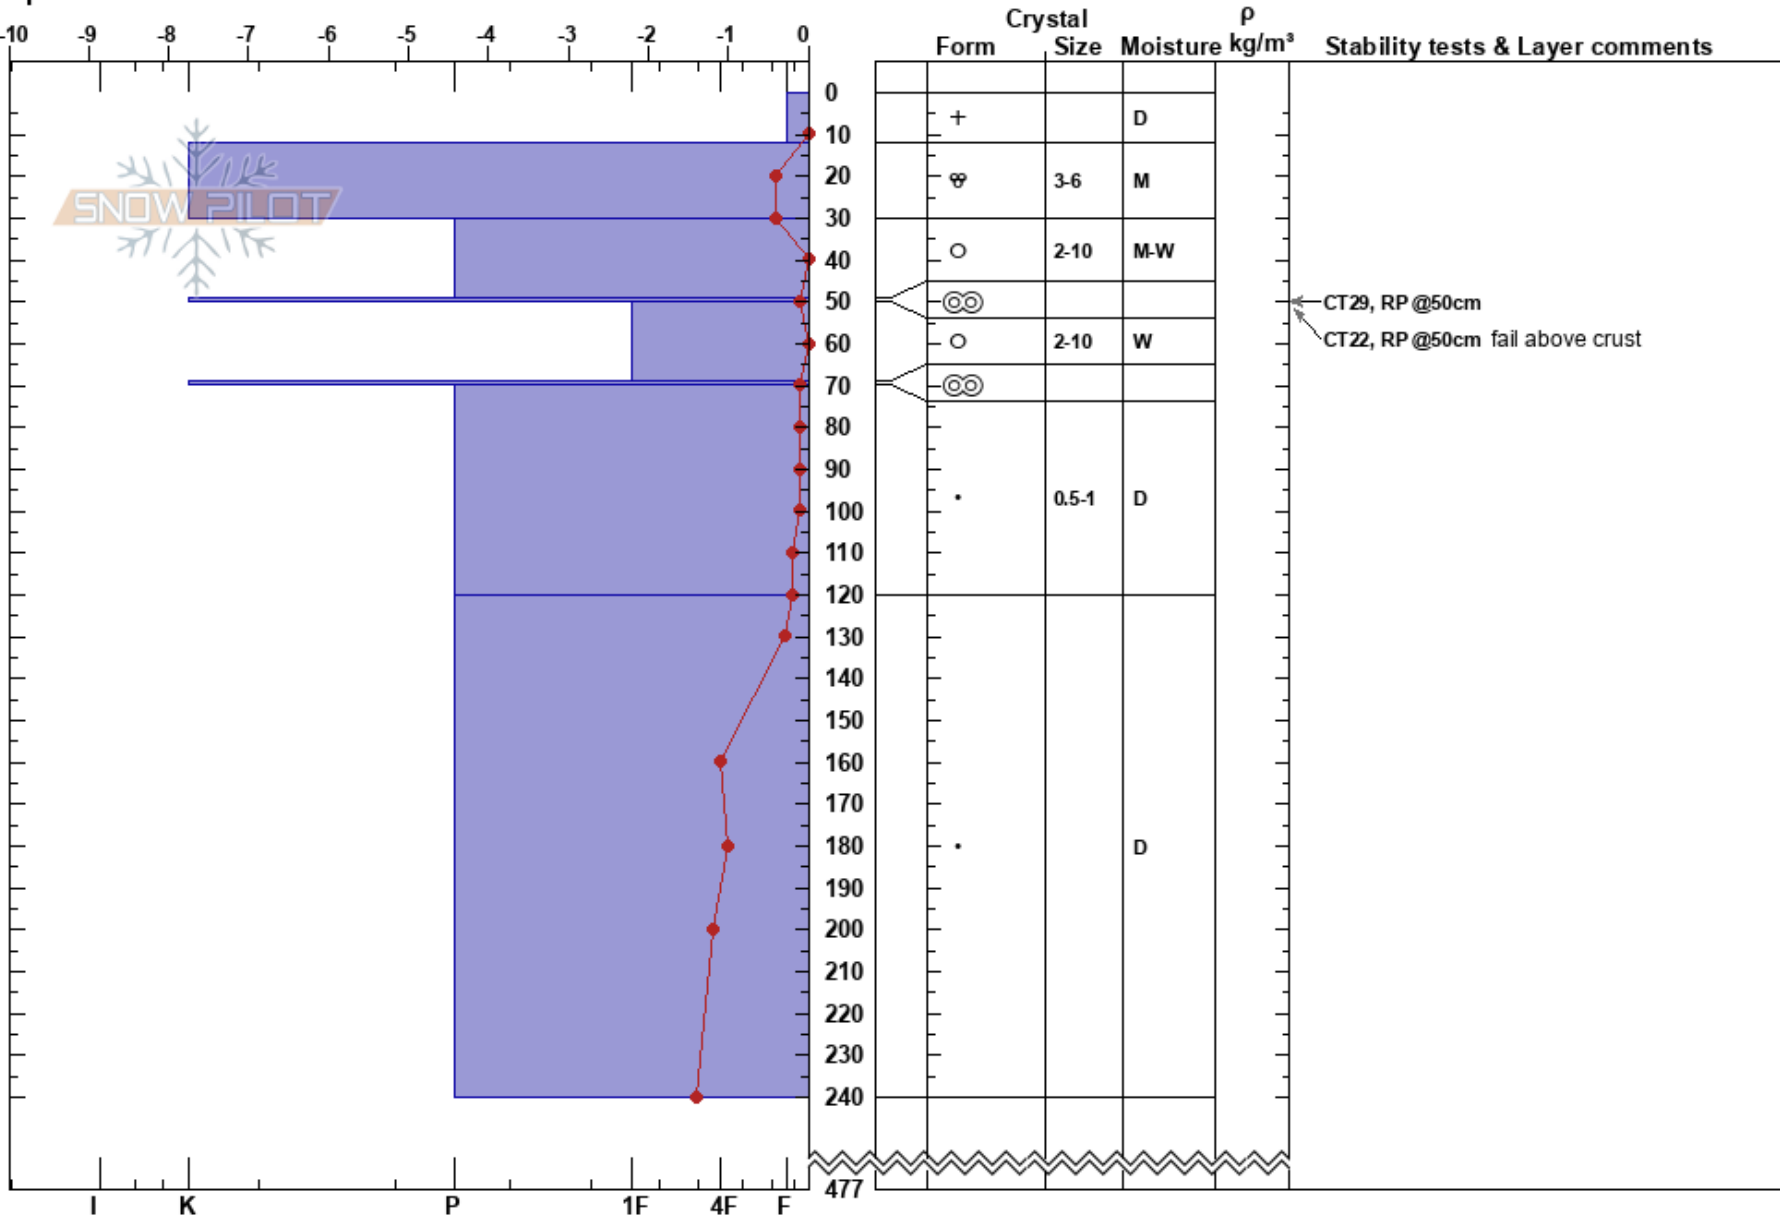

Goat Full Profile
 Selkirks
 BC
 Elevation: 2091 m
 Aspect: 270°
 Specifics:

Pete Benton
 15/04/2020 - 11:10
 Co-ord: 49.44102N, -117.13252E
 Slope Angle: 44°
 Wind Loading: no

Stability: HS:477
 Air Temperature: -0.2°C
 Sky Cover: BKN
 Precipitation: NO
 Wind: NW Light Breeze

Layer Notes:

PF: 5
 PS: 5

Notes: Open TL feature below cliffs, crossloaded feature.