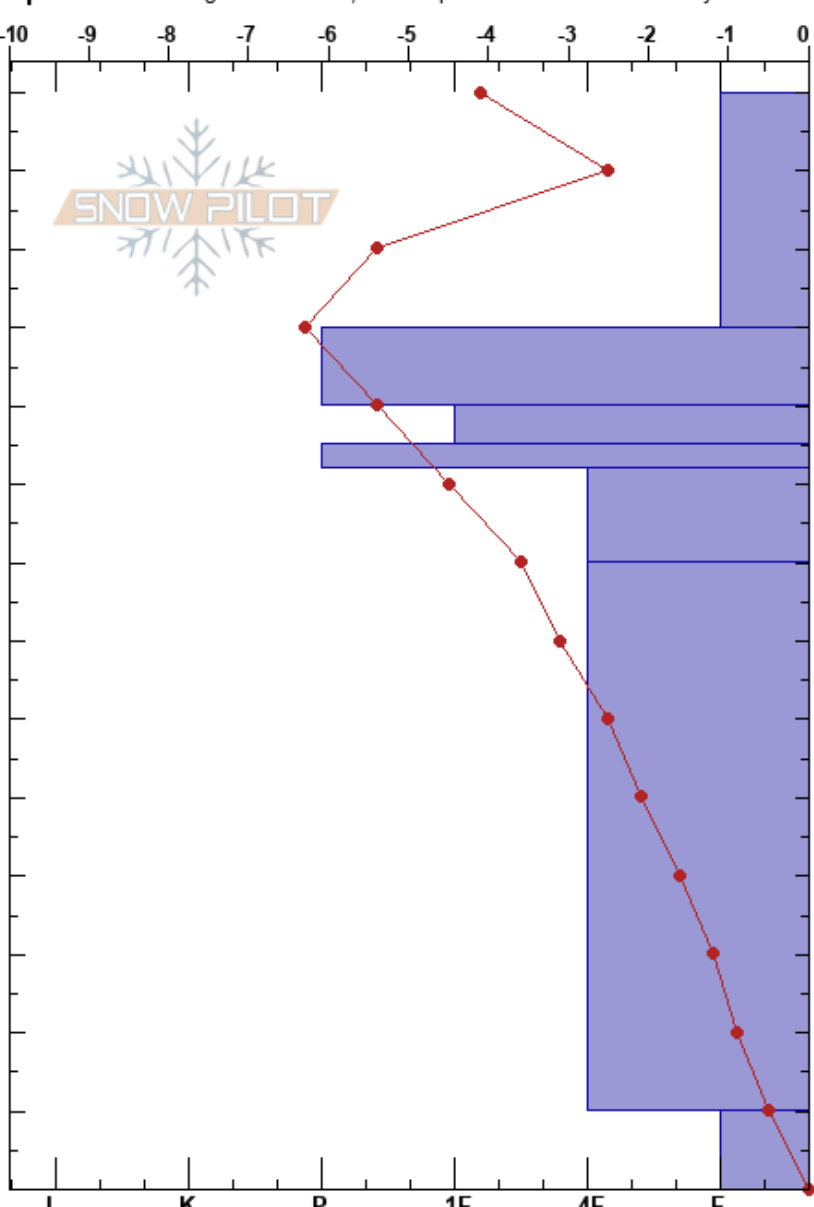

Eagle Ridge LL
 Lake Louise Ski
 AB
 Elevation: 2370 m
 Aspect: SE
 Specifics: Pit dug in a Ski Area; Pit is representative of backcountry

John Pelham
 27/01/2022 - 13:20
 Co-ord: 51.45840N, -116.12920W
 Slope Angle: 35°
 Wind Loading: no

Stability: **HS: 140** **Layer Notes:**
 Air Temperature: -4.1°C **PF: 35** 140-110cm: Problematic layer
 Sky Cover: BKN
 Precipitation: NO
 Wind: S Light Breeze

Form	Crystal		ρ kg/m ³	Stability tests & Layer comments
	Size	Moisture		
			86	
☐	1	D	86	
⊖	0.5	D		← CT12, RP @110cm ← CT13, RP @110cm
☐	1.5	D		
⊖		D		
☐	1.5	D		
			145	
				← CT27, BRK @60cm
			145	
∧	3-4	D	89	

Notes: steep, rocky, sparsely treed