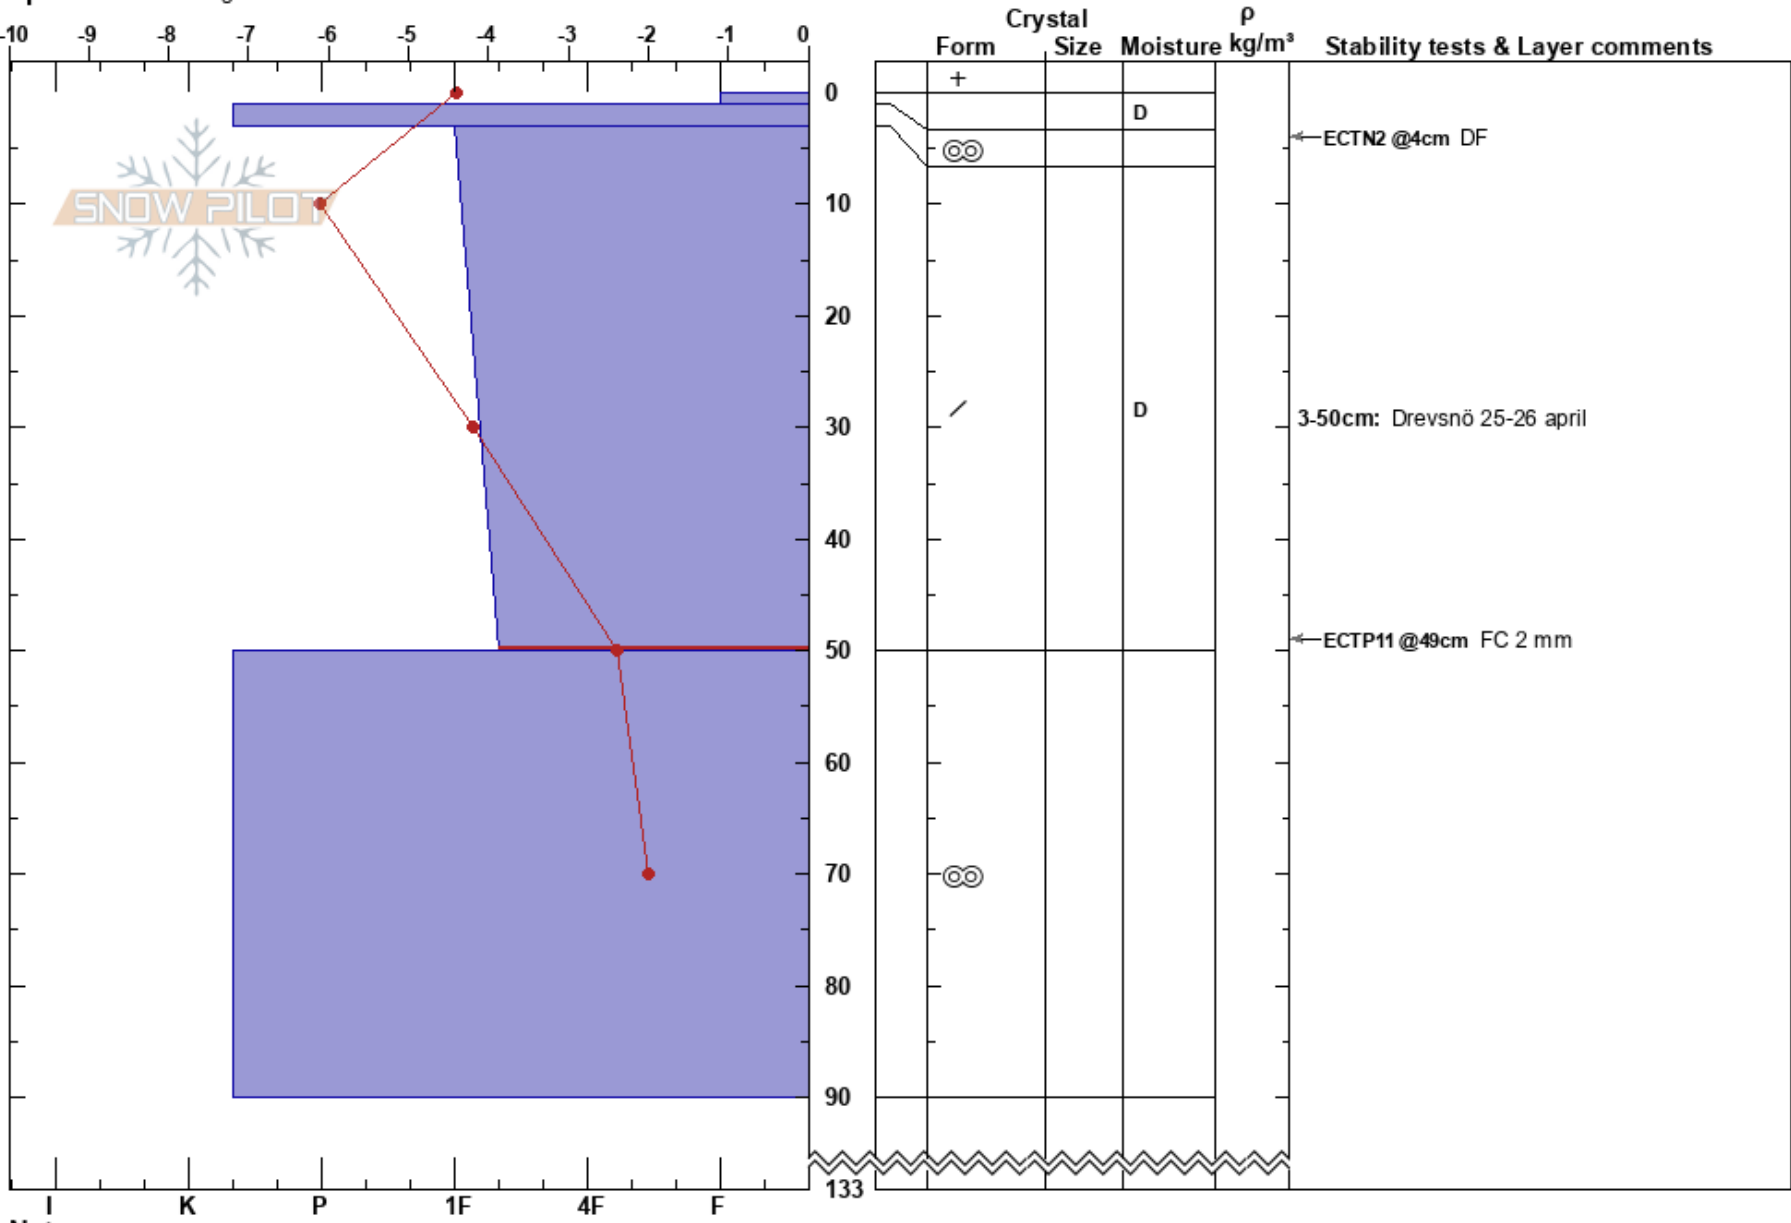

Mohtserevaajja
 Västra Vindelfjällen
 Sweden
Elevation: 1175 m
Aspect: 205°
Specifics: Cracking

Johan af Ekenstam
 29/04/2023 - 11:30
Co-ord: 33W 510636E 7302090N
Slope Angle: 26°
Wind Loading:

Stability: HS: 133
Air Temperature: -3.3°C **PF:** 4
Sky Cover: FEW
Precipitation: NO
Wind: W Light Breeze
Layer Notes:
 3-50cm: Drevsnö 25-26 april
 3-50cm: Problematic layer

Notes: Uppsprickning i ytfacetterade flak i närheten, 5-10 cm.