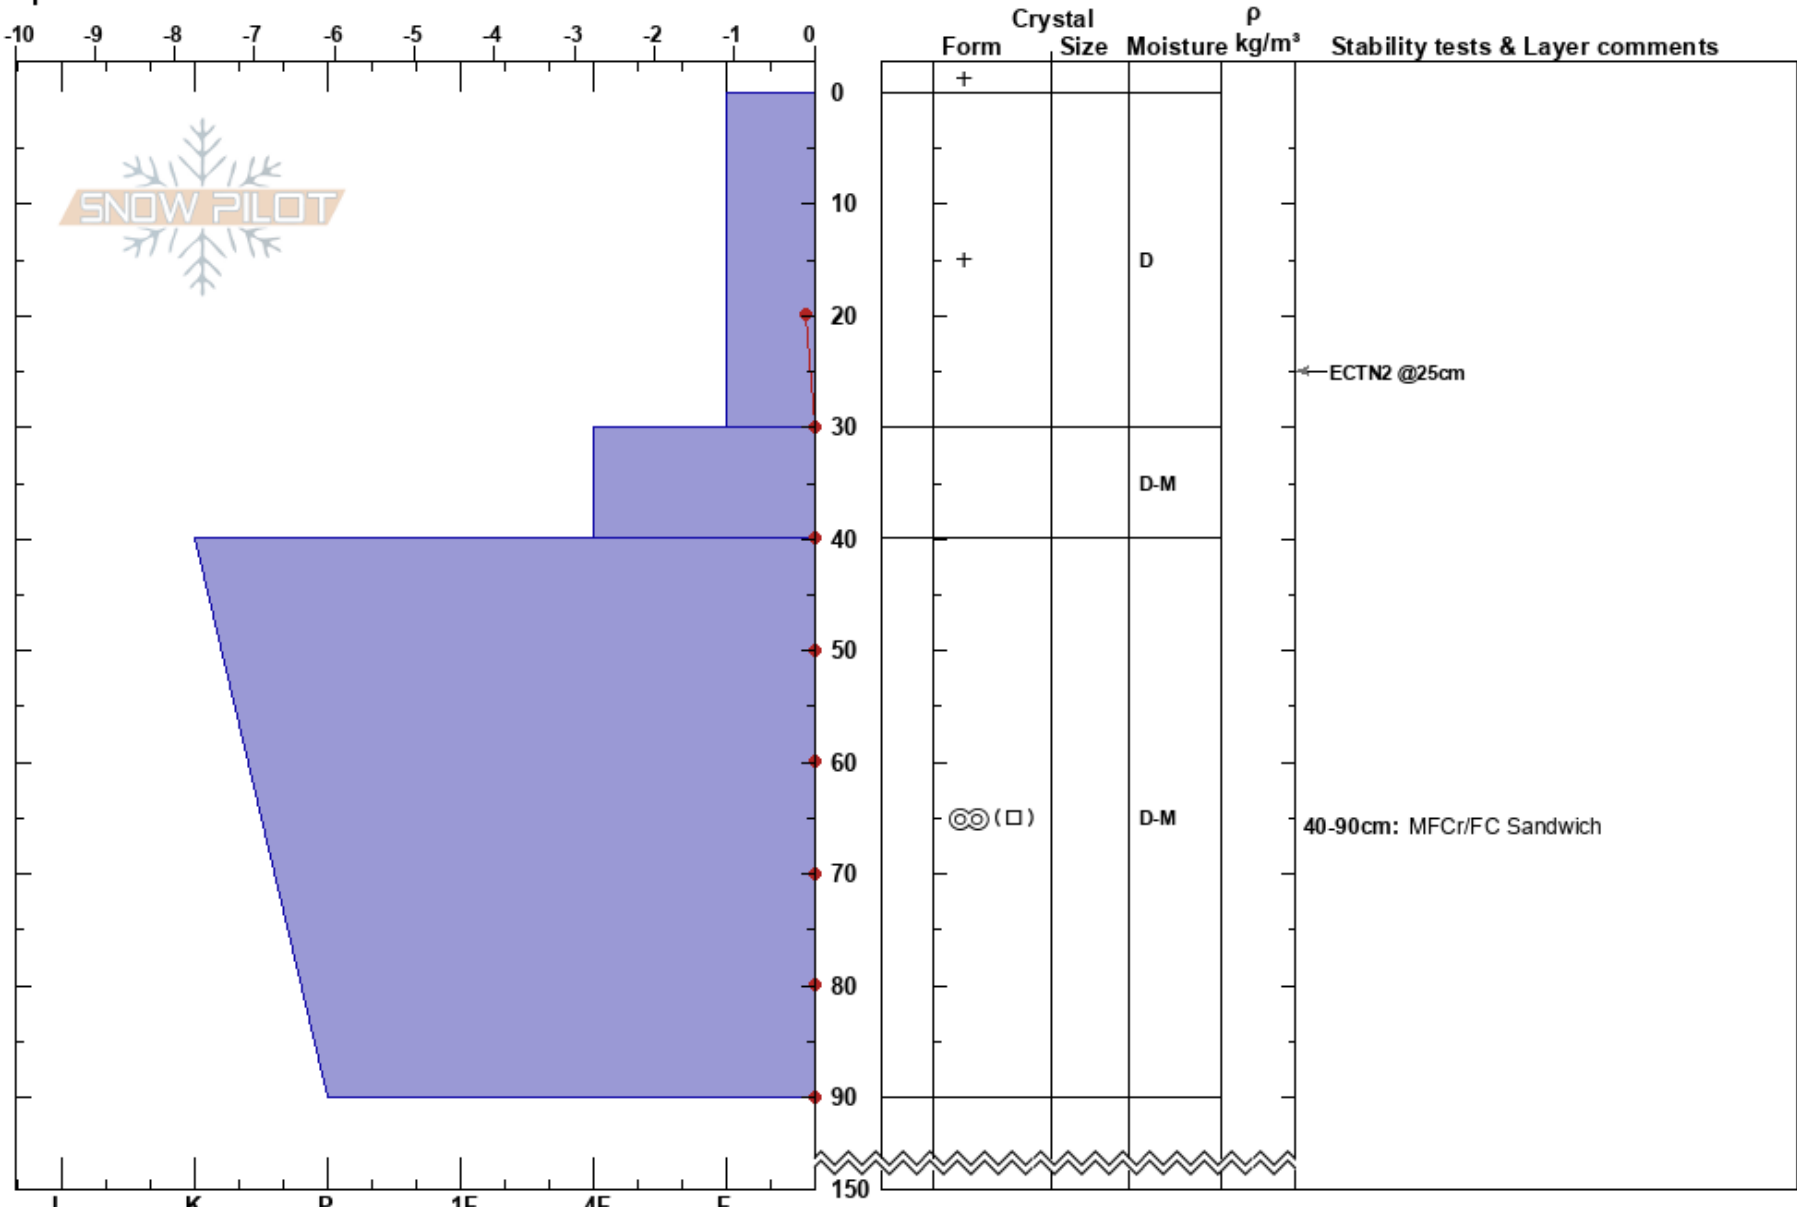

Nakeri
 Abisko
 Sweden
 Elevation: 850 m
 Aspect: E
 Specifics:

Erik Boström
 29/04/2023 - 11:10
 Co-ord: 34W 448509W 7563584N
 Slope Angle: 25°
 Wind Loading: no

Stability: HS: 150
 Air Temperature: -3.3°C PF: 45
 Sky Cover: OVC
 Precipitation: S-1
 Wind: N Light Breeze
 40-90cm: MFCr/FC Sandwich