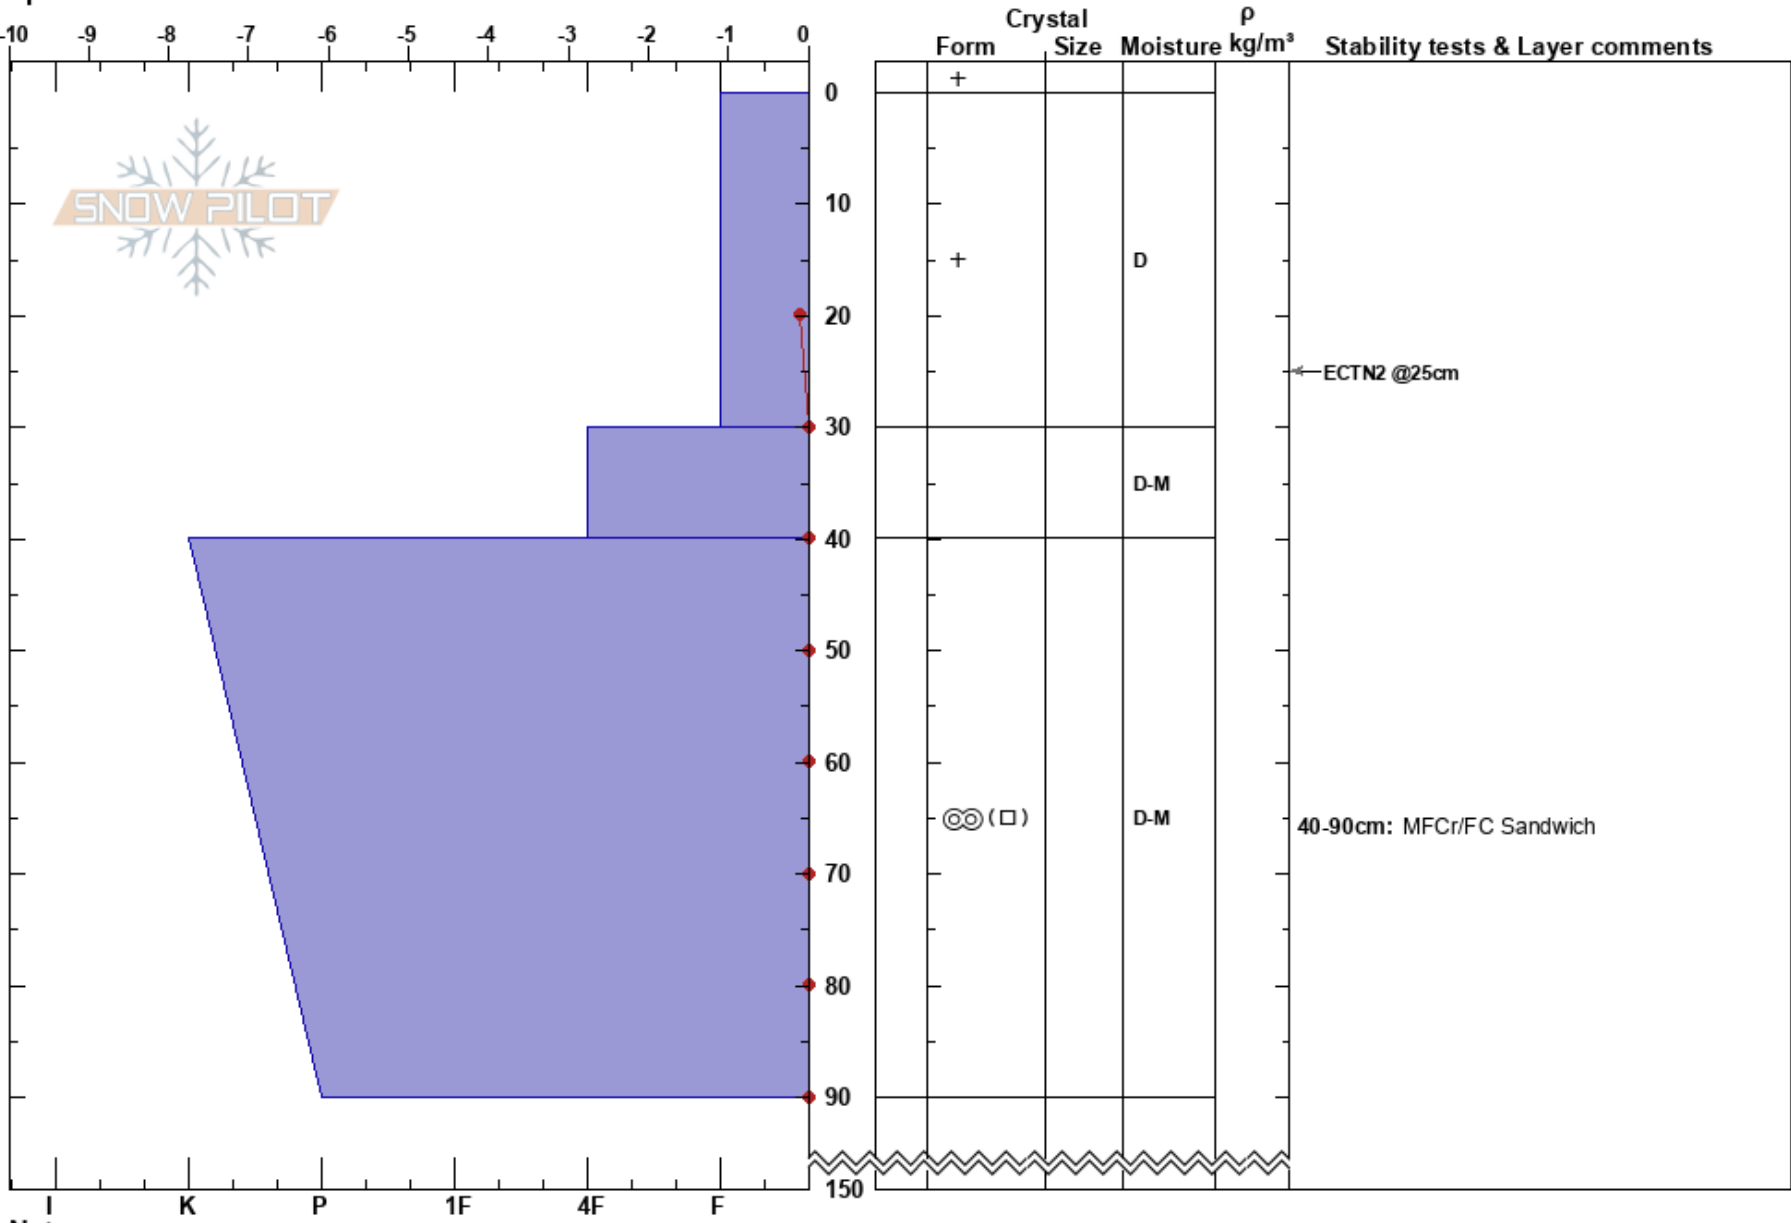

Nakeri
 Abisko
 Sweden
Elevation: 850 m
Aspect: E
Specifics:

Erik Boström
 29/04/2023 - 11:10
Co-ord: 34W 448509W 7563584N
Slope Angle: 25°
Wind Loading: no

Stability:
Air Temperature: -3.3°C **PF:** 45 **40-90cm:** MFCr/FC Sandwich
Sky Cover: OVC
Precipitation: S-1
Wind: N Light Breeze