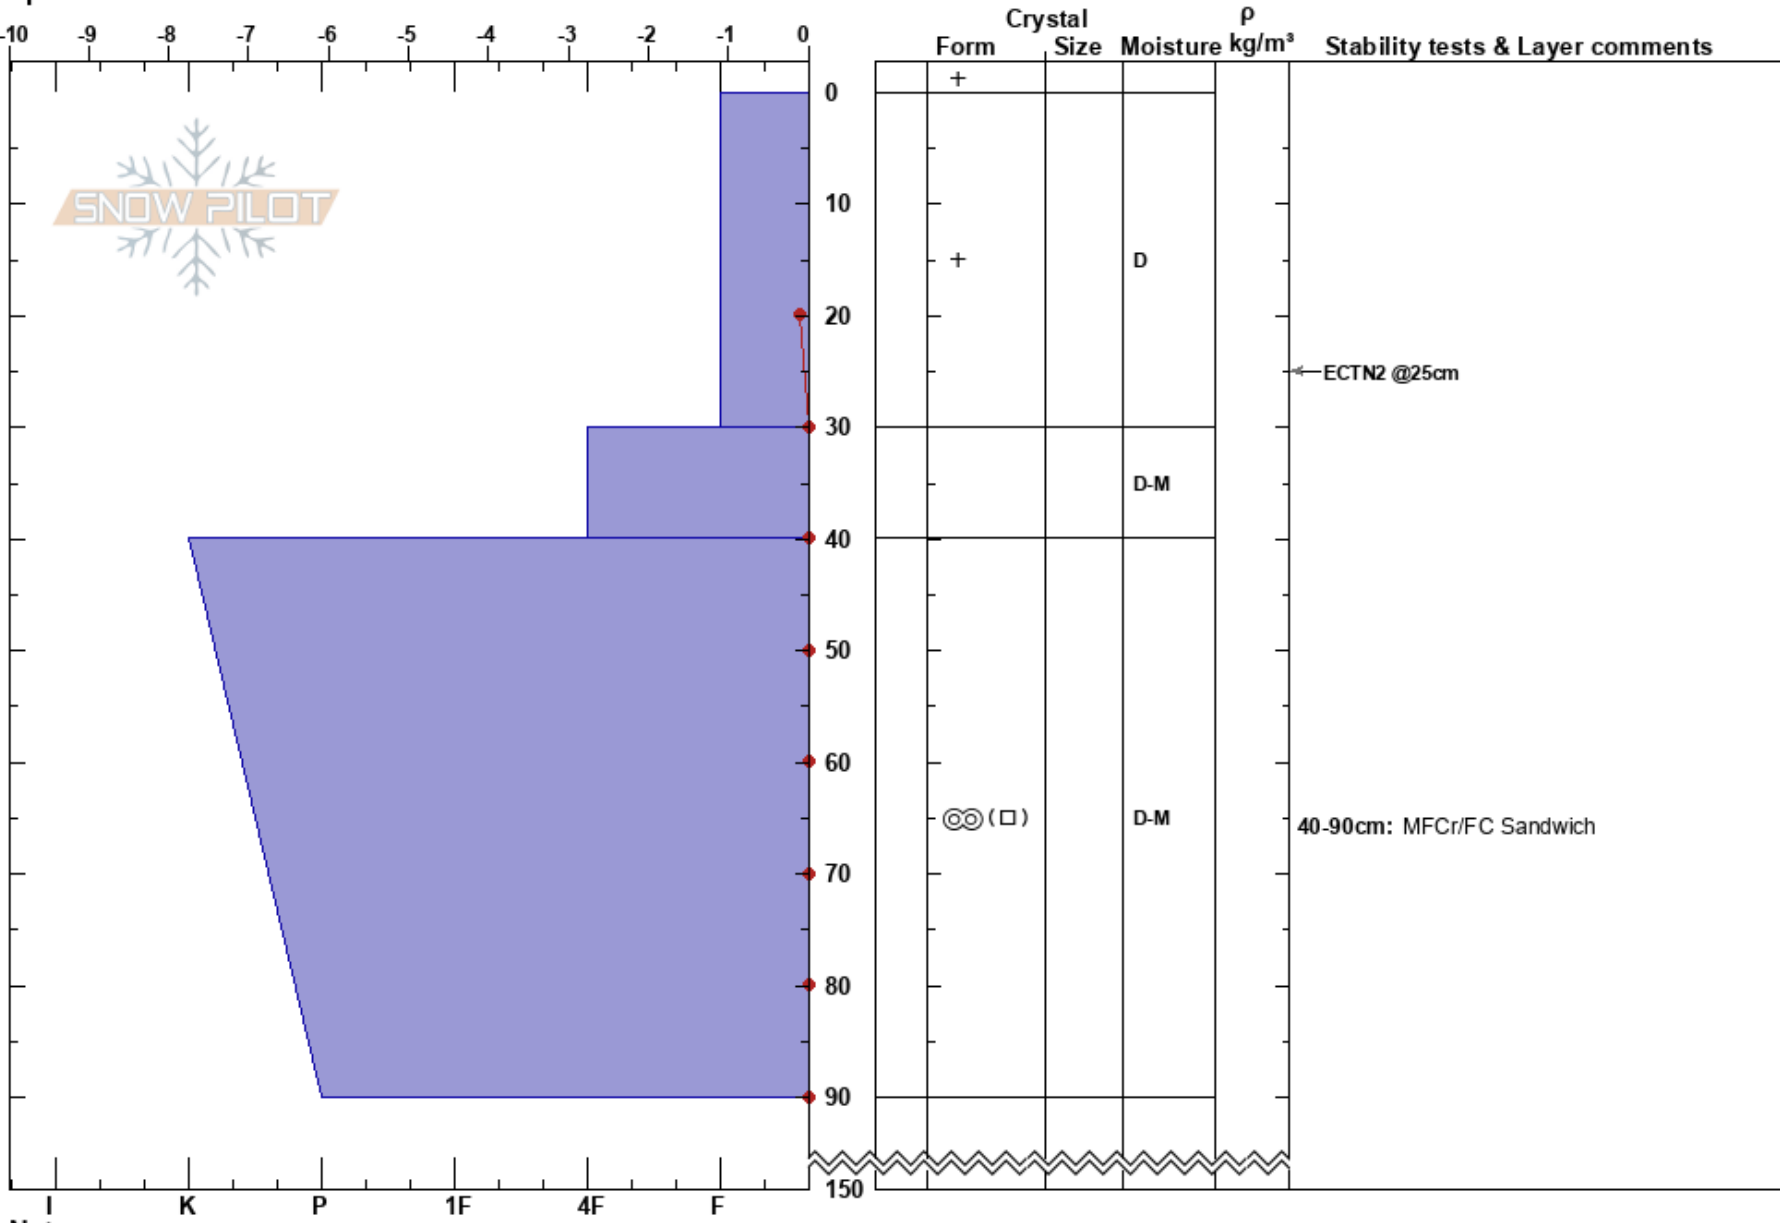

Nakeri
 Abisko
 Sweden
Elevation: 850 m
Aspect: E
Specifics:

Erik Boström
 29/04/2023 - 11:10
Co-ord: 34W 448509W 7563584N
Slope Angle: 25°
Wind Loading: no

Stability:
Air Temperature: -3.3°C **PF:** 45 **40-90cm:** MFCr/FC Sandwich
Sky Cover: OVC
Precipitation: S-1
Wind: N Light Breeze