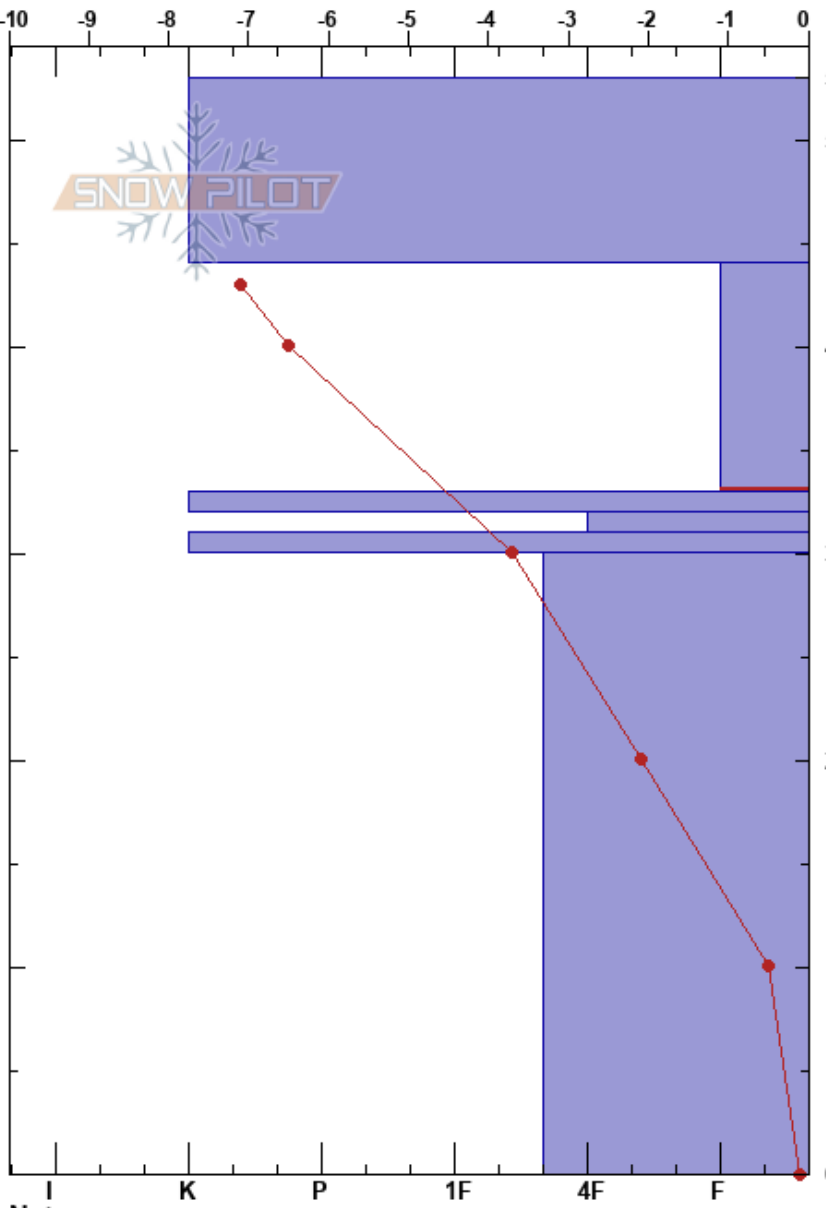

211204 Producer
 Monashee
 BC
 Elevation: 2040 m
 Aspect: 60°

Charles Albrow
 04/12/2021 - 11:00
 Co-ord: 50.90833N, -119.92645W
 Slope Angle: 31°
 Wind Loading:

Stability: **HS:53**
 Air Temperature: -11.3°C PF: 5
 Sky Cover: X
 Precipitation: S-1
 Wind: Calm
 Layer Notes: 44-33cm: Problematic layer

Specifics: Pit dug in a Ski Area; Pit is representative of backcountry

Form	Crystal		Moisture	ρ kg/m ³	Stability tests & Layer comments
	Size				
+	2				
⊙			D		
□	1-2		D		
■			D		← CT8, SC @33cm
□	1-2		D		
■			D		
□ (∧)	2-5		D		← CT8, SC @21cm
					← RB7