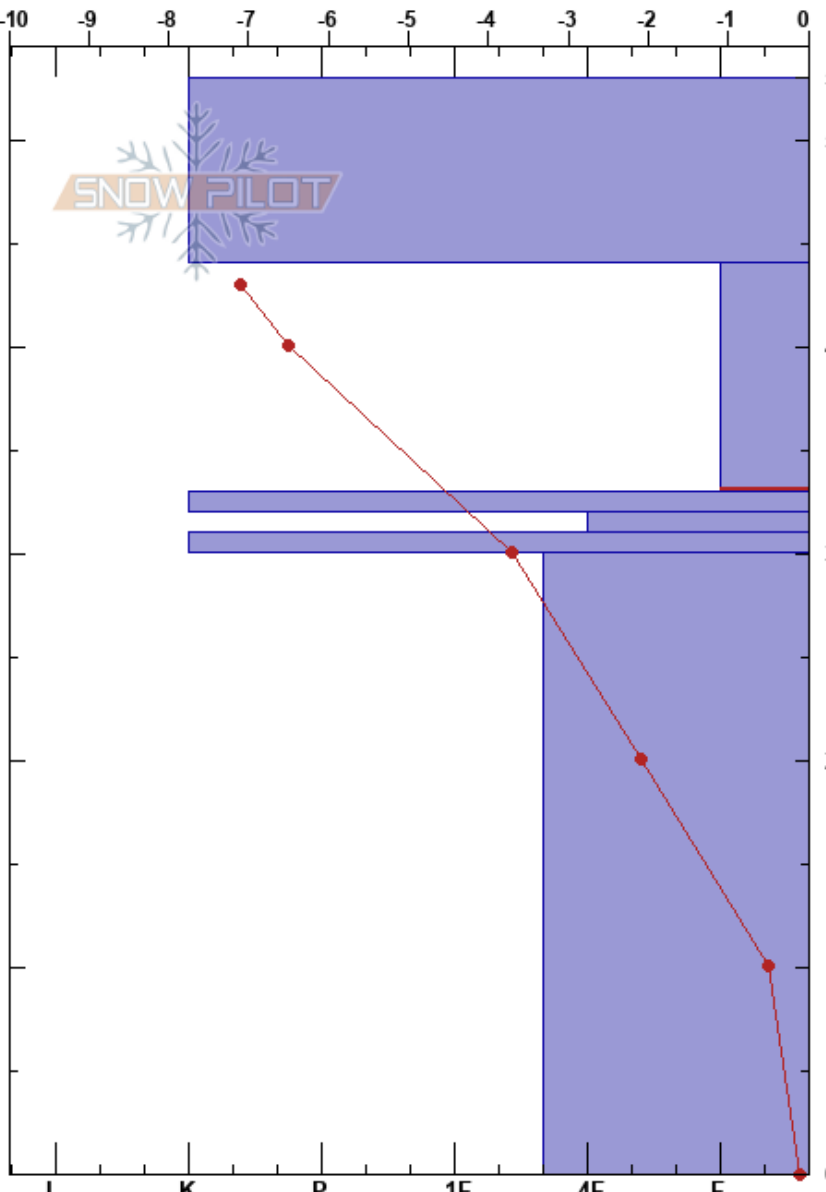

211204 Producer
 Monashee
 BC
 Elevation: 2040 m
 Aspect: 60°

Charles Albrow
 04/12/2021 - 11:00
 Co-ord: 50.90833N, -119.92645W
 Slope Angle: 31°
 Wind Loading:

Stability: **HS:53**
 Air Temperature: -11.3°C PF: 5
 Sky Cover: X
 Precipitation: S-1
 Wind: Calm
 Layer Notes: 44-33cm: Problematic layer

Specifics: Pit dug in a Ski Area; Pit is representative of backcountry

Form	Crystal		Moisture	ρ kg/m ³	Stability tests & Layer comments
	Size	Size			
+	2				
⊙			D		
□	1-2		D		
■			D		← CT8, SC @33cm
□	1-2		D		
■			D		
□ (∧)	2-5		D		← CT8, SC @21cm
					← RB7