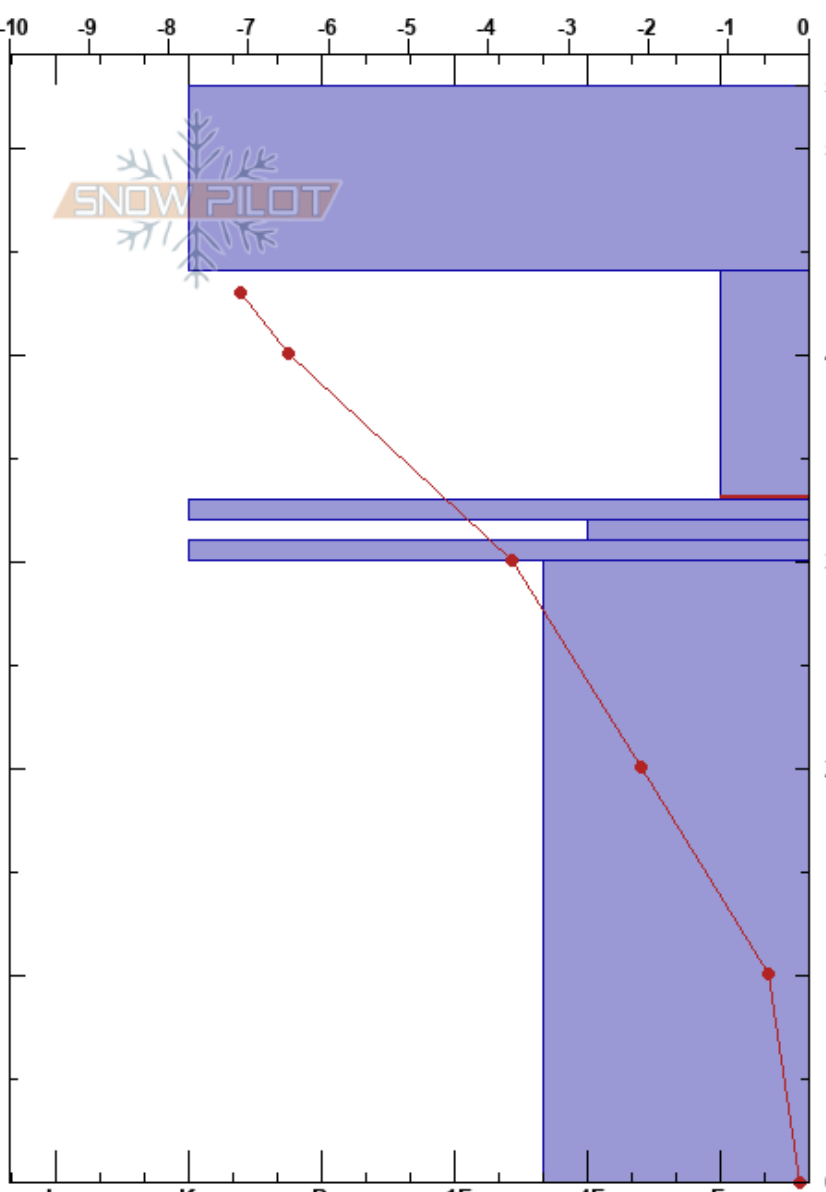

211204 Producer
 Monashee
 BC
 Elevation: 2040 m
 Aspect: 60°

Charles Albrow
 04/12/2021 - 11:00
 Co-ord: 50.90833N, -119.92645W
 Slope Angle: 31°
 Wind Loading:

Stability: **HS:53**
 Air Temperature: -11.3°C PF: 5
 Sky Cover: X
 Precipitation: S-1
 Wind: Calm
 Layer Notes: 44-33cm: Problematic layer

Specifics: Pit dug in a Ski Area; Pit is representative of backcountry

Form	Crystal		Moisture	ρ kg/m ³	Stability tests & Layer comments
	Size				
+	2				
⊙			D		
□	1-2		D		
■			D		← CT8, SC @33cm
□	1-2		D		
■			D		
□ (∧)	2-5		D		← CT8, SC @21cm
					← RB7