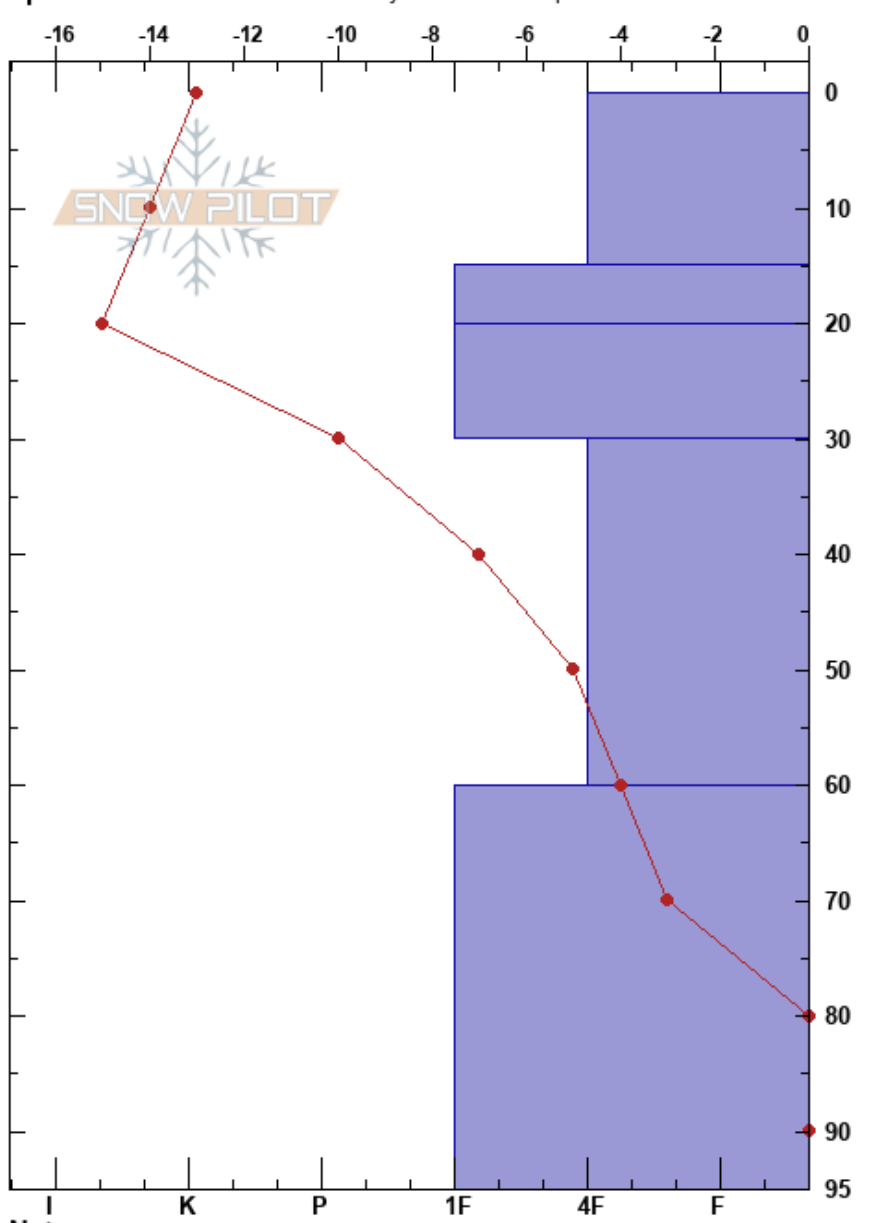

Chester Lake Meadow
 Kananaskis
 AB
 Elevation: 2193 m
 Aspect: NW
 Specifics: Recent avalanche activity on different slopes

Jeffery McKeough
 04/01/2023 - 12:43
 Co-ord: 11U 621118E 5630038N
 Slope Angle: 20°
 Wind Loading:

Stability:
 Air Temperature: -10.5°C PF: 45
 Sky Cover: BKN
 Precipitation: S-1
 Wind: SW Light Breeze

HS:95
 Layer Notes:
 30-60cm: Problematic layer

Form	Crystal Size	Moisture	ρ kg/m ³	Stability tests & Layer comments
+				
V (/)	-10(2)	D		
•	1-2	D		
□	-3	D		← CT13, RP @25cm x 2
□	-3			
				← CT21, RP @50cm ← ECTP29 @50cm
(^)	-5(5)			