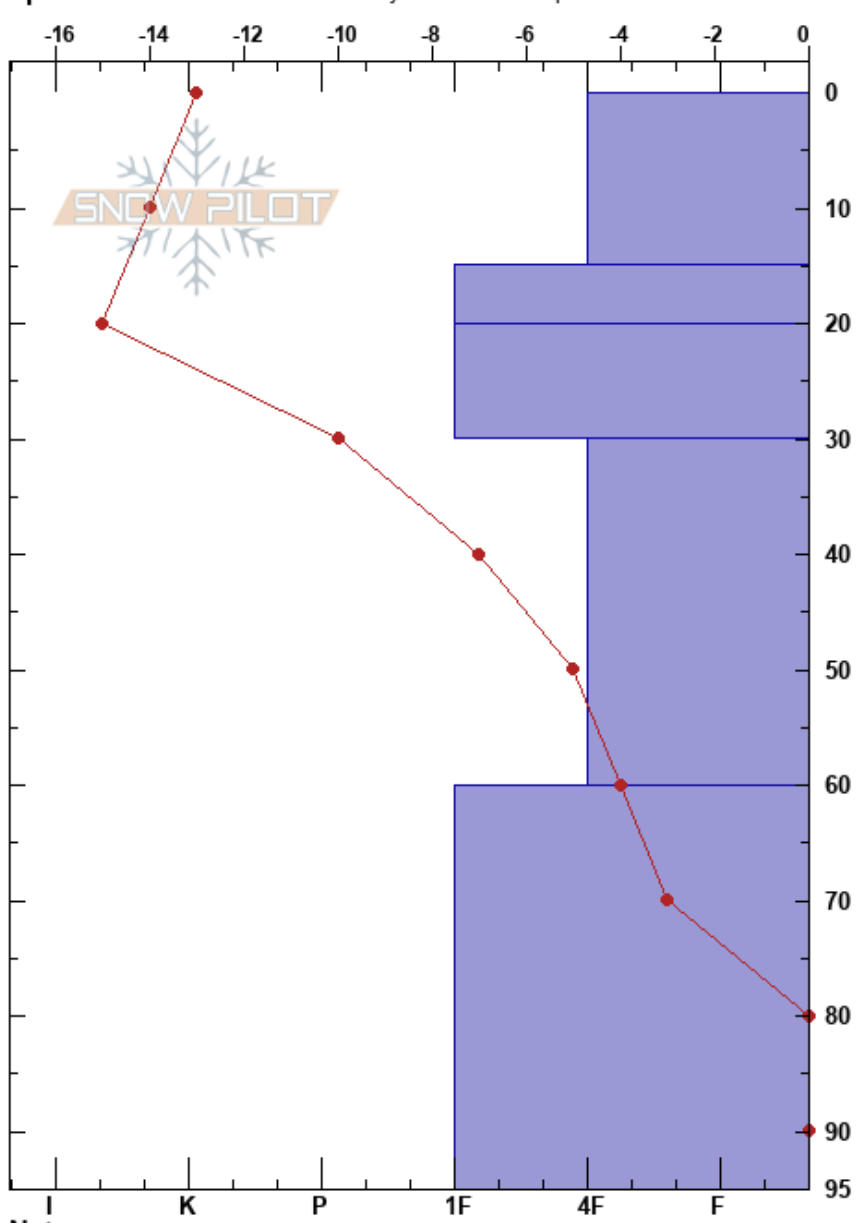

Chester Lake Meadow  
 Kananaskis  
 AB  
 Elevation: 2193 m  
 Aspect: NW  
 Specifics: Recent avalanche activity on different slopes

Jeffery McKeough  
 04/01/2023 - 12:43  
 Co-ord: 11U 621118E 5630038N  
 Slope Angle: 20°  
 Wind Loading:

Stability:  
 Air Temperature: -10.5°C PF: 45  
 Sky Cover: BKN  
 Precipitation: S-1  
 Wind: SW Light Breeze

HS:95  
 Layer Notes:  
 30-60cm: Problematic layer

Form	Crystal Size	Moisture	$\rho$ kg/m <sup>3</sup>	Stability tests & Layer comments
+				
V ( / )	-10(2)	D		
•	1-2	D		
□	-3	D		← CT13, RP @25cm x 2
□	-3			← CT21, RP @50cm ← ECTP29 @50cm
( ^ )	-5(5)			