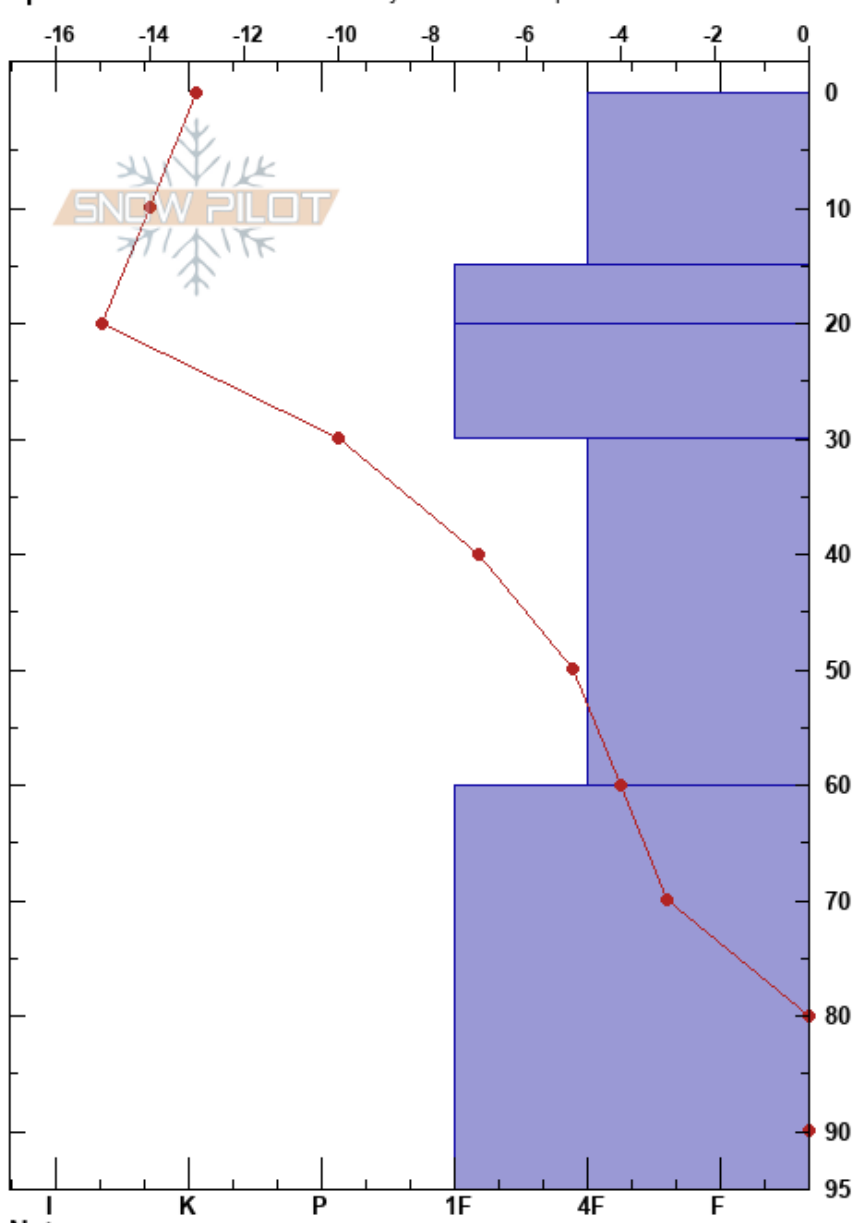

Chester Lake Meadow
 Kananaskis
 AB
 Elevation: 2193 m
 Aspect: NW
 Specifics: Recent avalanche activity on different slopes

Jeffery McKeough
 04/01/2023 - 12:43
 Co-ord: 11U 621118E 5630038N
 Slope Angle: 20°
 Wind Loading:

Stability:
 Air Temperature: -10.5°C PF: 45
 Sky Cover: BKN
 Precipitation: S-1
 Wind: SW Light Breeze

HS:95
 Layer Notes:
 30-60cm: Problematic layer

Form	Crystal Size	Moisture	ρ kg/m ³	Stability tests & Layer comments
+				
V (/)	-10(2)	D		
•	1-2	D		
□	-3	D		← CT13, RP @25cm x 2
□	-3			← CT21, RP @50cm ← ECTP29 @50cm
(^)	-5(5)			