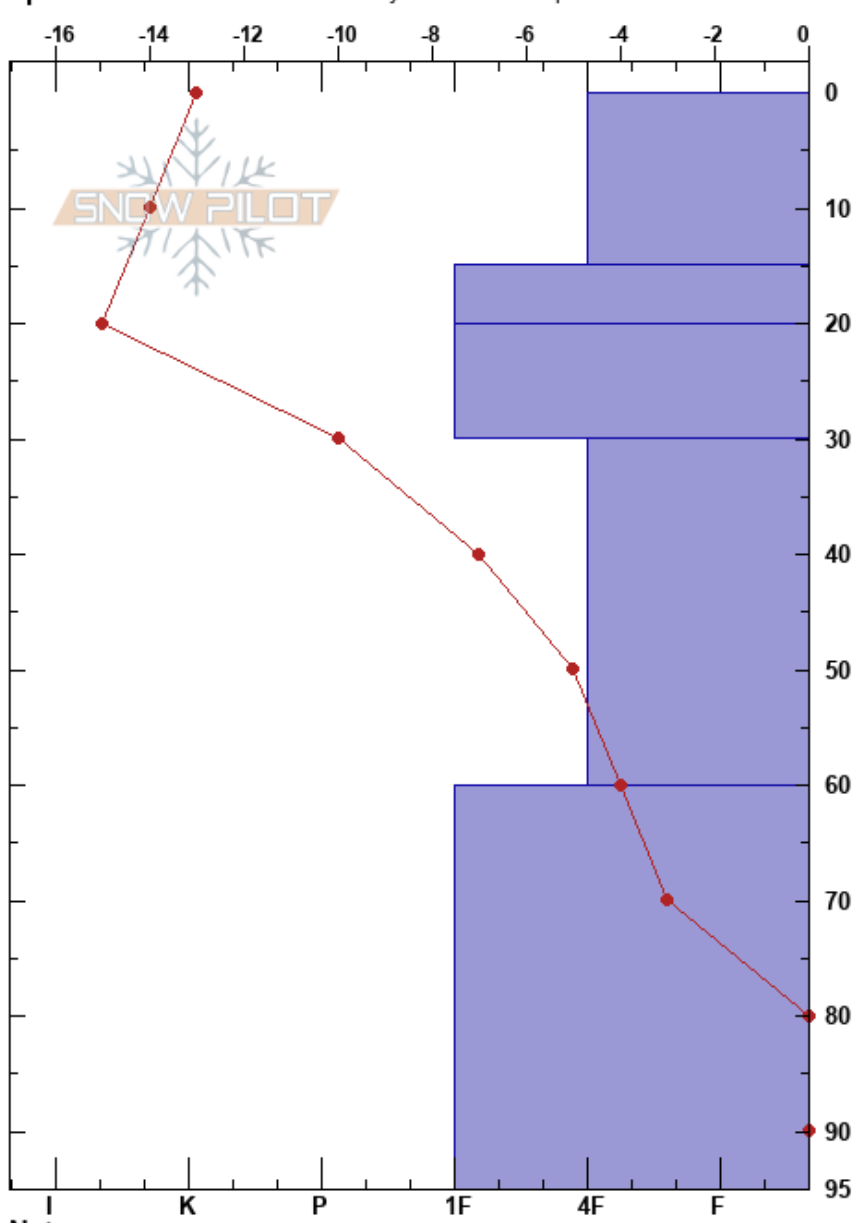

Chester Lake Meadow  
 Kananaskis  
 AB  
 Elevation: 2193 m  
 Aspect: NW  
 Specifics: Recent avalanche activity on different slopes

Jeffery McKeough  
 04/01/2023 - 12:43  
 Co-ord: 11U 621118E 5630038N  
 Slope Angle: 20°  
 Wind Loading:

Stability:  
 Air Temperature: -10.5°C PF: 45  
 Sky Cover: BKN  
 Precipitation: S-1  
 Wind: SW Light Breeze

HS:95  
 Layer Notes:  
 30-60cm: Problematic layer

Form	Crystal Size	Moisture	$\rho$ kg/m <sup>3</sup>	Stability tests & Layer comments
+				
V ( / )	-10(2)	D		
•	1-2	D		
□	-3	D		← CT13, RP @25cm x 2
□	-3			
				← CT21, RP @50cm ← ECTP29 @50cm
( ^ )	-5(5)			