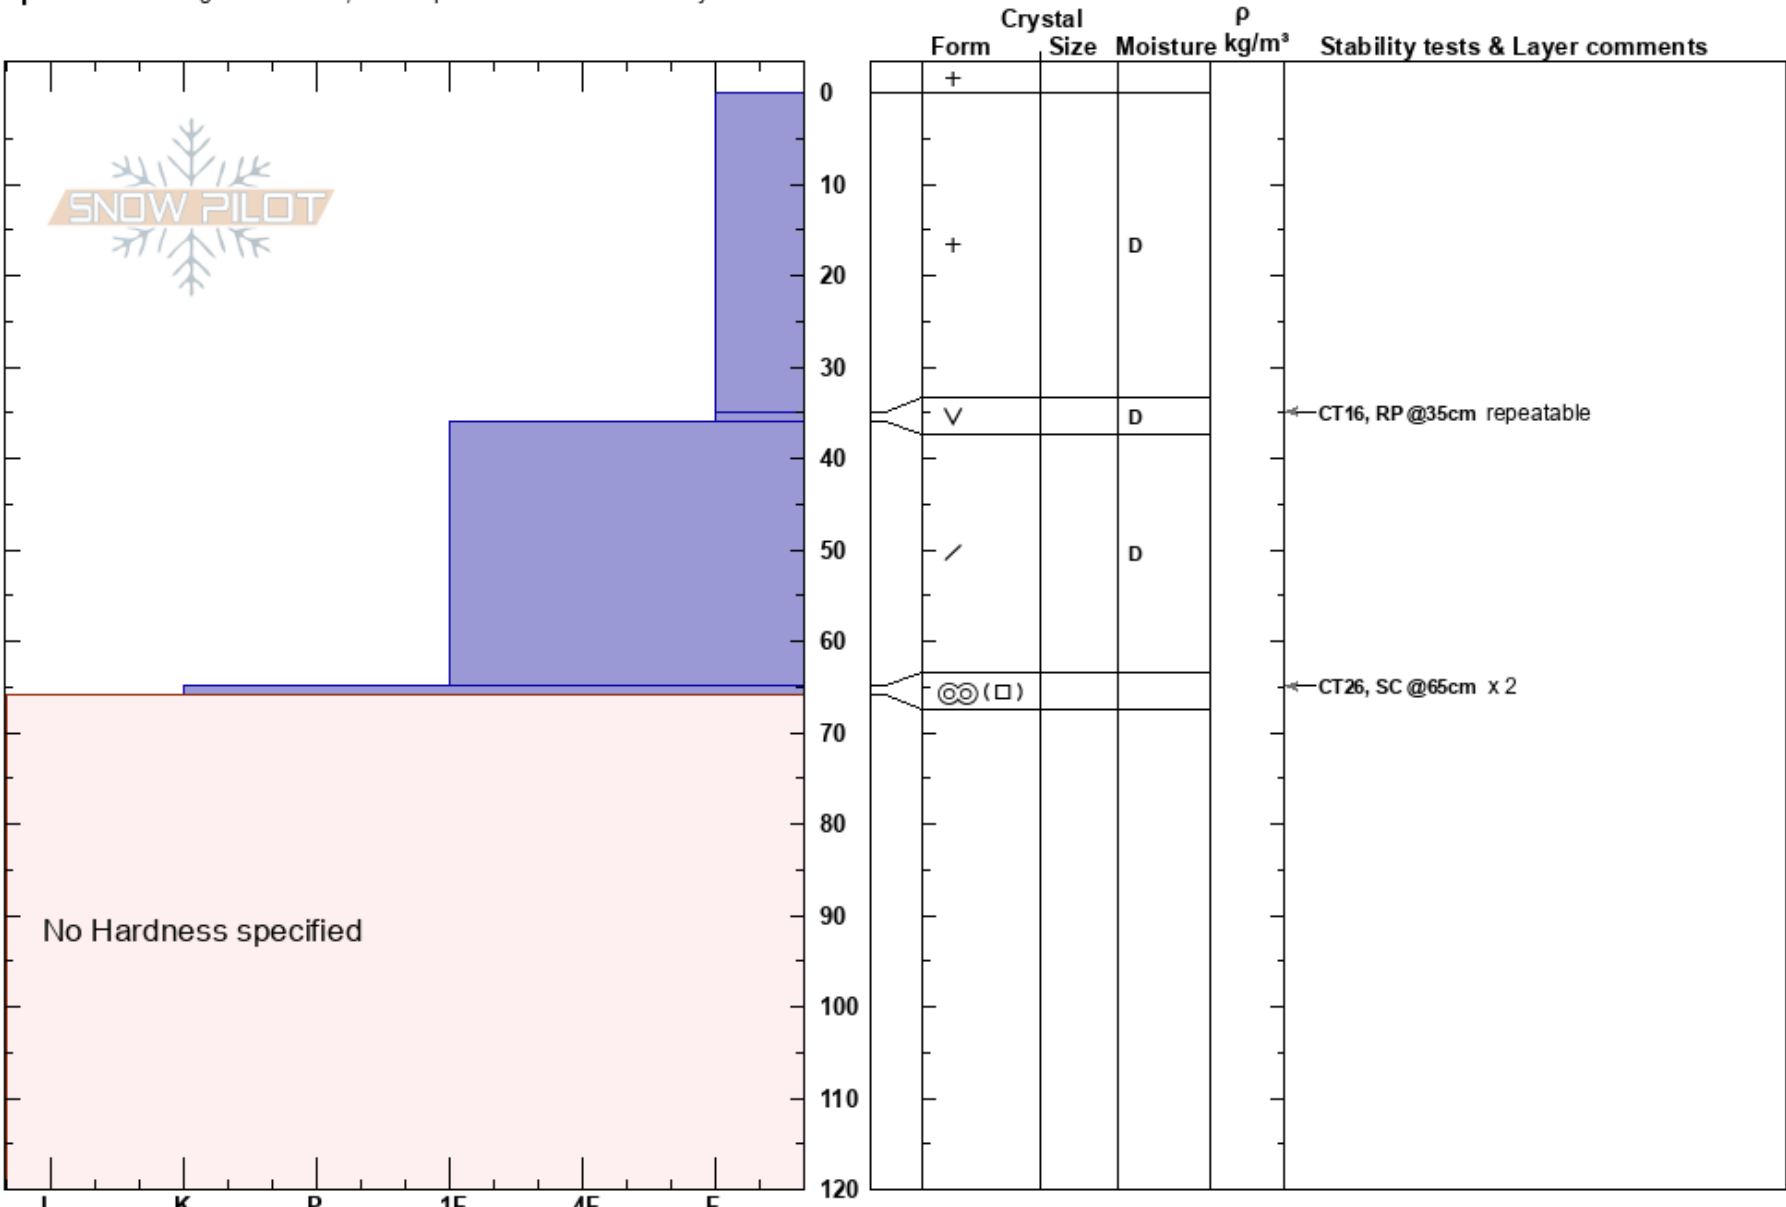

Piccolo Shoulder  
 Whistler  
 BC  
 Elevation: 1814 m  
 Aspect: NW  
 Specifics: Pit dug in a Ski Area; Pit is representative of backcountry

Jeffery McKeough  
 09/12/2022 - 13:30  
 Co-ord:  
 Slope Angle:  
 Wind Loading:

Stability:  
 Air Temperature:  
 Sky Cover: OVC  
 Precipitation: S-1  
 Wind: S Light Breeze

HS: 120  
 PF: 80 65-66cm: Problematic layer  
 PS: 30

Layer Notes:

Notes: