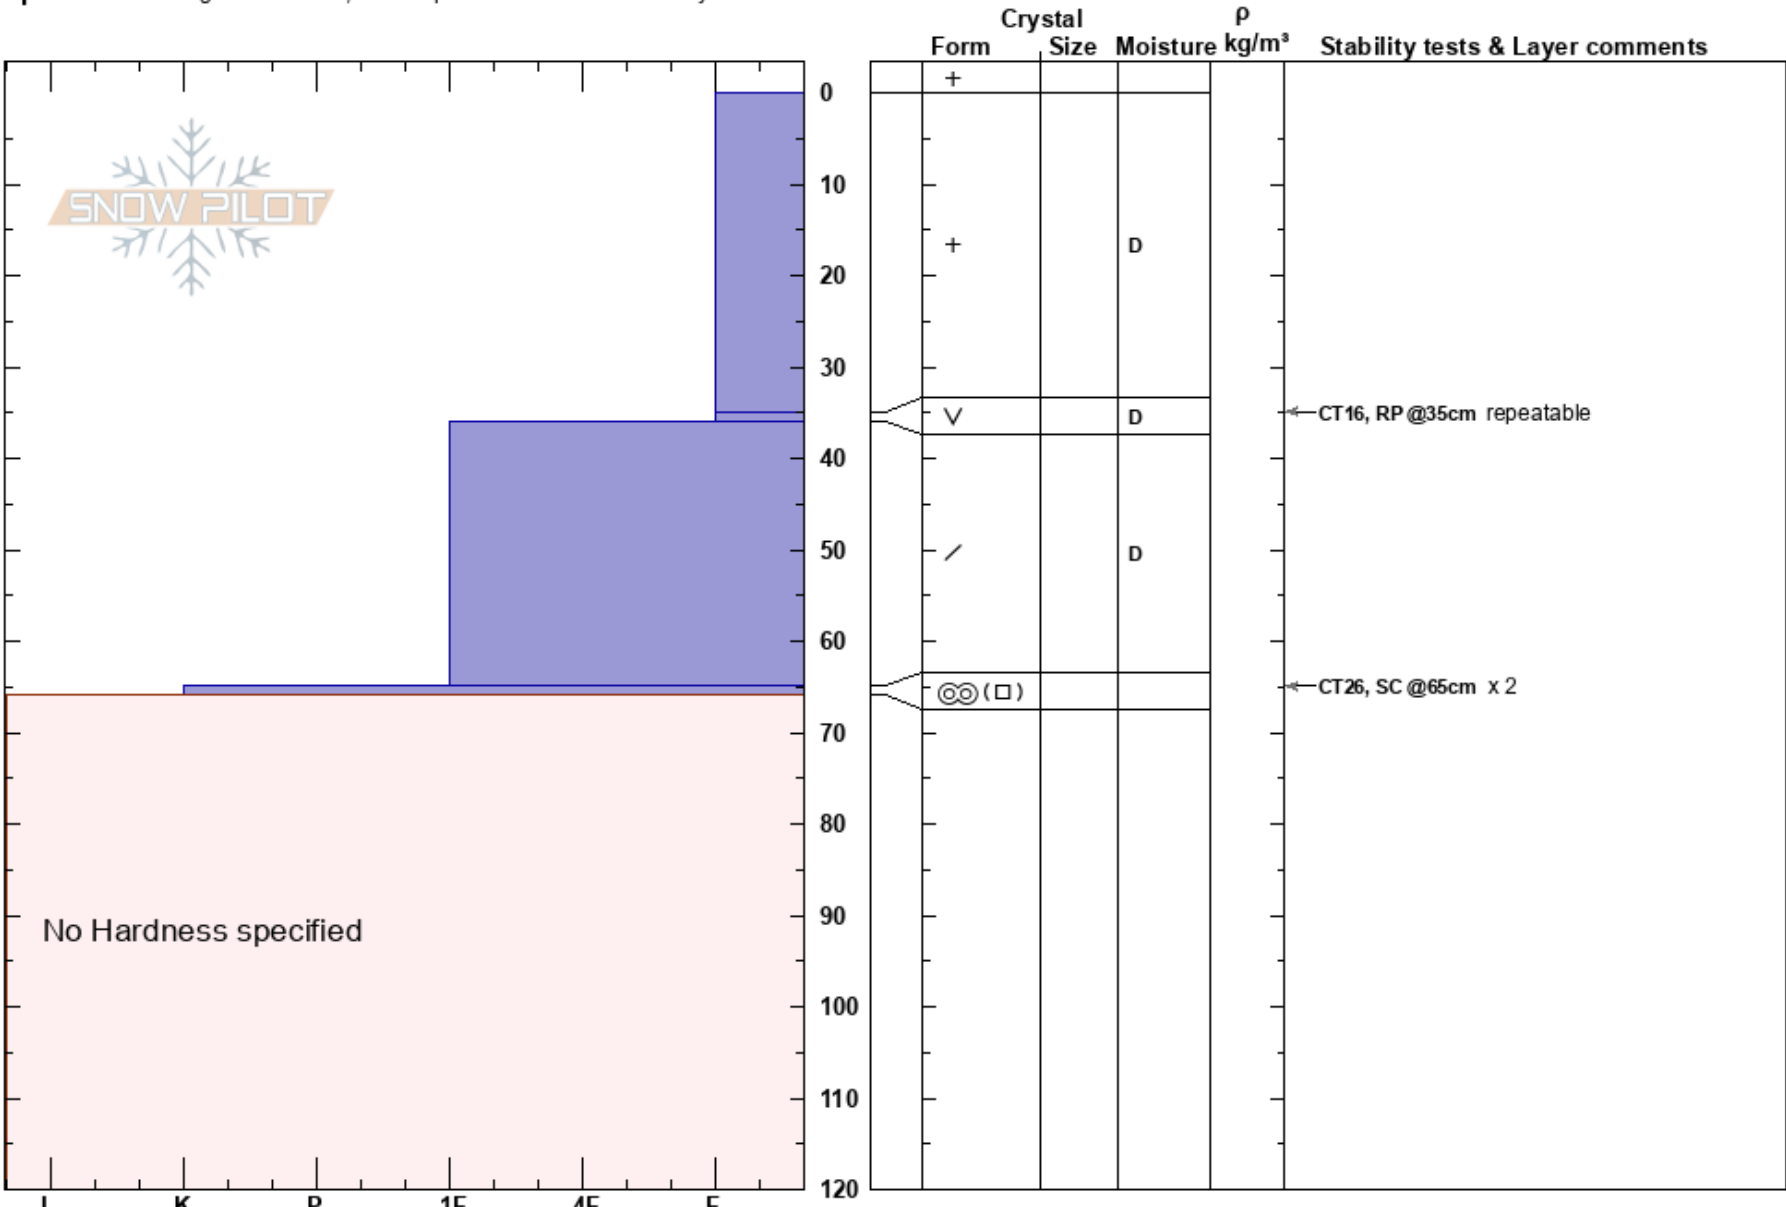

Piccolo Shoulder
 Whistler
 BC
 Elevation: 1814 m
 Aspect: NW
 Specifics: Pit dug in a Ski Area; Pit is representative of backcountry

Jeffery McKeough
 09/12/2022 - 13:30
 Co-ord:
 Slope Angle:
 Wind Loading:

Stability:
 Air Temperature:
 Sky Cover: OVC
 Precipitation: S-1
 Wind: S Light Breeze

HS: 120
 PF: 80 65-66cm: Problematic layer
 PS: 30

Layer Notes:

Notes: