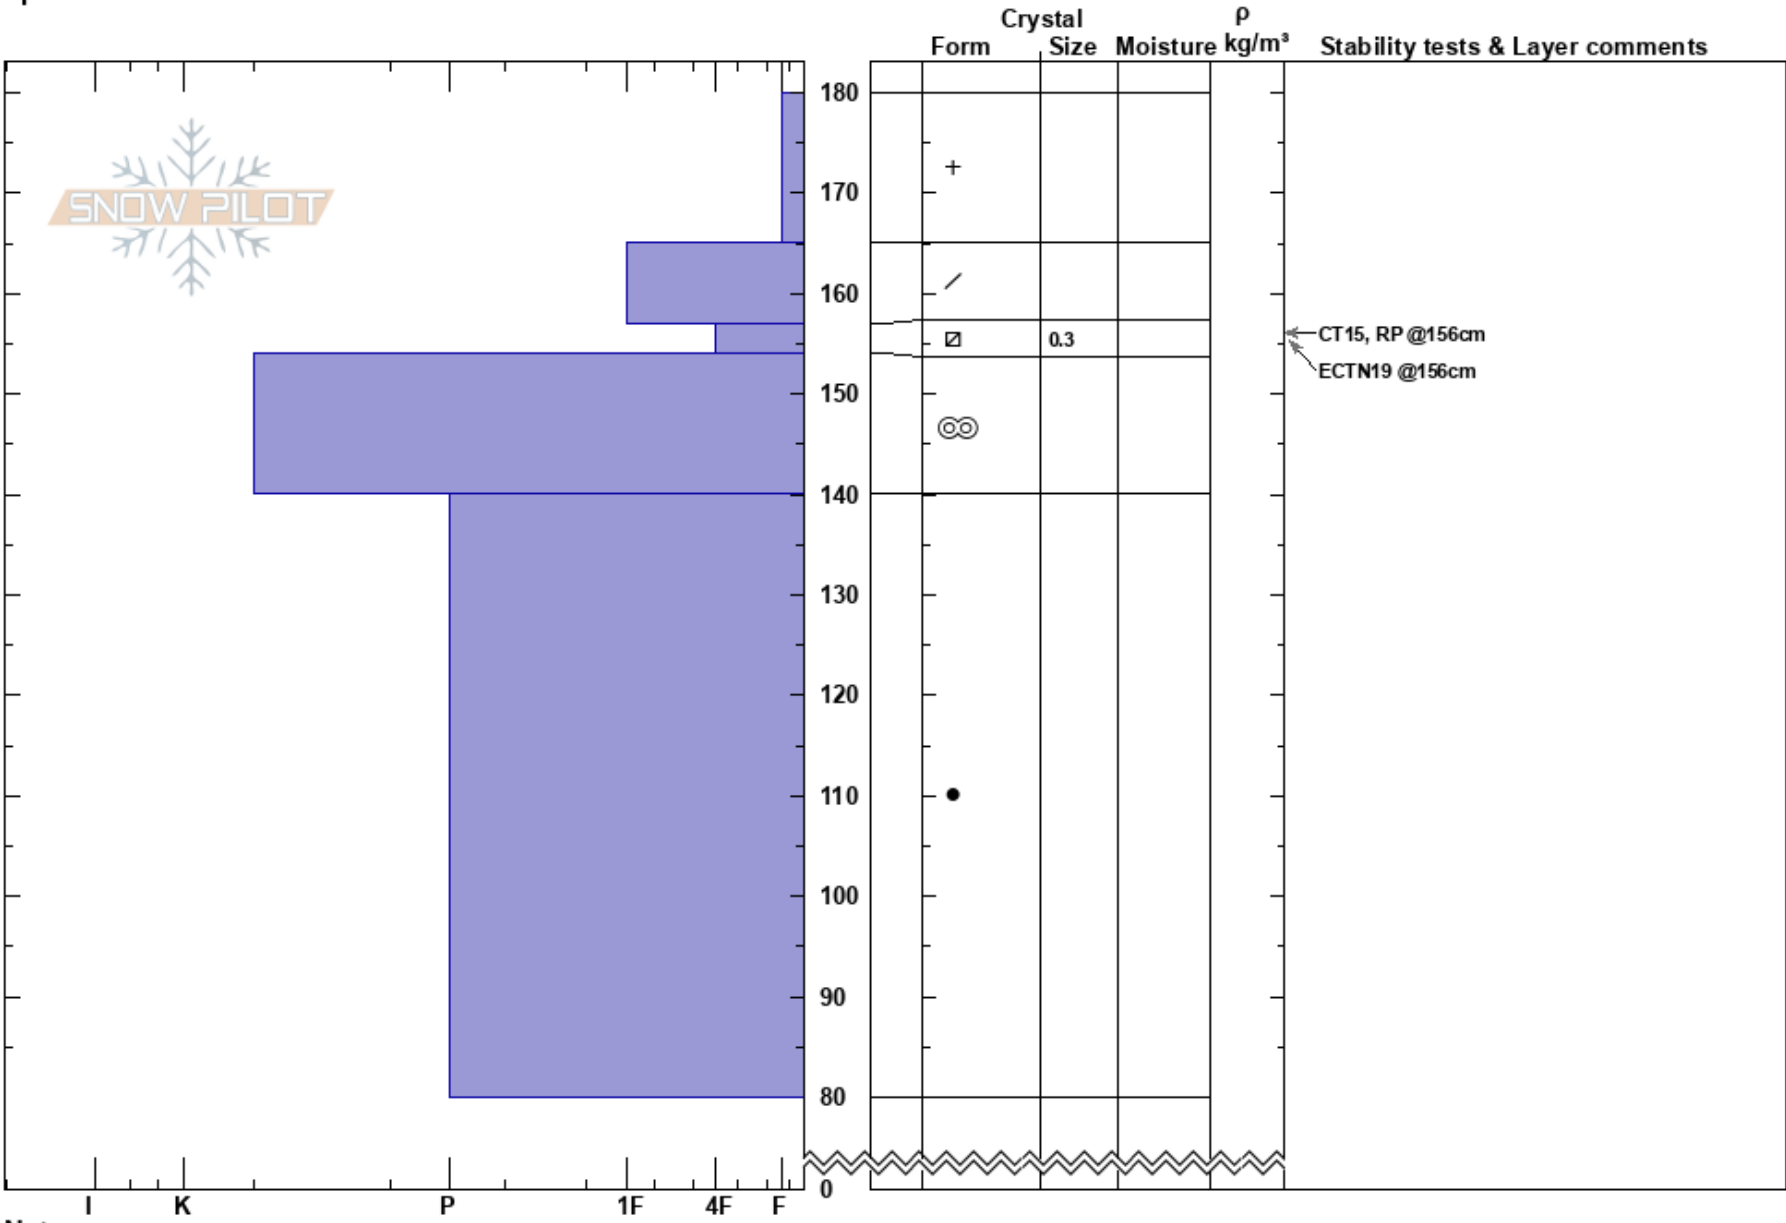

Berthoud NE  
 Front Range  
 CO  
 Elevation: 12000 ft  
 Aspect: NE  
 Specifics:

Ian Fowler  
 04/28/2023 - 2:00pm  
 Co-ord: 13S 432103W 4405266N  
 Slope Angle: 20°  
 Wind Loading:

Stability:  
 Air Temperature:  
 Sky Cover:  
 Precipitation:  
 Wind:

HS: 180  
 157-154cm: Problematic layer

Notes: