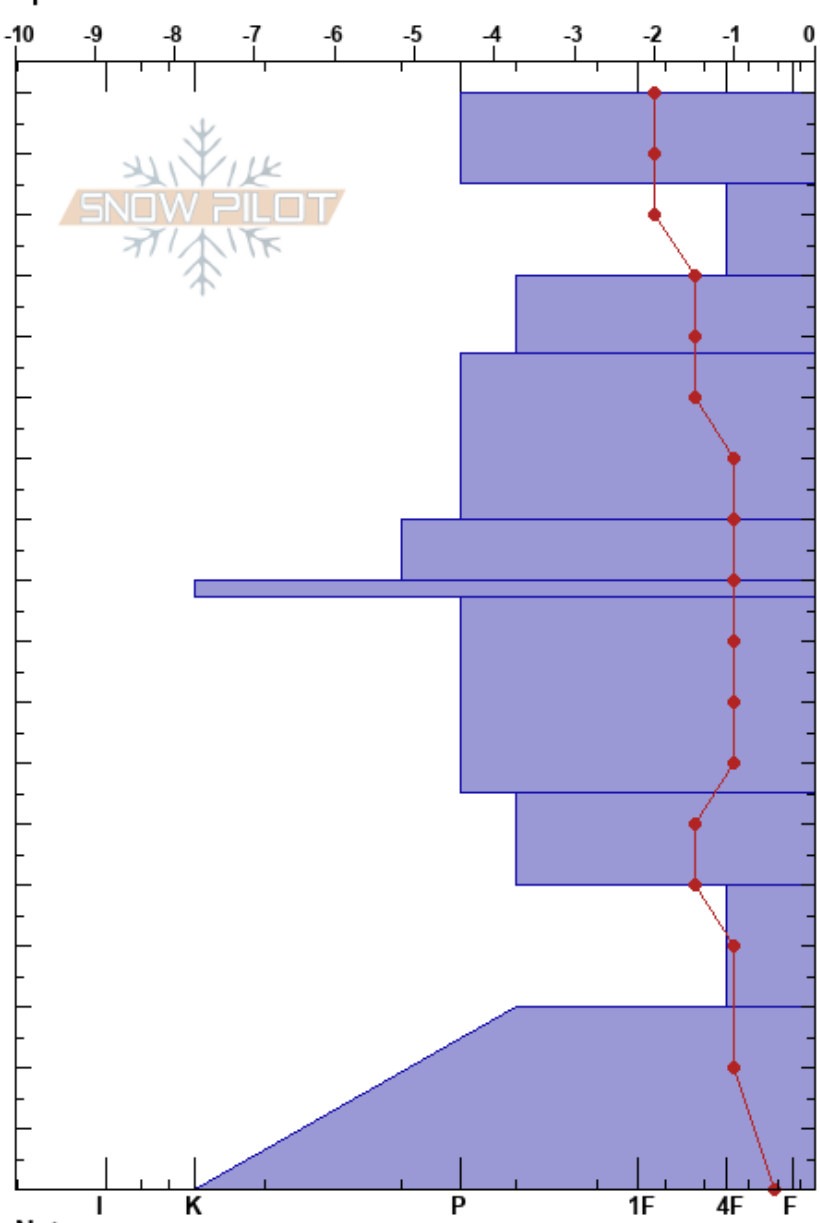

Sky Pilot treeline 1
 Coast Mountains
 BC
 Elevation: 1350 m
 Aspect: NE
 Specifics:

John Bell
 24/04/2023 - 11:45
 Co-ord: 49.64550N, 123.08516W
 Slope Angle: 25°
 Wind Loading:

Stability:
 Air Temperature: 4.5°C
 Sky Cover: OVC
 Precipitation: NO
 Wind: W Light Breeze

HS: 180
 PF: 5
 Layer Notes:

Altitude (m)	Crystal		ρ kg/m ³	Stability tests & Layer comments
	Form	Size		
180	⊘	2-4	M	
170	⊘	3	M	
160	⊘	3	M	
150	⊘	3	M	
140	⊘	3	M	
130	⊘	3	M	
120	⊘	3	M	
110	⊘	3	M	
100	⊘	3	M	
100	⊙		D	
90	⊘	4	M	
80	⊘	4	M	
70	⊘	4	M	
60	⊘	4	M	
50	⊘	4	M	
40	⊘	4	M	
30	⊘	3	M	
20				
10				
0				CTN

Notes: Open boulder field