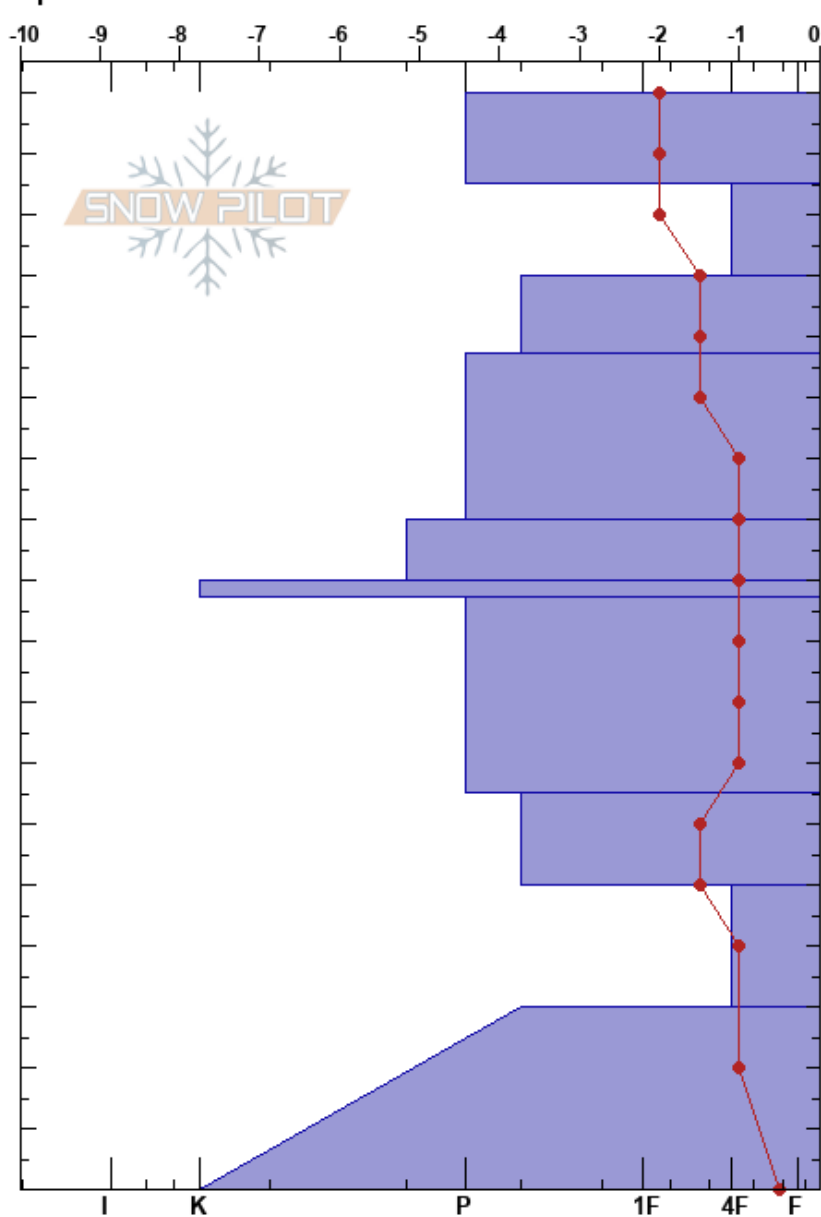

Sky Pilot treeline 1  
 Coast Mountains  
 BC  
 Elevation: 1350 m  
 Aspect: NE  
 Specifics:

John Bell  
 24/04/2023 - 11:45  
 Co-ord: 49.64550N, 123.08516W  
 Slope Angle: 25°  
 Wind Loading:

Stability:  
 Air Temperature: 4.5°C  
 Sky Cover: OVC  
 Precipitation: NO  
 Wind: W Light Breeze

HS: 180  
 Layer Notes:

	Crystal		$\rho$ kg/m <sup>3</sup>	Stability tests & Layer comments
	Form	Size		
180	⊕	2-4	M	
170	⊕			
160	⊕	3	M	
150	⊕			
140	⊕	3	M	
130	⊕			
120	⊕	3	M	
110	⊕			
100	⊕	3	M	
100	⊙		D	
90	⊕			
80	⊕	4	M	
70	⊕			
60	⊕	4	M	
50	⊕			
40	⊕	4	M	
30	⊕			
20	⊕	3	M	
0				CTN

Notes: Open boulder field