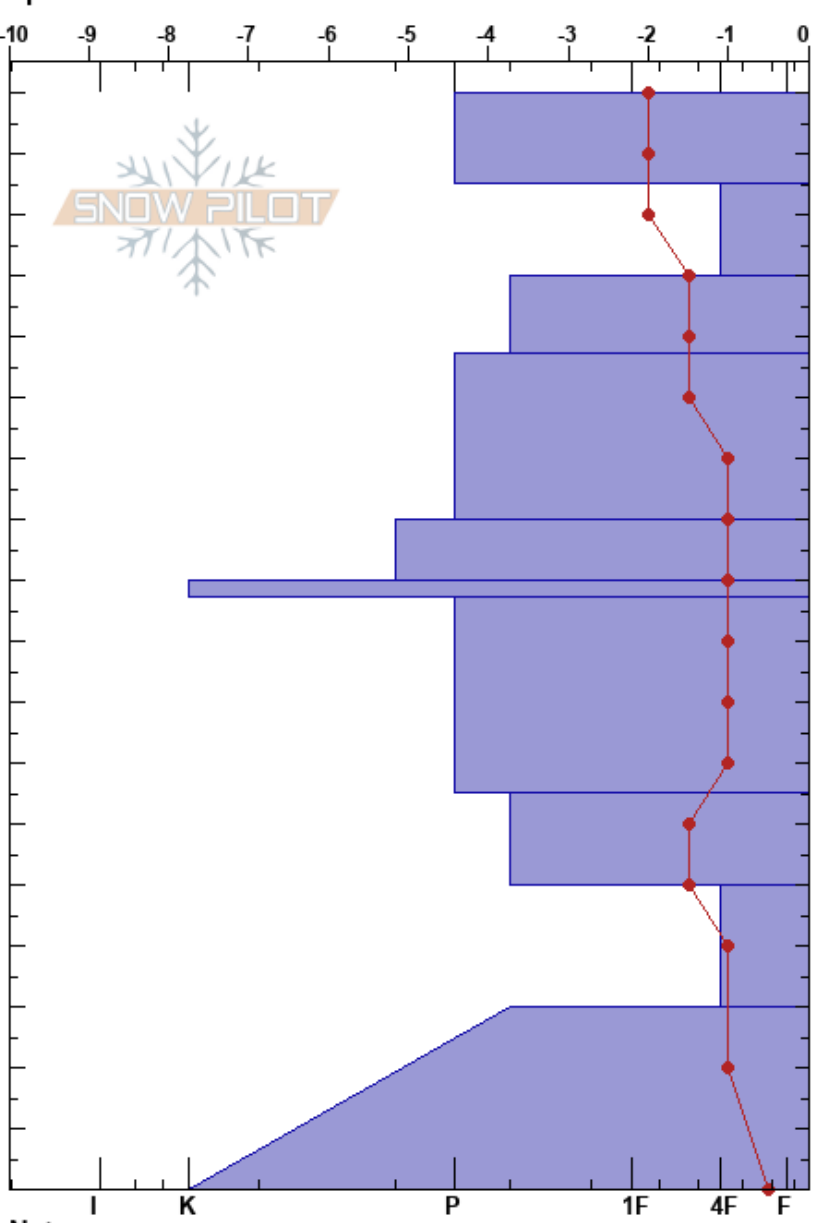

Sky Pilot treeline 1
Coast Mountains
BC
Elevation: 1350 m
Aspect: NE
Specifics:

John Bell
24/04/2023 - 11:45
Co-ord: 49.64550N, 123.08516W
Slope Angle: 25°
Wind Loading:

Stability:
Air Temperature: 4.5°C
Sky Cover: OVC
Precipitation: NO
Wind: W Light Breeze

HS: 180
Layer Notes:

Altitude (m)	Crystal		ρ kg/m ³	Stability tests & Layer comments
	Form	Size		
180	⊗	2-4	M	
170	⊗	3	M	
160	⊗	3	M	
150	⊗	3	M	
140	⊗	3	M	
130	⊗	3	M	
120	⊗	3	M	
110	⊗	3	M	
100	⊗	3	M	
100	⊗		D	
90	⊗			
80	⊗	4	M	
70	⊗			
60	⊗	4	M	
50	⊗			
40	⊗	4	M	
30	⊗			
20	⊗	3	M	
0				CTN

Notes: Open boulder field