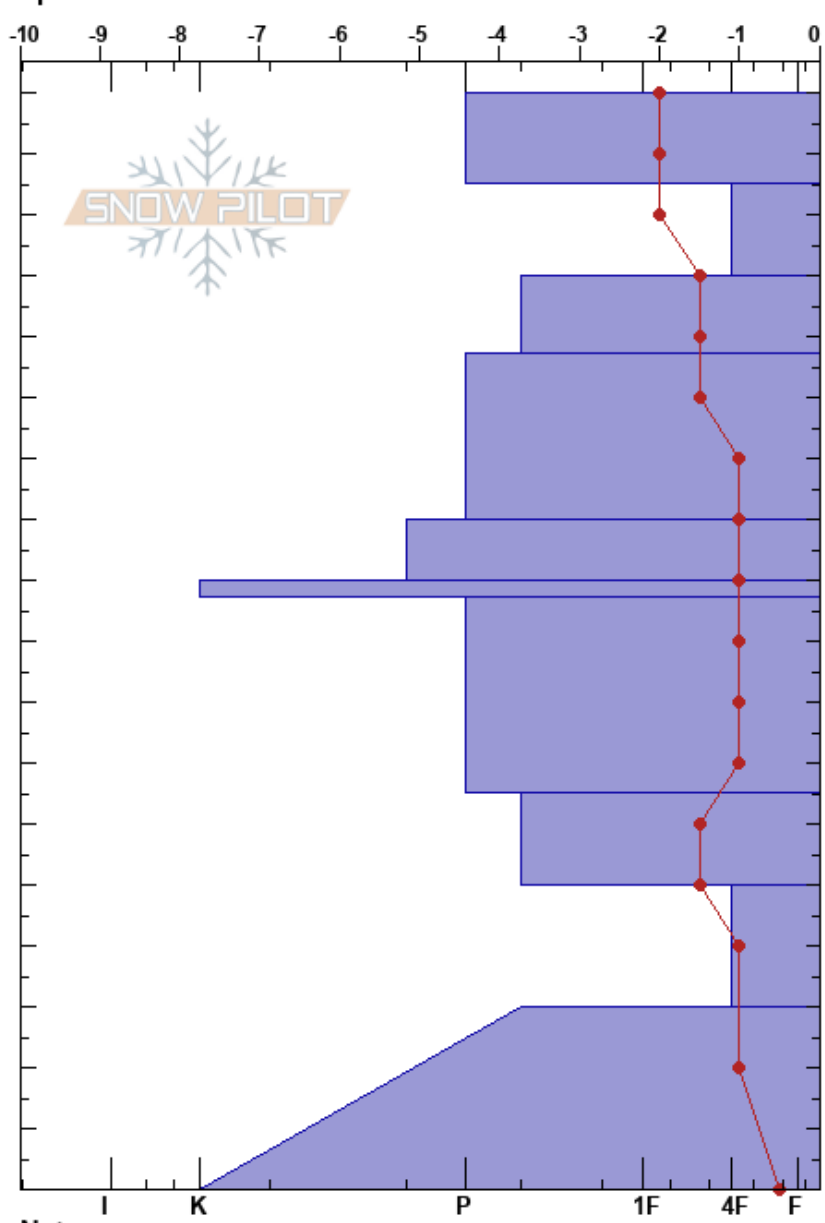

Sky Pilot treeline 1
 Coast Mountains
 BC
 Elevation: 1350 m
 Aspect: NE
 Specifics:

John Bell
 24/04/2023 - 11:45
 Co-ord: 49.64550N, 123.08516W
 Slope Angle: 25°
 Wind Loading:

Stability:
 Air Temperature: 4.5°C
 Sky Cover: OVC
 Precipitation: NO
 Wind: W Light Breeze

HS: 180
 PF: 5
 Layer Notes:

Form	Crystal		ρ kg/m ³	Stability tests & Layer comments
	Size	Moisture		
☼	2-4	M		
☼	3	M		
☼	3	M		
☼	3	M		
☼	3	M		
☼	3	M		
☼	4	M		
☼	4	M		
☼	4	M		
☼	3	M		

Notes: Open boulder field