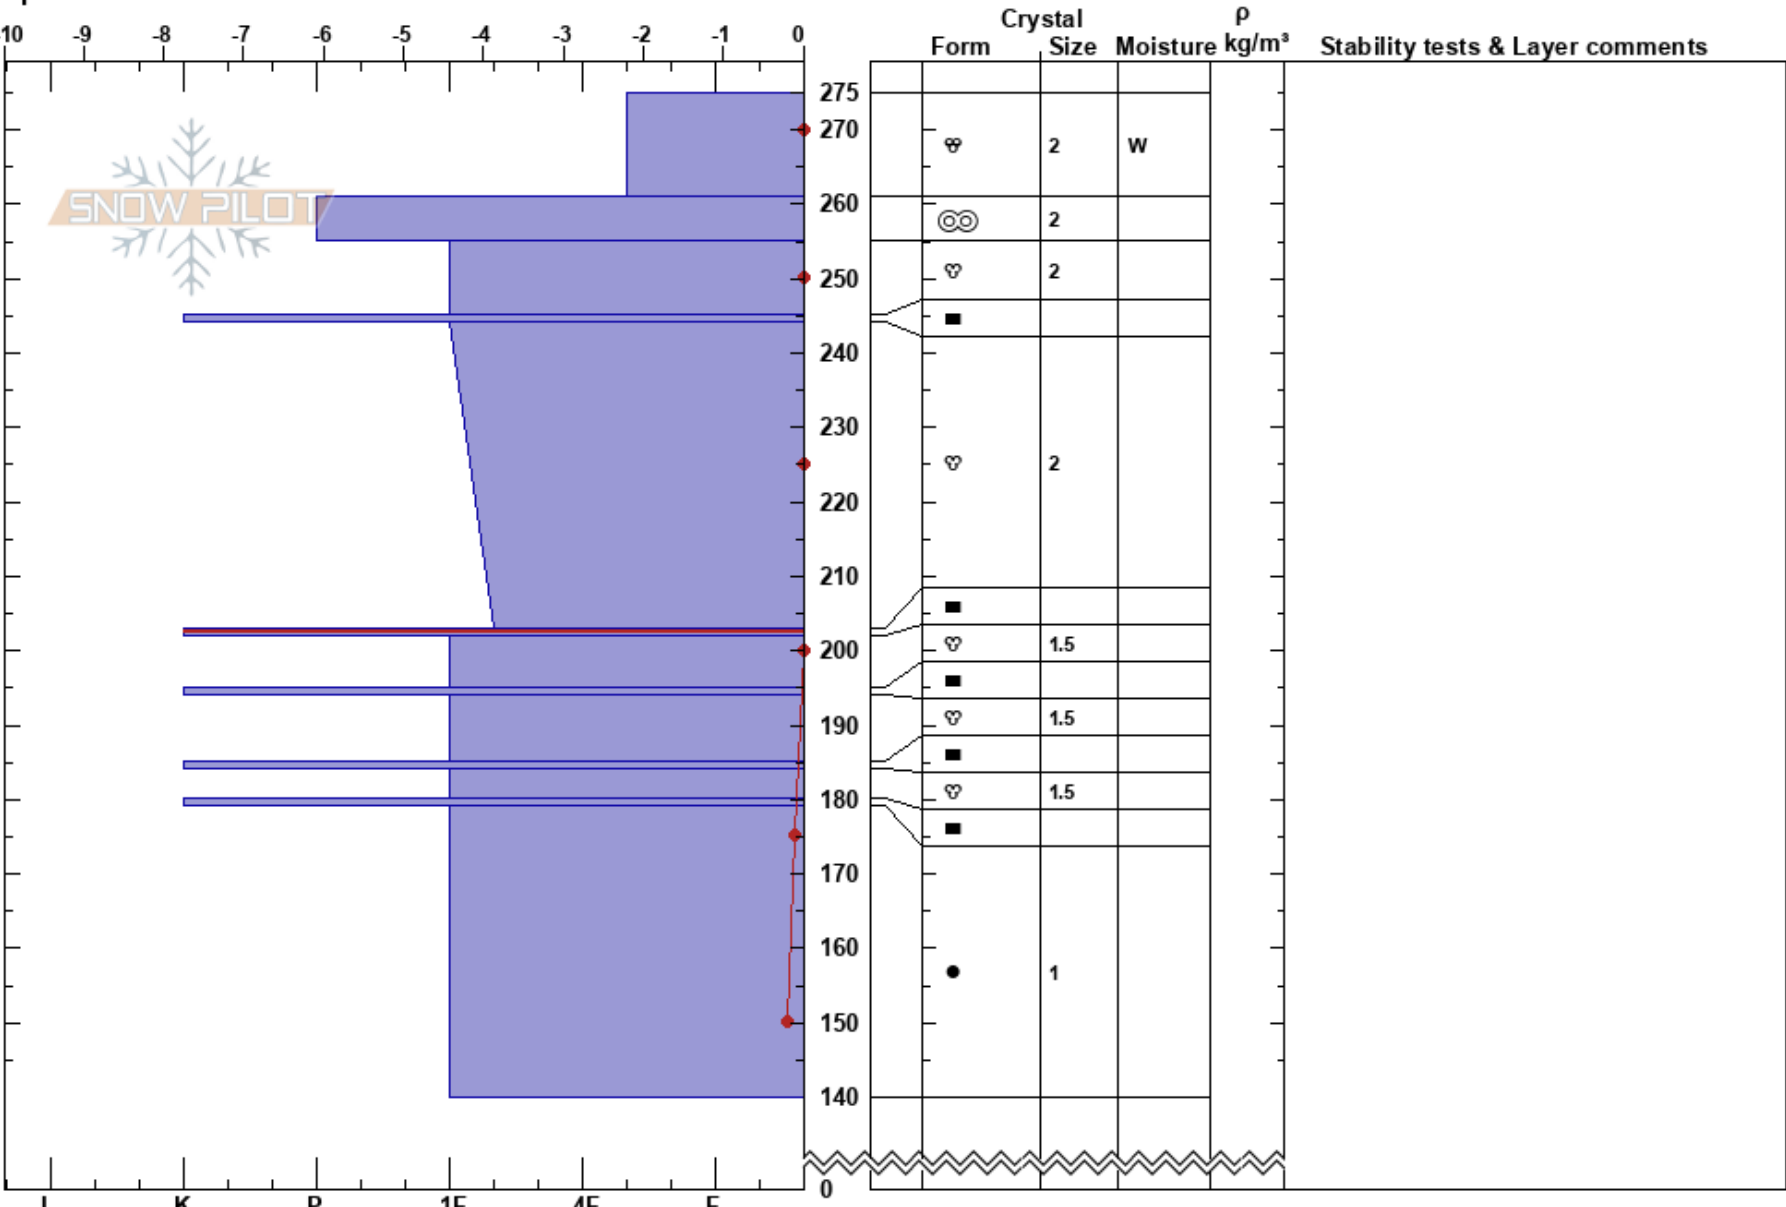

Low Flag Shoulder
 Wasatch Range
 UT
 Elevation: 8800 ft
 Aspect: 180°
 Specifics:

Dan Costaschuk
 04/28/2023 - 2:00pm
 Co-ord: 40.59377N, -111.63695W
 Slope Angle: 30°
 Wind Loading: previous

Stability: **HS:275** **Layer Notes:**
 Air Temperature: 13°C **PF: 10** 203-202cm: Problematic layer
 Sky Cover: FEW
 Precipitation: NO
 Wind: W Calm

Notes: temp at 150cm -0.2 deg C
 Still has potential for slab - not an unconsolidated isothermal mess yet