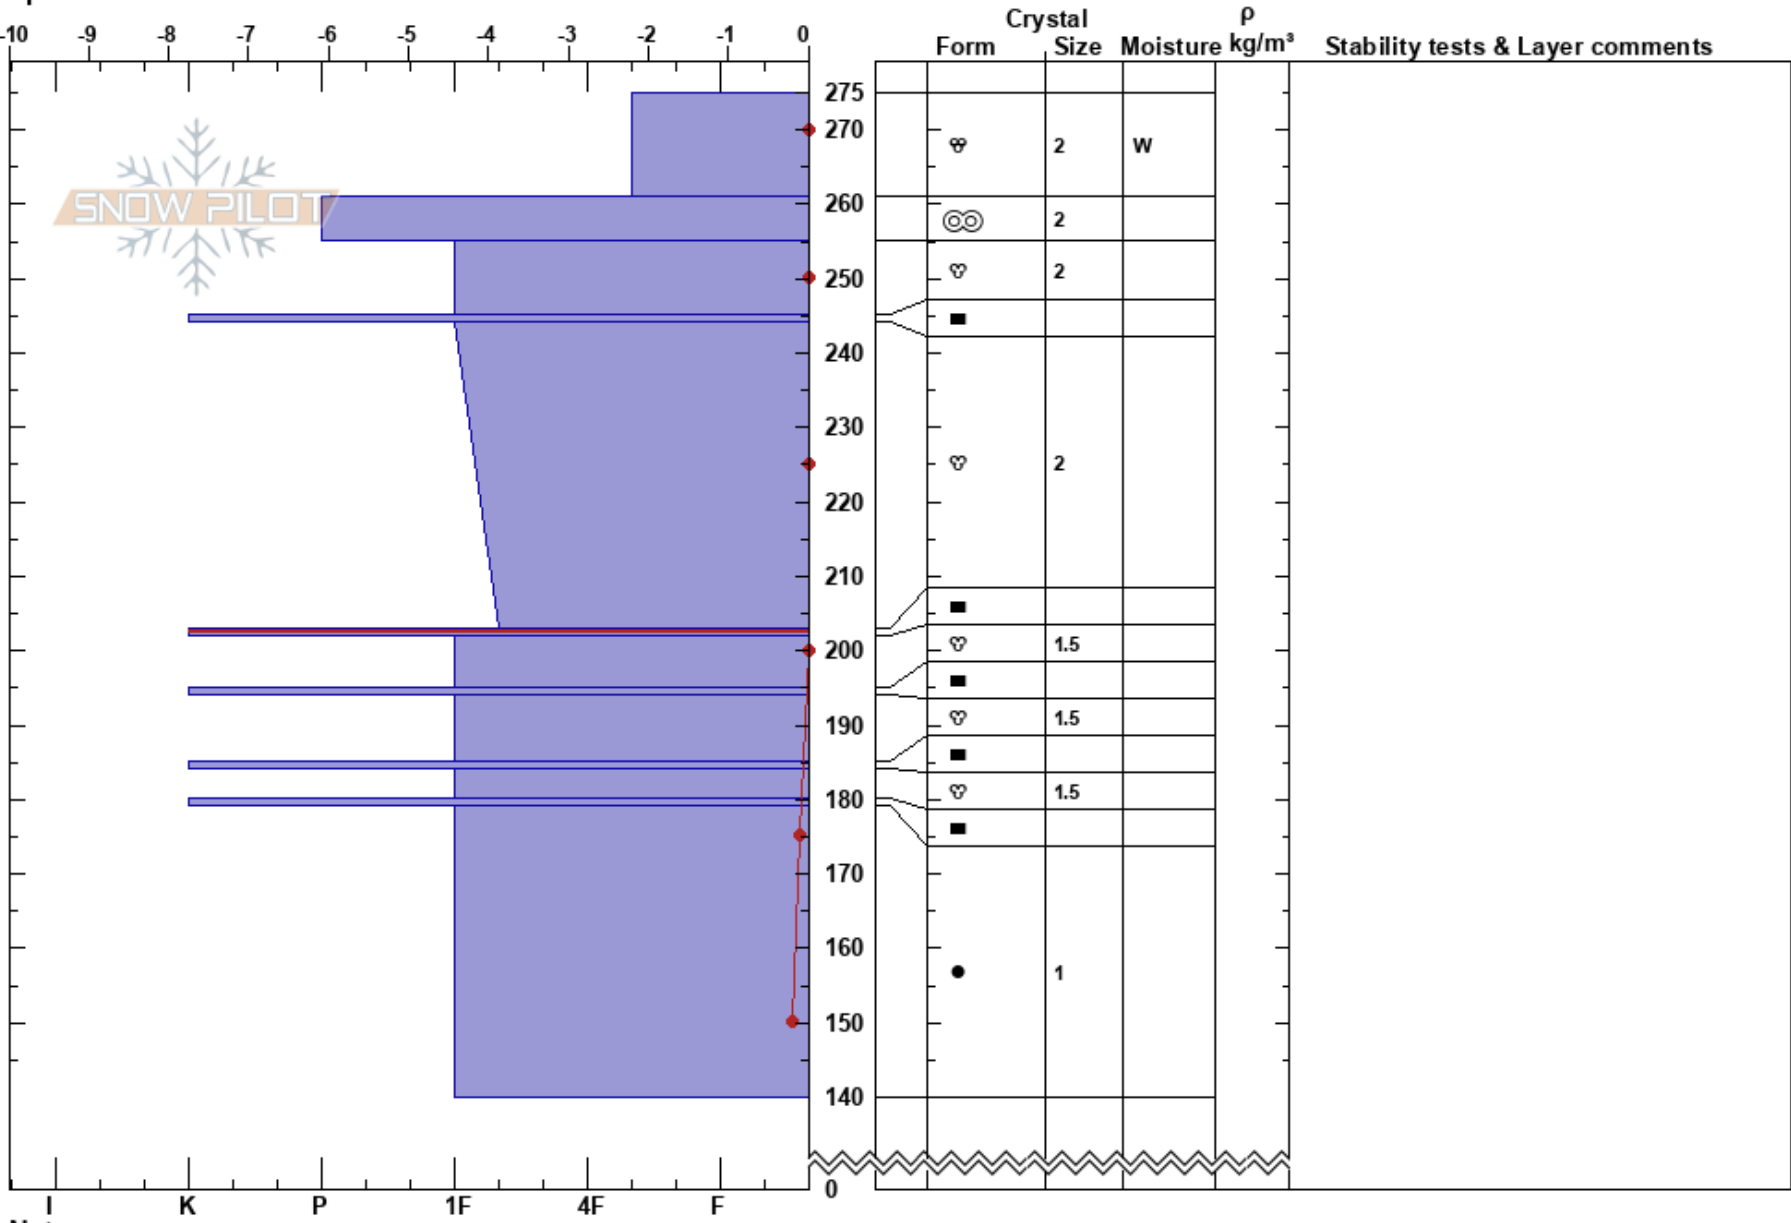

Low Flag Shoulder
 Wasatch Range
 UT
 Elevation: 8800 ft
 Aspect: 180°
 Specifics:

Dan Costaschuk
 04/28/2023 - 2:00pm
 Co-ord: 40.59377N, -111.63695W
 Slope Angle: 30°
 Wind Loading: previous

Stability: **HS:275** **Layer Notes:**
 Air Temperature: 13°C **PF: 10** 203-202cm: Problematic layer
 Sky Cover: FEW
 Precipitation: NO
 Wind: W Calm

Notes: temp at 150cm -0.2 deg C

Still has potential for slab - not an unconsolidated isothermal mess yet