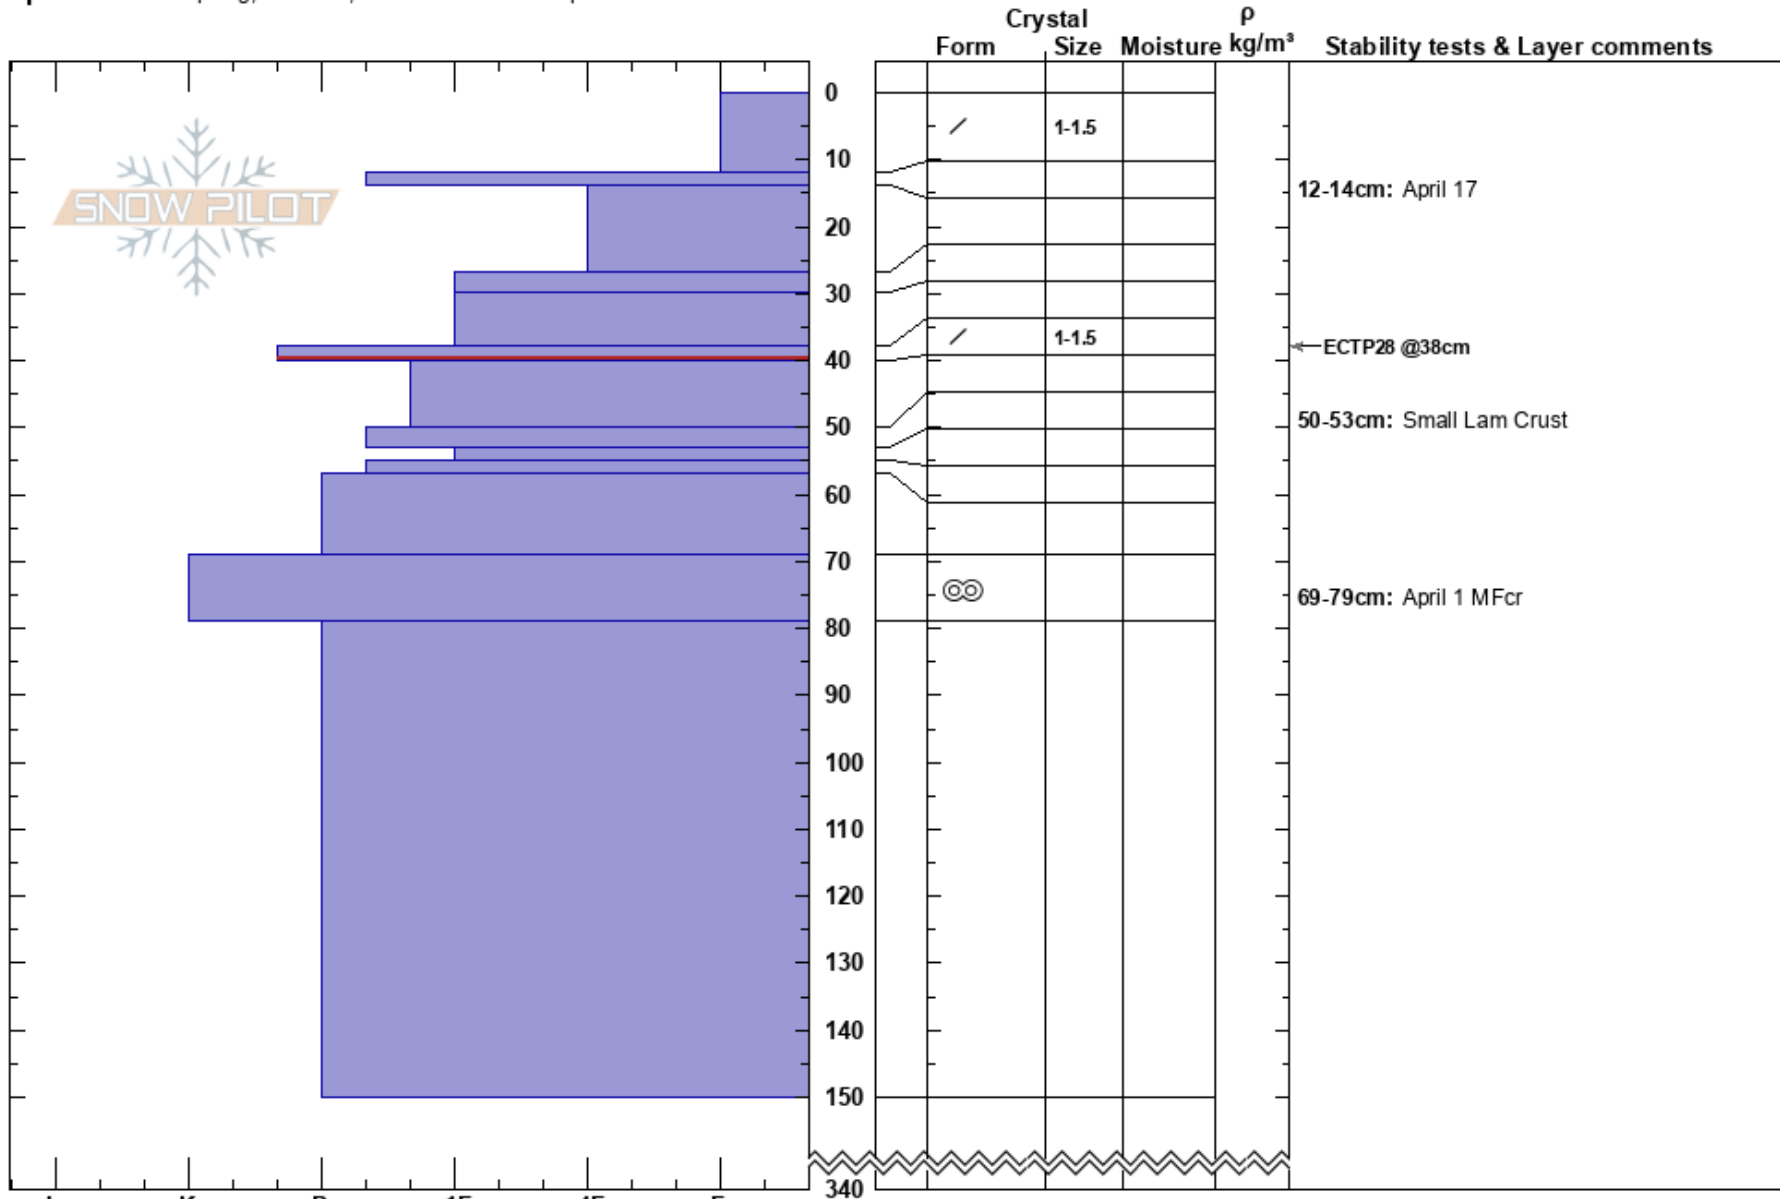

Test Lodge Peak
 Monashee
 BC
 Elevation: 1867 m
 Aspect: SE
 Specifics: Collapsing, localized; We snowmobiled slope

Dallas McLean
 18/04/2023 - 16:30
 Co-ord: 11U 379618W 5671704N
 Slope Angle: 32°
 Wind Loading:

Stability:
 Air Temperature: -4.2°C
 Sky Cover: OVC
 Precipitation: NO
 Wind: S Calm

HS:340
 PF: 40
 Layer Notes:
 12-14cm: April 17
 38-40cm: Problematic layer
 50-53cm: Small Lam Crust
 69-79cm: April 1 MFcr

Notes: Glades at ridge top, open to sky, Whumph at site.